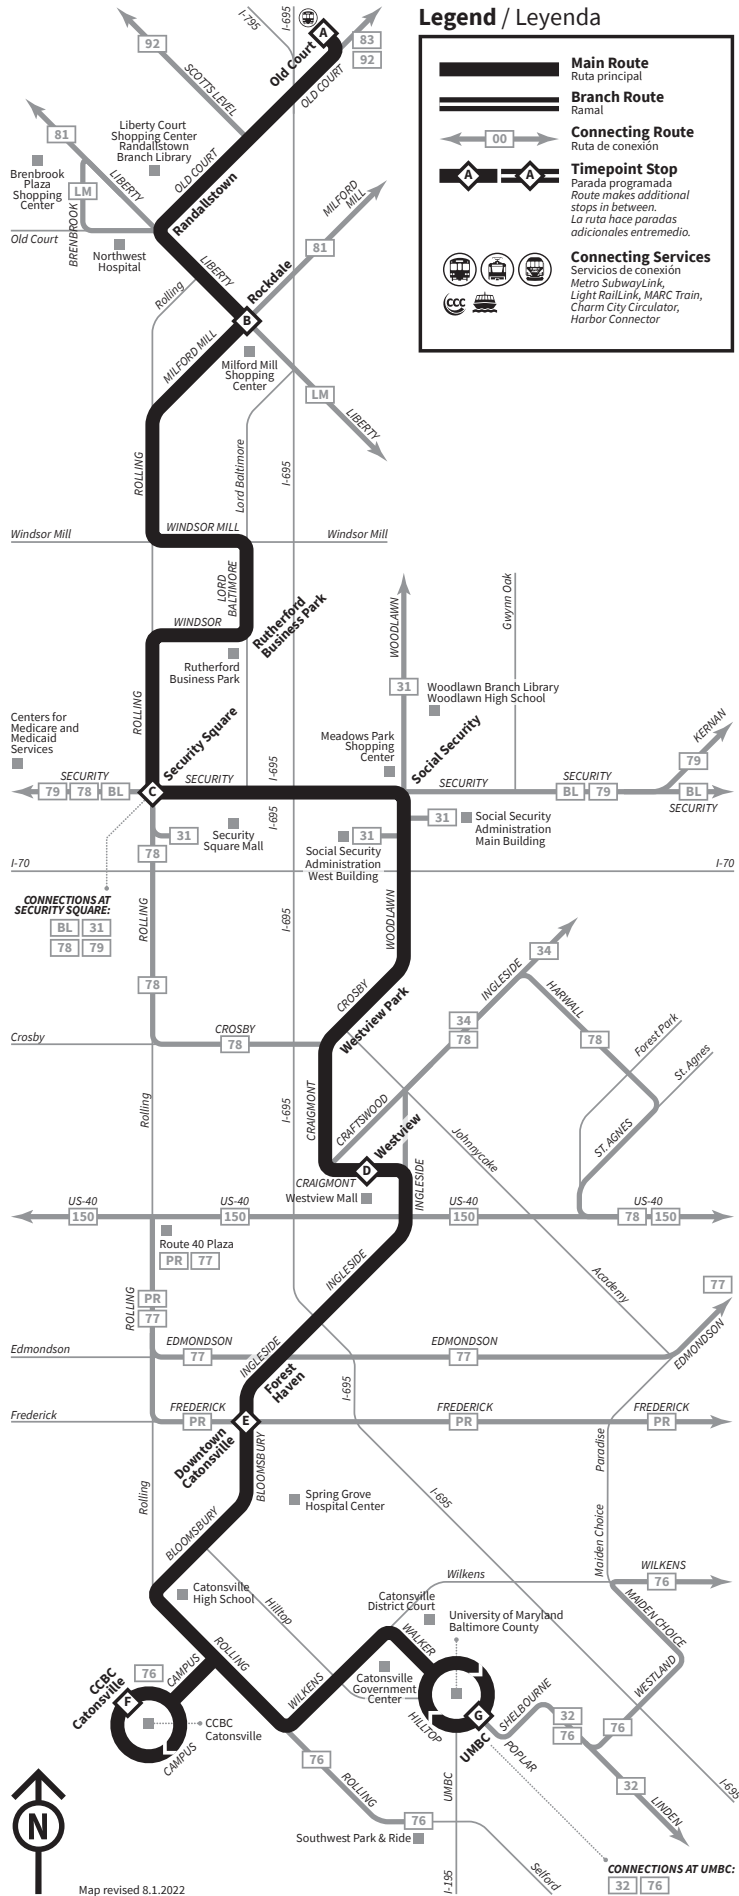

A system map showing all MTA routes is available at mta.maryland.gov/content/transit-maps

MARTA MARYLAND DEPARTMENT OF TRANSPORTATION
MARYLAND TRANSIT ADMINISTRATION

LOCAL LINK
LocalLink 37
Old Court to UMCB (University of Maryland Baltimore County)

Route Map
Mapa de rutas