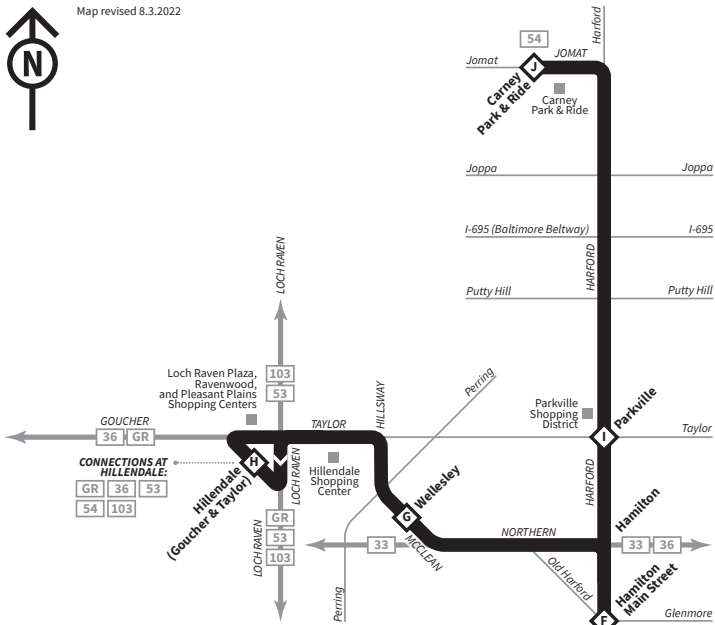

- State Center
- Cultural Center
- Mt. Vernon / Midtown Medical Ctr. (Centre St.)
- Lexington Market
- Baltimore Arena (University Center)
- Convention Center ☞
- Inner Harbor ☞
- National Aquarium ☞
- Shot Tower ☞
- City Hall ☞
- Oldtown Mall
- Lake Montebello
- Clifton Park
- Arcadia
- Lauraville
- Waltherson
- Hamilton Main Street
- Hamilton
- Wellesley
- Hillendale (Goucher & Taylor)
- Parkville
- Carney Park & Ride

MARYLAND DEPARTMENT OF TRANSPORTATION
MARYLAND TRANSIT ADMINISTRATION

mta.maryland.gov

866-RIDE-MTA

A system map showing all MTA routes is available at mta.maryland.gov/content/transit-maps.
 En un mapa del sistema de tránsito disponible en mta.maryland.gov/content/transit-maps.

MTA MARYLAND DEPARTMENT OF TRANSPORTATION
 MARYLAND TRANSIT ADMINISTRATION

Commuter Bus Connections in Downtown Baltimore / Johns Hopkins Hospital

Legend / Leyenda

- Local Zone**
Zona local
Route makes all stops in this zone.
La ruta hace todas las paradas en esta zona.
- Express Zone and Limited Stop**
Zona rápida y parada limitada
Route makes limited stops in this zone.
La ruta hace paradas limitadas en esta zona.
- Connecting Route**
Ruta de conexión
- Timepoint Stop**
Parada programada
Route makes additional stops in between.
La ruta hace paradas adicionales entremedio.
- Connecting Services**
Servicios de conexión
Metro SubwayLink, Light RailLink, MARC Train, Charm City Circulator, Harbor Connector

EXPRESS BUS
Express BusLink 154
 State Center to Hillendale (Goucher & Taylor) or Carney Park & Ride

Route Map
 Mapa de rutas

Weekdays

Southbound to State Center

Días de la semana / Dirección sur a State Center