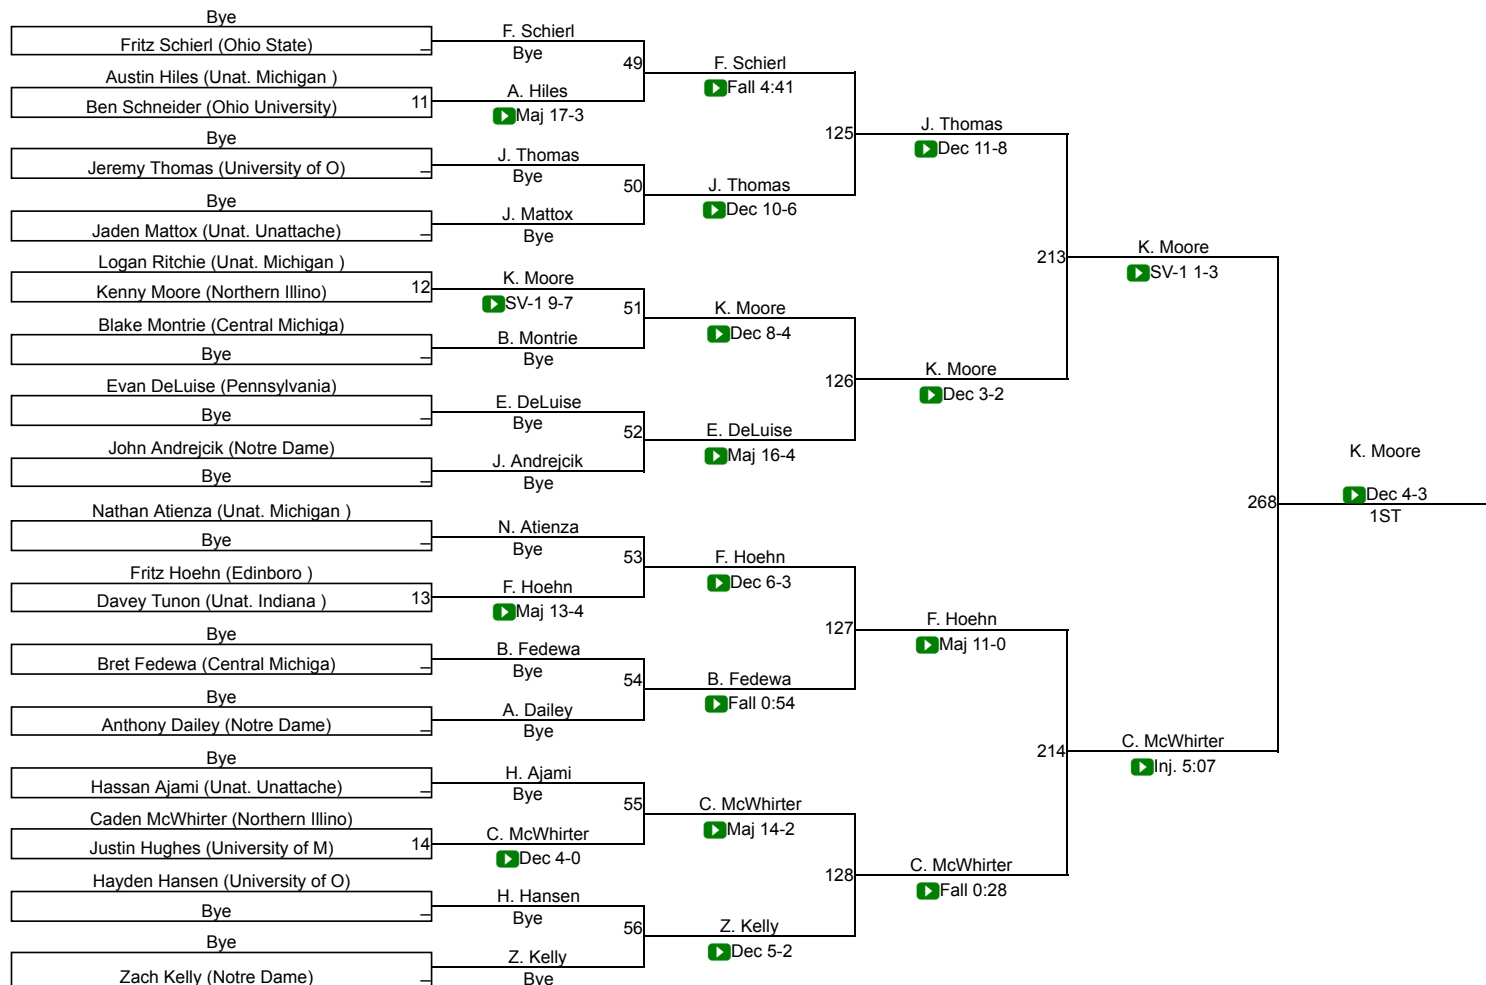

Michigan State Open

Open 165