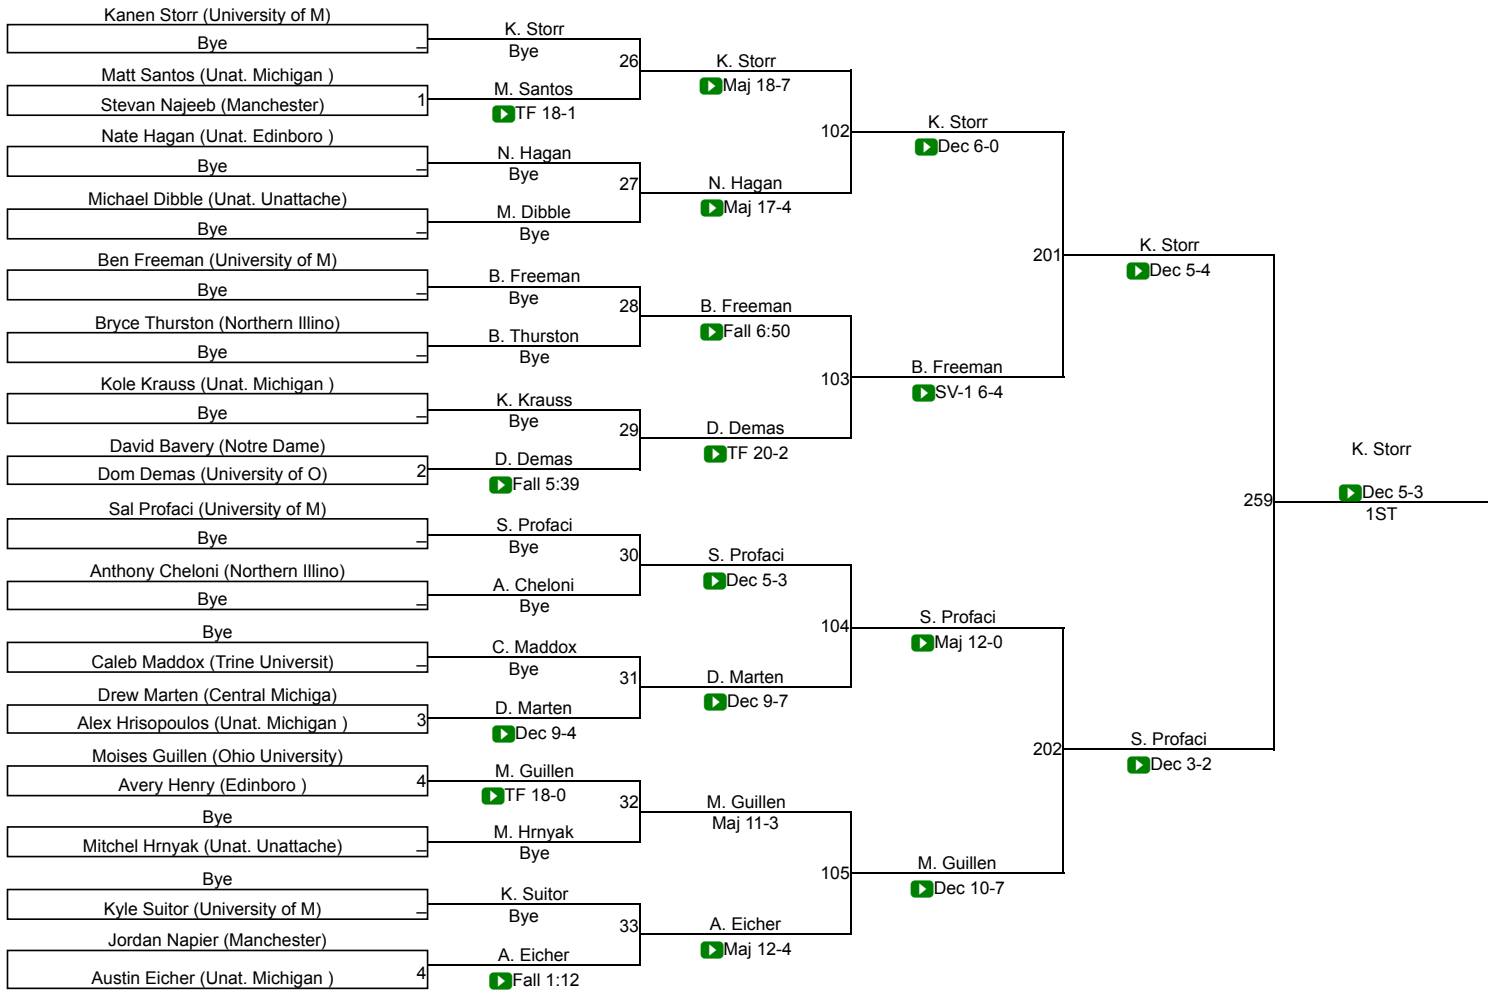

Michigan State Open

Open 141