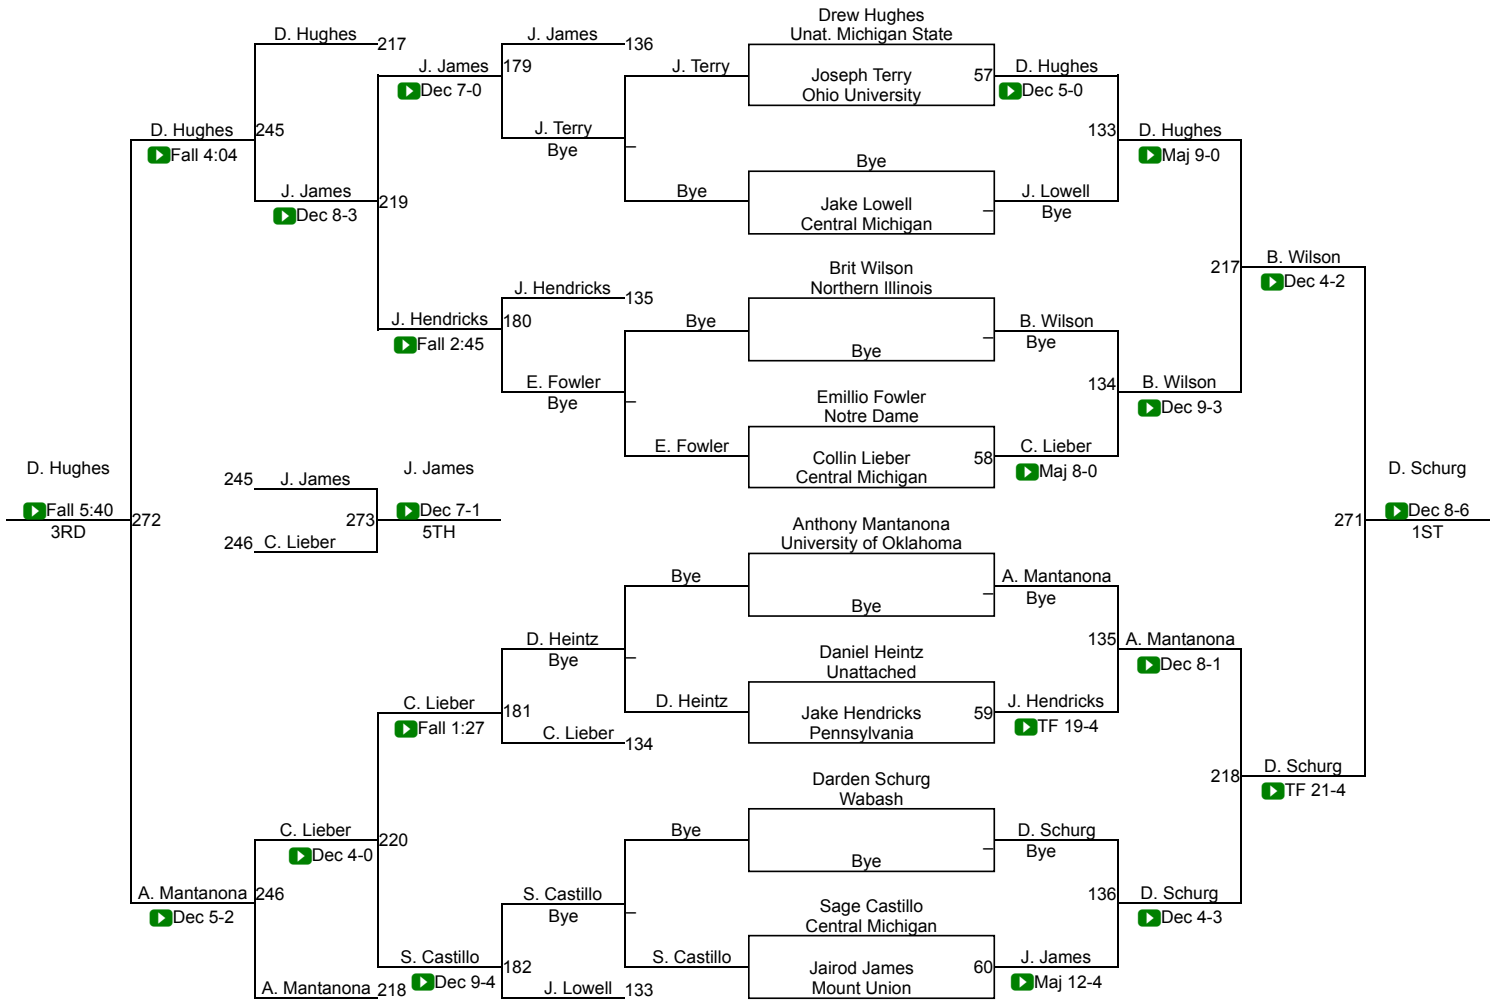

Michigan State Open

Open 174