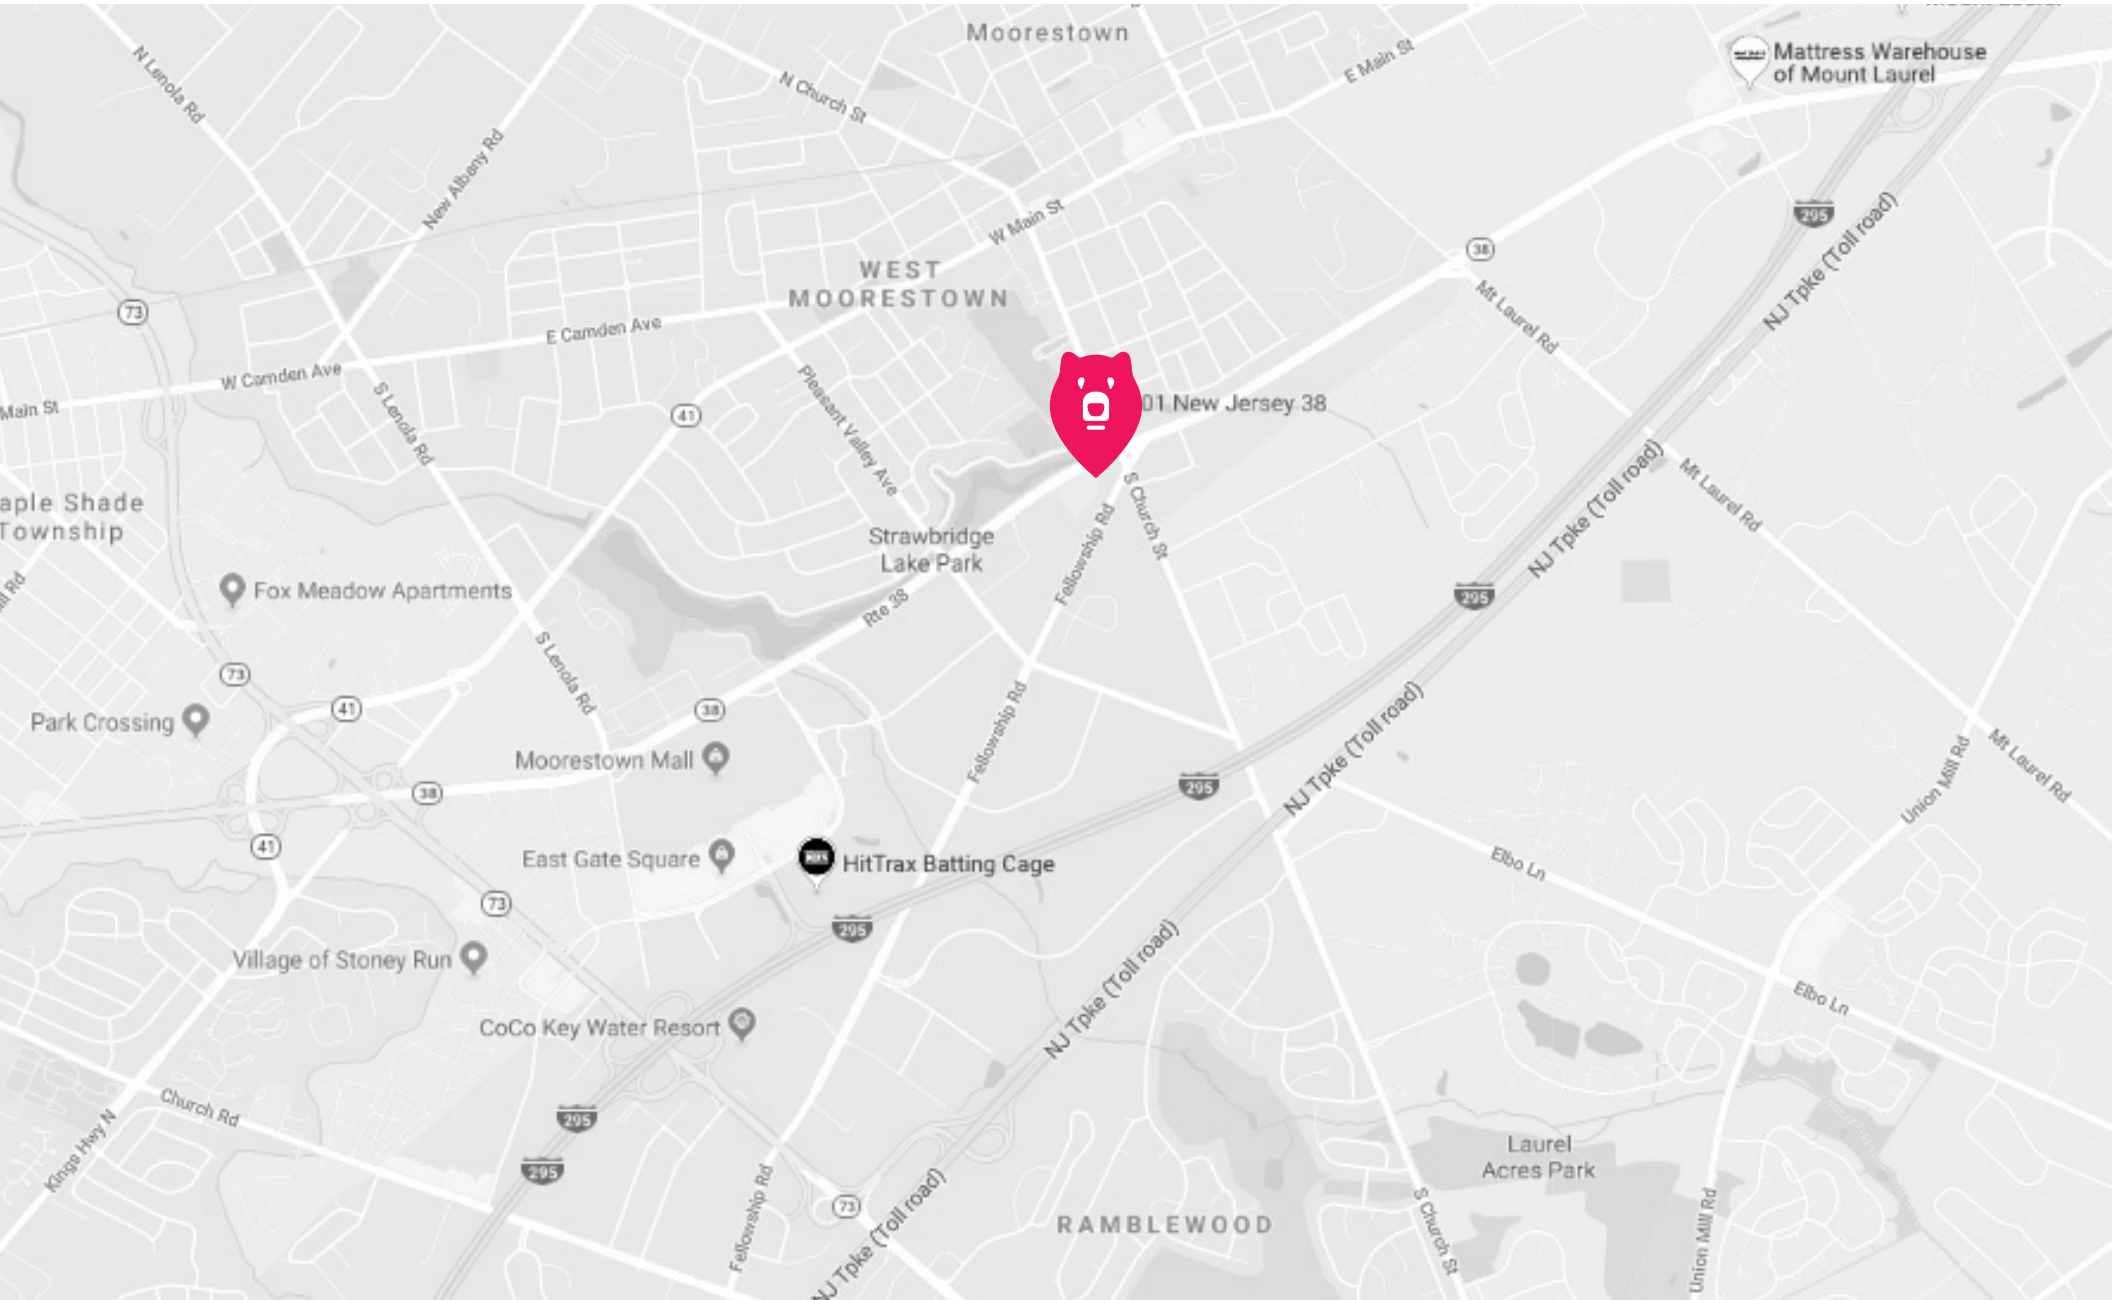

MSC

MOORESTOWN | NEW JERSEY

201 WEST ROUTE 38

EXISTING GAS STATION FOR SALE

201 WEST ROUTE 38

DANNY WOLF
dwolf@hellomsc.com
215.883.7398

- Located at a signalized intersection
Outstanding visibility along Route 38 with over 42,000 AADT
- Rare redevelopment opportunity in high barrier to entry township
- Dense mixture of affluent residential, retail, medical and office
- Located minutes from Route 295 and the NJ Turnpike

1 mi 12,303 | 3 mi 65,301 | 5 mi 139,604

JOIN THESE AREA TENANTS

MOORESTOWN,
NEW JERSEY

EXISTING GAS STATION FOR SALE

201 WEST ROUTE 38

DANNY WOLF
dwolf@hellomsc.com
215.883.7398

201 WEST ROUTE 38

DANNY WOLF
dwolf@hellomsc.com
215.883.7398

CENTERTON SQUARE

Wegmans, Chick-fil-A, DSW, RED BATH & BEYOND, PETSMART, JOANN, FSA BANK, Panera, TARGET, TJ-MAXX, COSTCO WHOLESALE, Starbucks, Burlington

ANTHONY'S COAL FIRED PIZZA, Naf Naf Grill, QDOBA, DUNKIN' DONUTS

VILLAGE AT CAMBRIDGE CROSSING

LA FITNESS, EUROPEAN PLEX CENTER, chico's, COOL STONE, LOFT, TALENTS, SHOOTME KIDS, TALBOTS, Ruby Tuesday, B new balance, AAA

EAST GATE SQUARE

ShopRite, THE FARMER'S MARKET, OLD NAVY, FIVE GUYS, Panera, BALLY HOUSE, BEST BUY, PETSMART, DICK'S, STAPLES, LEISURE FITNESS, Chick-fil-A, Don Pablo's, CAVA, ULTA, Visionworks, Jersey Mike's, ZOE'S KITCHEN, Thomastville, AC MOORE, BERTUCCI'S RESTAURANT, MFC, Vitamin Shoppe, BARNES & NOBLE, carter's, Party City, FLOOR DECOR, TURNING POINT, CONCORD