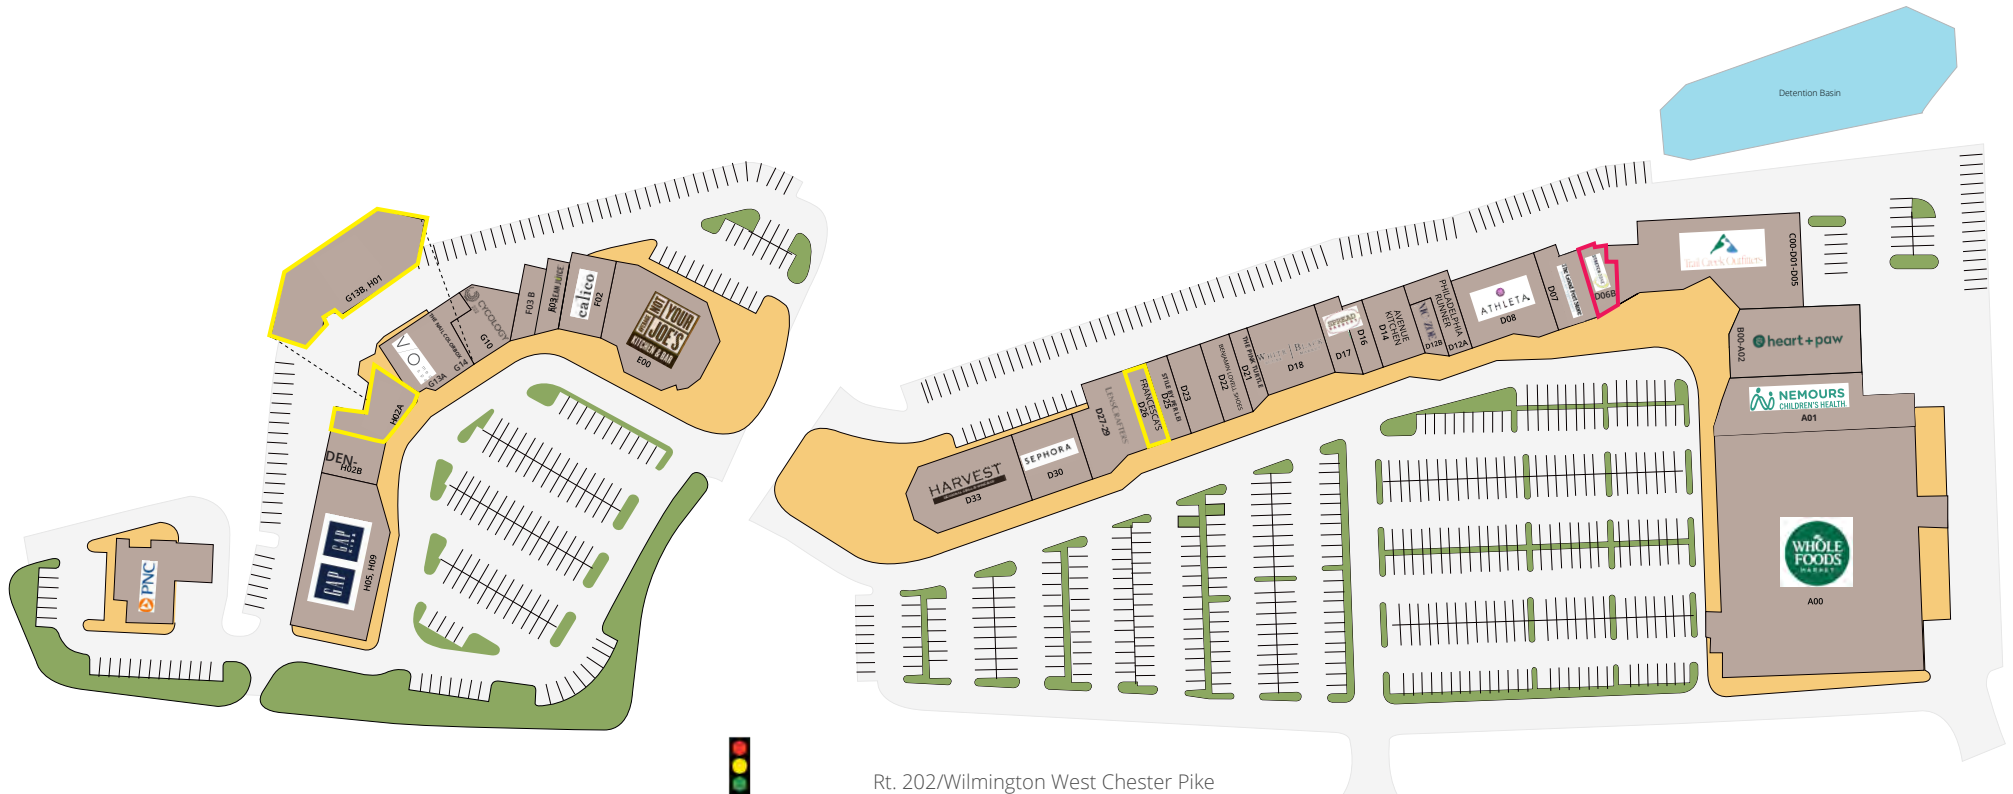

A01 Nemours Children's Health

A02 Heart + Paw

C00-D01-D05 Trail Creek Outfitters

D06B StretchZone - COMING SOON

D07 The Good Feet Store - NOW OPEN

D08 Athleta

D12A Philadelphia Runner

D12B Nic+Zoe

D14 Avenue Kitchen

D16-17 Spread Bagelry

D18 White House Black Market

D21 The Pink Turtle

D22 Benjamin Lovell Shoes

D23 AT LEASE

D25 Stile by Per Lei

D26 AVAILABLE - 1,370 SF

D27-D29 Lenscrafters

D30 Sephora

D33 Harvest Restaurant

E00 Not Your Average Joe's Kitchen & Bar

F02 Calico

F03A Clean Juice

F03B Poke Bros

G10 Cycology 202

G14 The Nail Colorbox - NOW OPEN

G13A VIO MedSpa

G13B-H01 AVAILABLE - 8,540 SF

H02A AVAILABLE - 2,873 SF

H02B Glen Eagle Pediatric Dentistry

H05-H09 Gap & Gap Kids

REGIONAL OVERVIEW & DEMOGRAPHICS

DEMOGRAPHICS