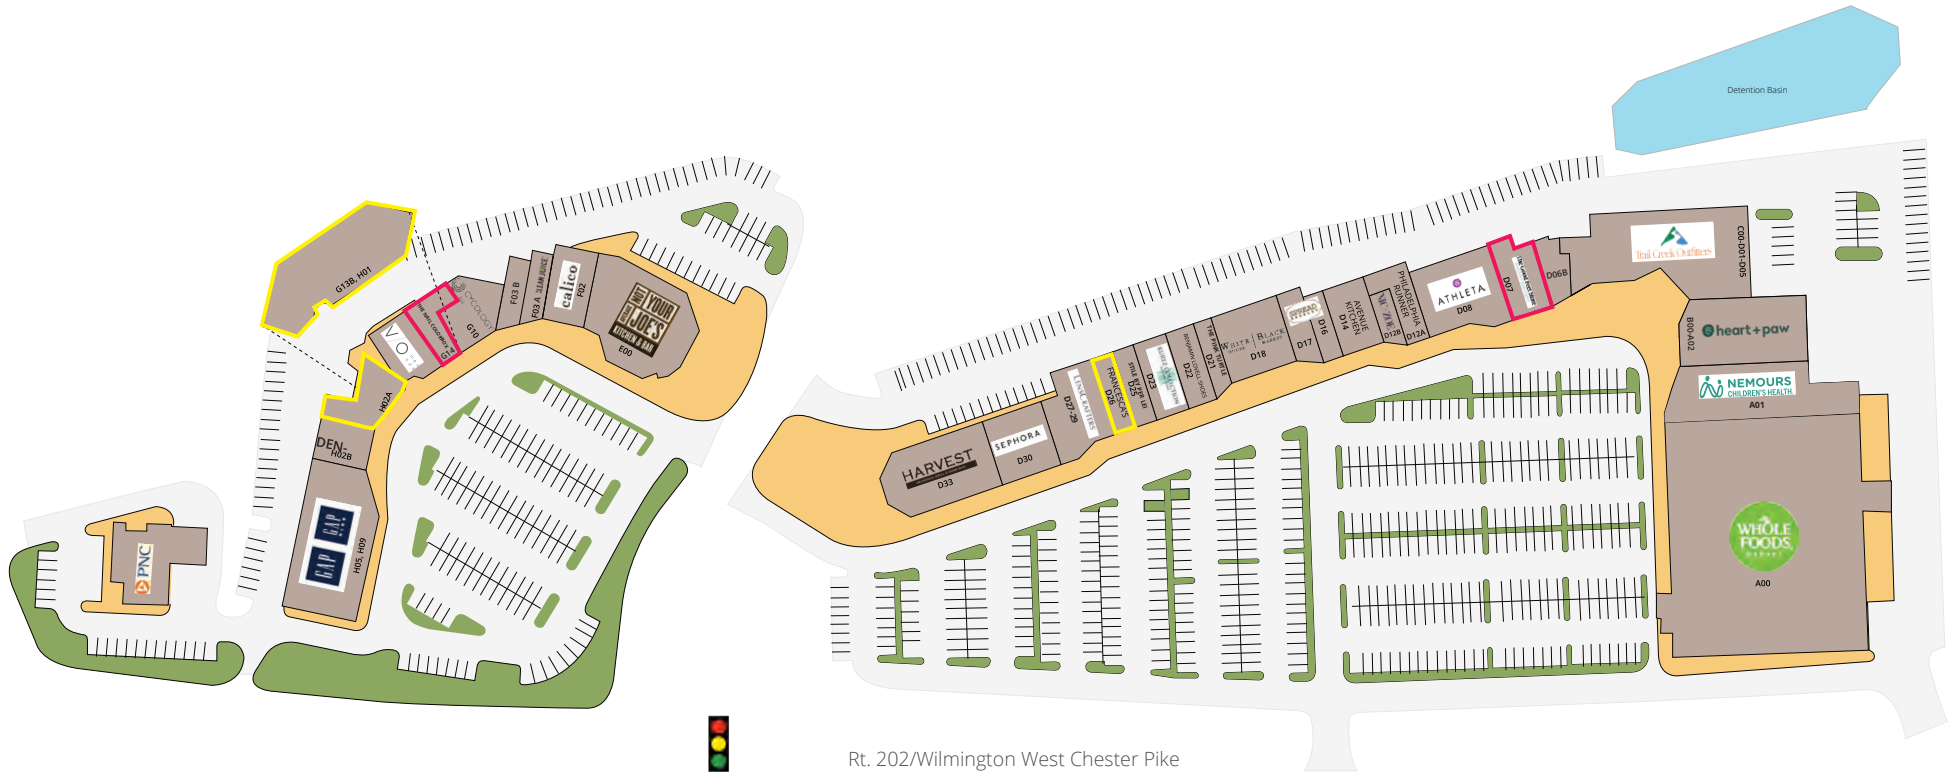

GLEN EAGLE SQUARE

JOIN THESE TENANTS

JOIN THESE AREA TENANTS

PROPERTY DETAILS

- ▶ 152,000 SF premier lifestyle center with national and specialty boutiques in historic Glen Mills
- ▶ Established and successful grocery-anchored center located in an affluent regional market
- ▶ High-end fashion and dining mix offers visitors a unique experiential shopping visit
- ▶ Close proximity to major roadways (Rt. 202, Rt. 95 & Rt. 1) offers both regional and local accessibility

PHOTOS

PHOTOS

SITE PLAN

- A00 Whole Foods Market
- A01 Nemours Children's Health
- A02 Heart + Paw
- C00-D01-D05 Trail Creek Outfitters
- DO6B AT LEASE**
- D07 THE GOOD FEET STORE - NOW OPEN**
- D08 Athleta

- D12A Philadelphia Runner
- D12B Nic+Zoe
- D14 Avenue Kitchen
- D16-17 Spread Bagelry
- D18 White House Black Market
- D21 The Pink Turtle
- D22 Benjamin Lovell Shoes
- D23 Kurtz Collection

- D25 Stile by Per Lei
- D26 AVAILABLE - 1,370 SF**
- D27-D29 Lenscrafters
- D30 Sephora
- D33 Harvest Restaurant
- E00 Not Your Average Joe's Kitchen & Bar
- F02 Calico

- F03A Clean Juice
- F03B Poke Bros
- G10 Cyclopedia 202
- G14 THE NAIL COLORBOX - COMING SOON**
- G13A VIO MedSpa
- G13B-H01 AVAILABLE - 8,540 SF**
- H02A AVAILABLE - 2,873 SF**
- H02B Glen Eagle Pediatric Dentistry
- H05-H09 Gap & Gap Kids