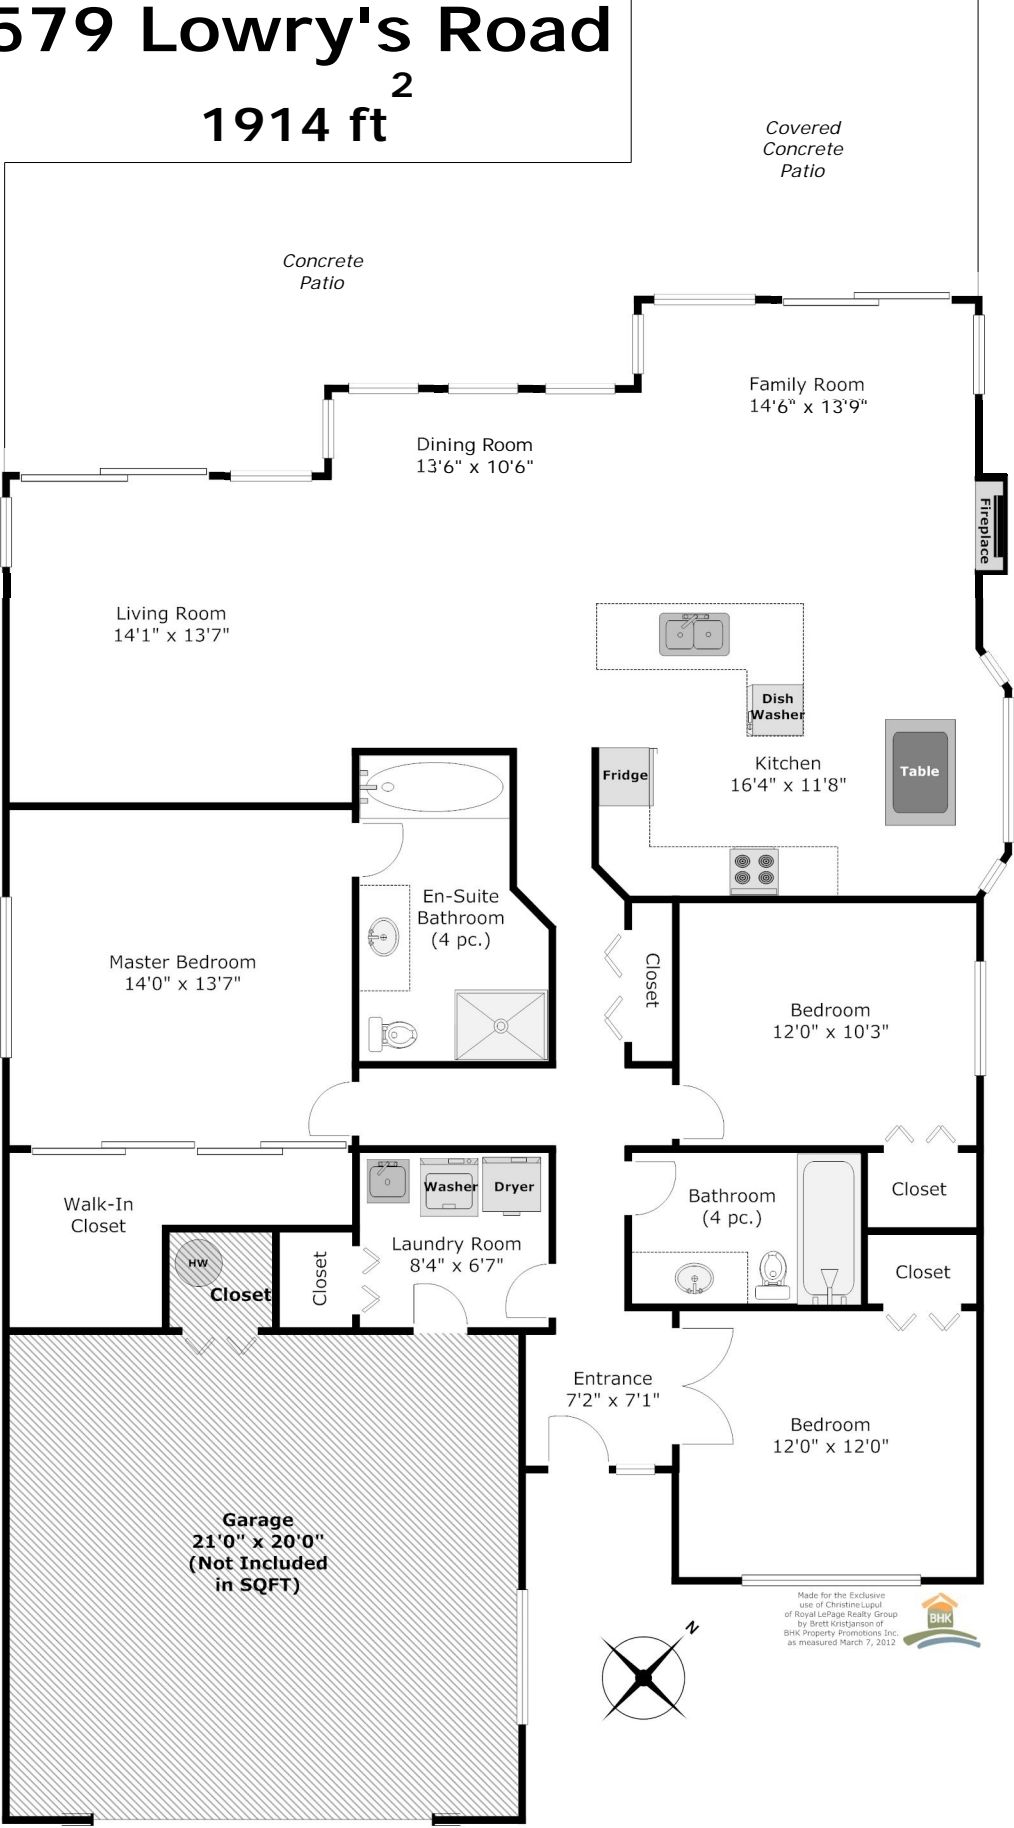

579 Lowry's Road

1914 ft²