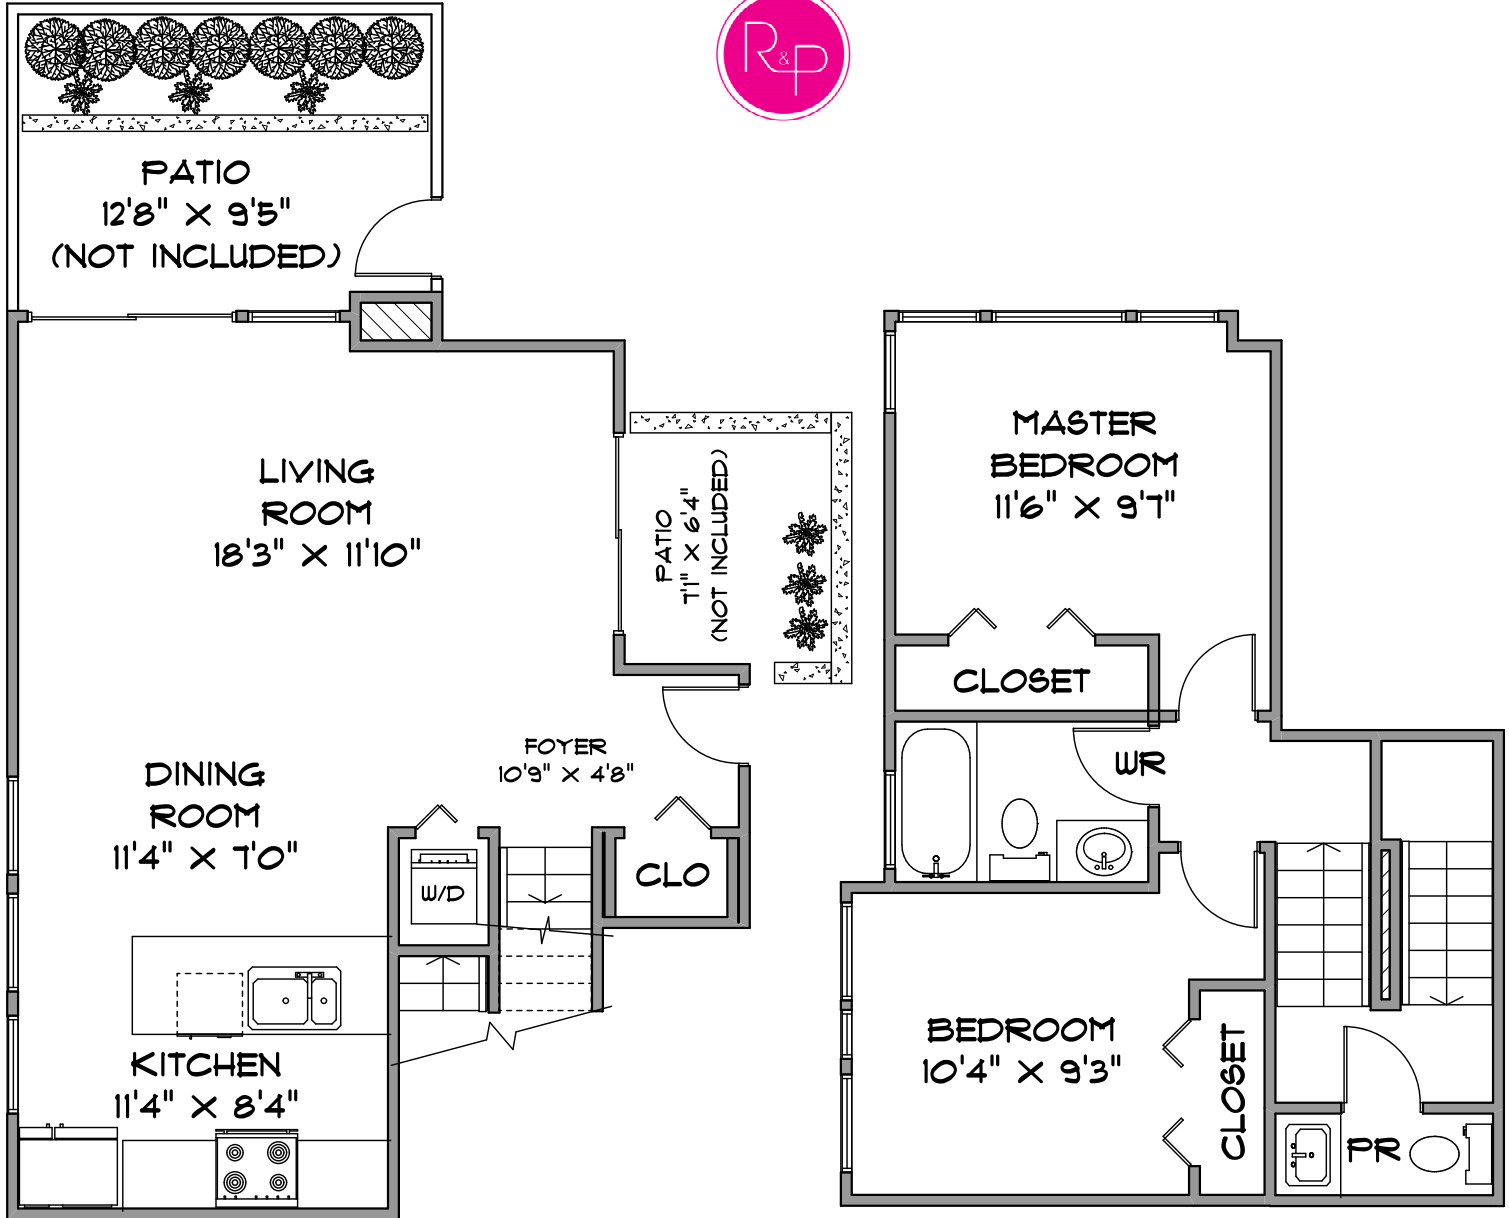

PATIOS 185

MAIN LEVEL 531 SQ. FT.

UPPER LEVEL 439 SQ. FT.

MEASUREMENTS SHOULD BE CONSIDERED APPROXIMATE  
AND ARE FOR PROMOTIONAL USE ONLY.  
E & O Insured

778-231-6542 MARCH 2020