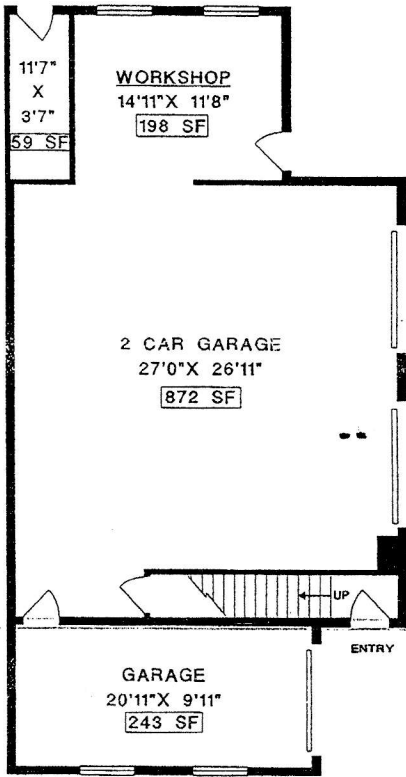

3031 139 ST

MEASURE MASTERS
WHITE ROCK/BURREY
(604) 541-2711
MEASURED: APR 29/2005

FINISHED AREA
4947 SQFT