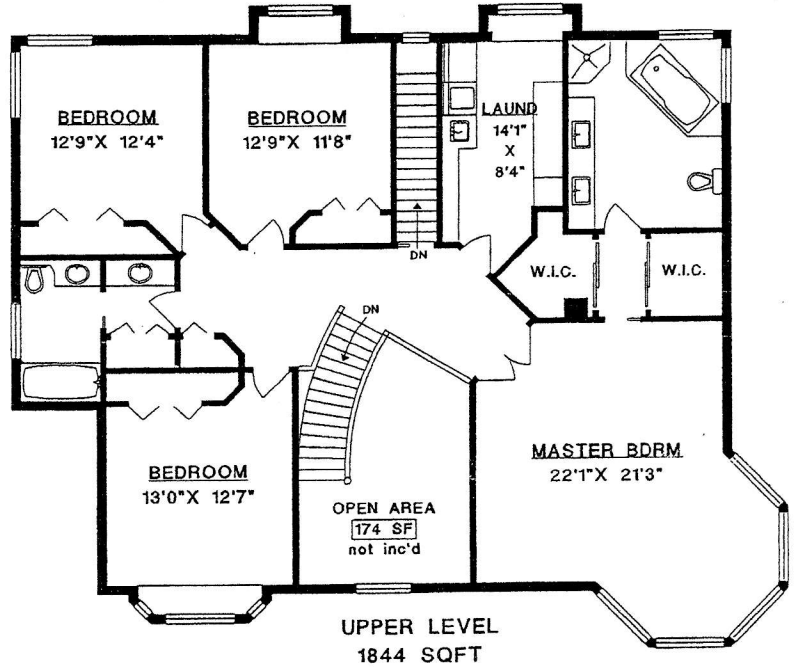

3031 139 ST

MEASURE MASTERS
WHITE ROCK/BURREY
(604) 541-2711
MEASURED: APR 29/2005

FINISHED AREA
4947 SQFT