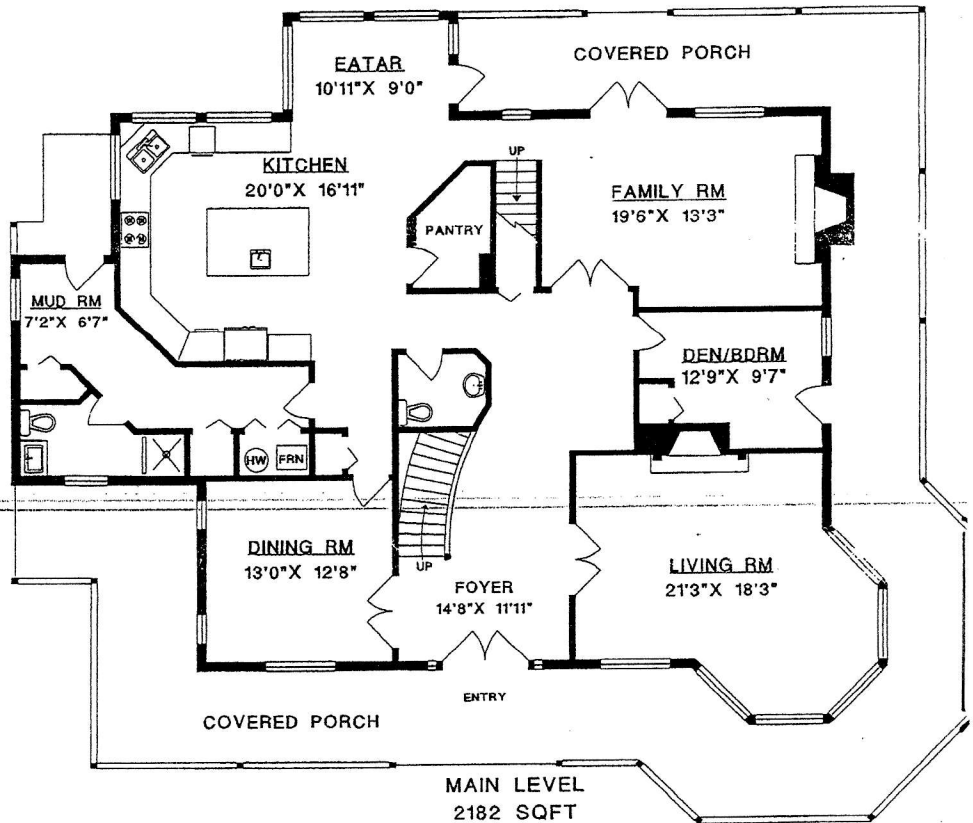

3031 139 ST

MEASURE MASTERS
WHITE ROCK/BURREY
(604) 541-2711
MEASURED: APR 29/2005

FINISHED AREA
4947 SQFT