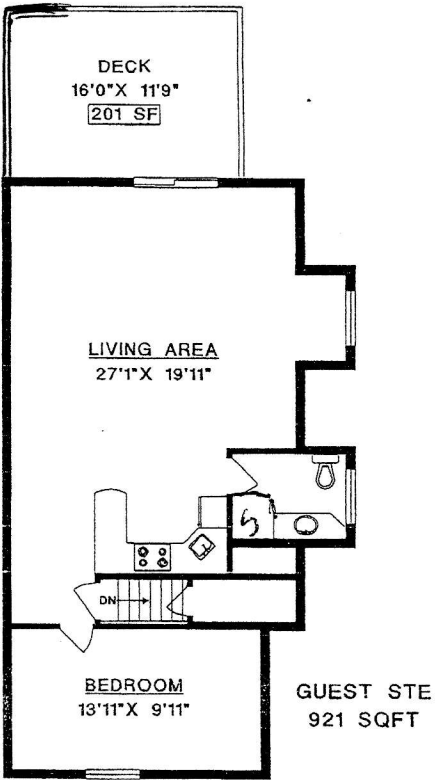

3031 139 ST

MEASURE MASTERS
WHITE ROCK/BURREY
(604) 541-2711
MEASURED: APR 29/2005

FINISHED AREA
4947 SQFT