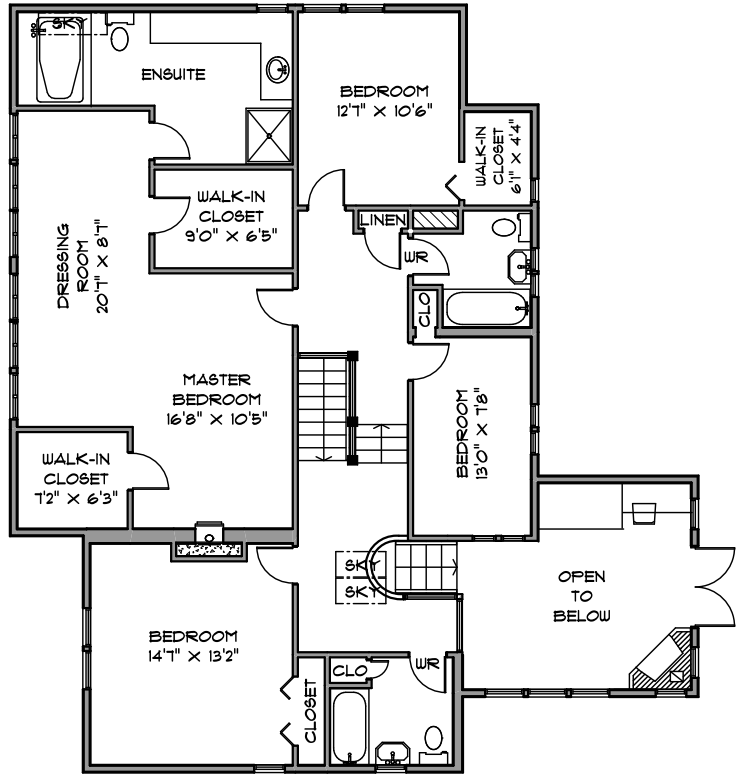

MAIN LEVEL 1871

UPPER LEVEL 1523

LOWER LEVEL 1158

TOTAL 4552

DECKS 126

PATIO 246

POOL ROOM/STORAGE 138

GARAGE 396

CRAWL SPACE 253

UPPER LEVEL 1523 SQ. FT.

LOWER LEVEL 1158 SQ. FT.

MAIN LEVEL 1871 SQ. FT.

MEASUREMENTS SHOULD BE CONSIDERED APPROXIMATE AND ARE FOR PROMOTIONAL USE ONLY.
E & O Insured
778-231-6542 JUNE 2020