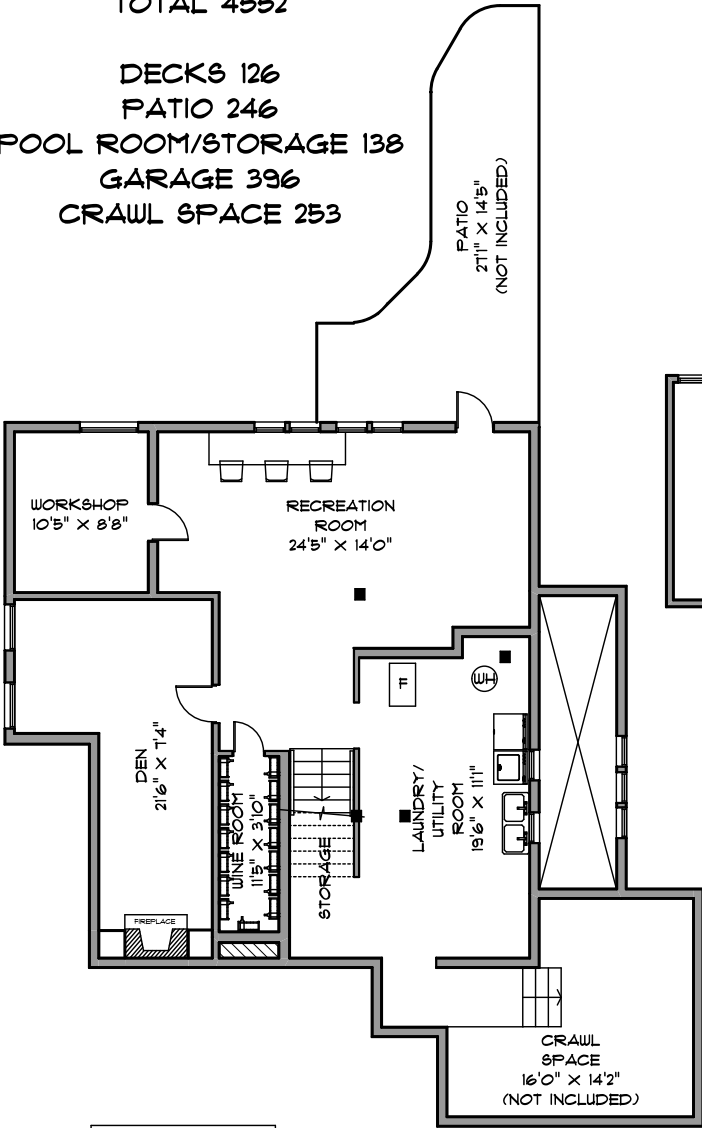

MAIN LEVEL 1871

UPPER LEVEL 1523

LOWER LEVEL 1158

TOTAL 4552

DECKS 126

PATIO 246

POOL ROOM/STORAGE 138

GARAGE 396

CRAWL SPACE 253

UPPER LEVEL 1523 SQ. FT.

LOWER LEVEL 1158 SQ. FT.

MAIN LEVEL 1871 SQ. FT.

MEASUREMENTS SHOULD BE CONSIDERED APPROXIMATE AND ARE FOR PROMOTIONAL USE ONLY.
E & O Insured
778-231-6542 JUNE 2020