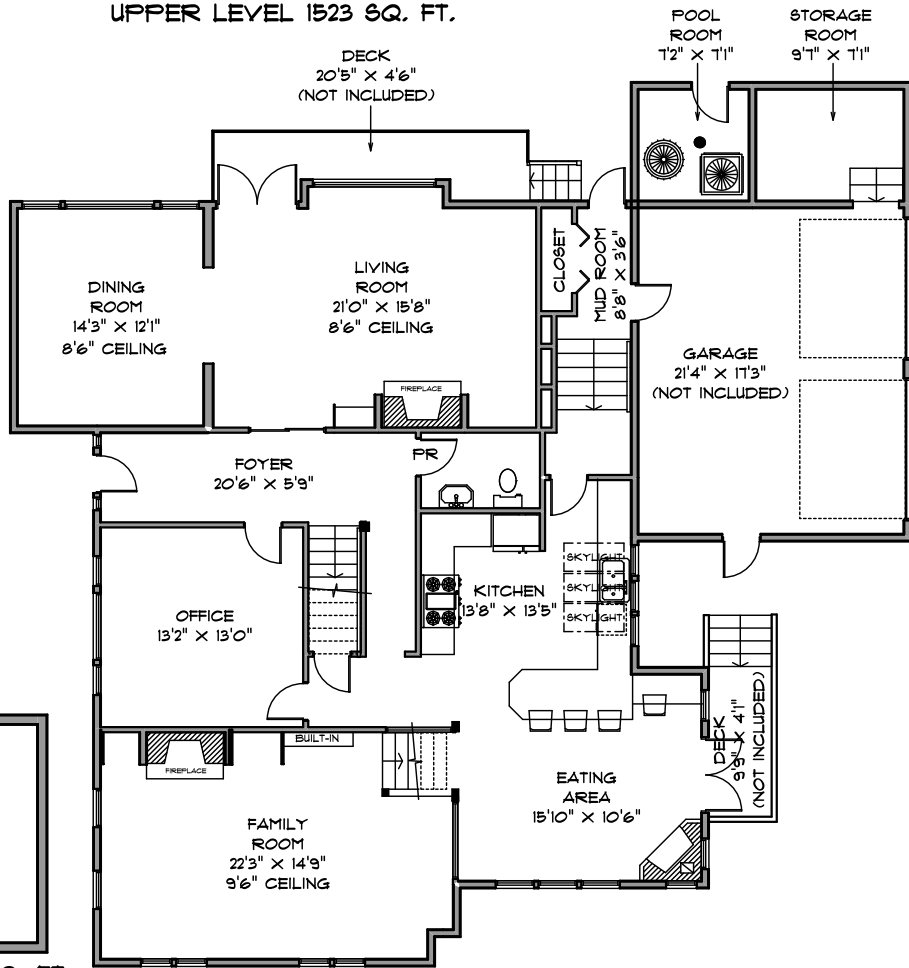

MAIN LEVEL 1871

UPPER LEVEL 1523

LOWER LEVEL 1158

TOTAL 4552

DECKS 126

PATIO 246

POOL ROOM/STORAGE 138

GARAGE 396

CRAWL SPACE 253

UPPER LEVEL 1523 SQ. FT.

LOWER LEVEL 1158 SQ. FT.

MAIN LEVEL 1871 SQ. FT.

MEASUREMENTS SHOULD BE CONSIDERED APPROXIMATE AND ARE FOR PROMOTIONAL USE ONLY.
E & O Insured
778-231-6542 JUNE 2020