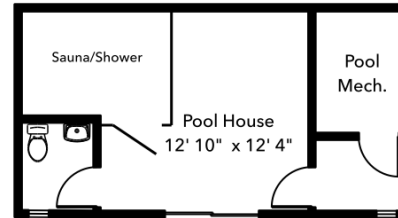

1086 Pacific Crt. Tsawwassen, BC
House Finished 3070 sf | Garage 374 sf
Pool House 320 sf

Main Level
1786 sf

Pool House
320 sf

Upper Level
1284 sf