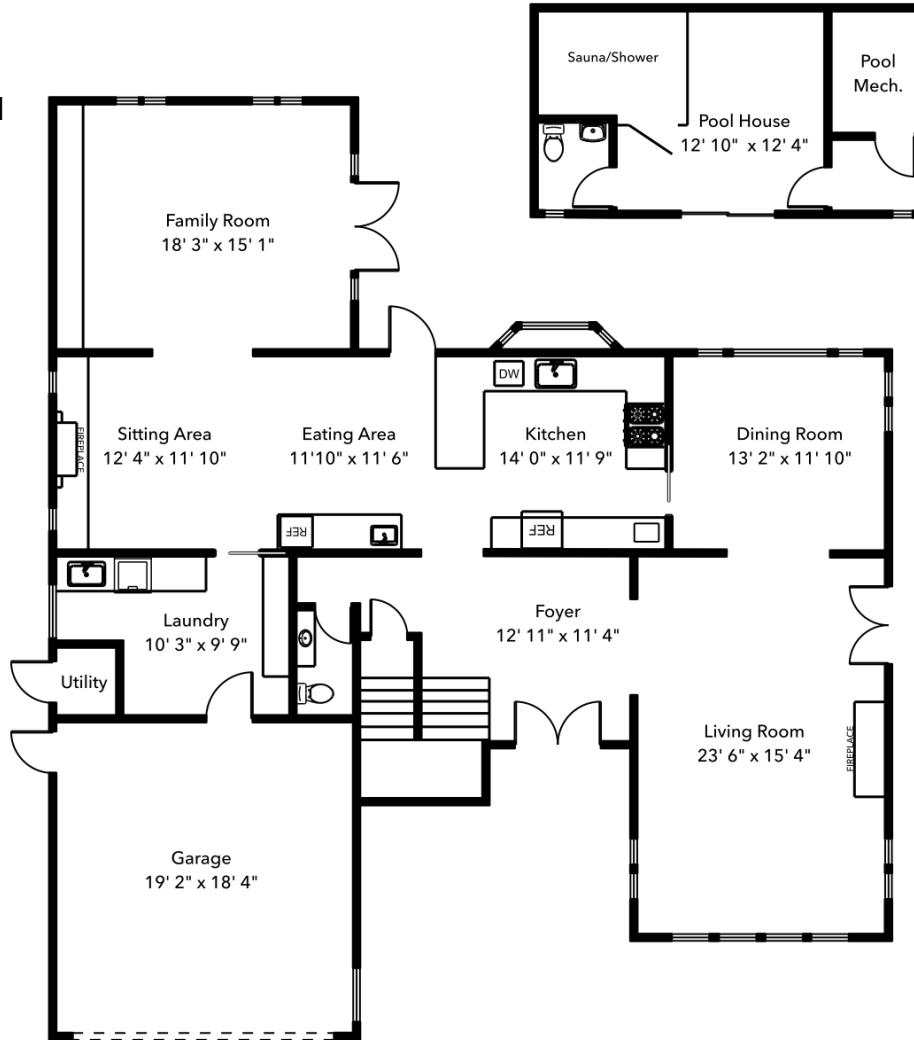

1086 Pacific Crt. Tsawwassen, BC
House Finished 3070 sf | Garage 374 sf
Pool House 320 sf

Main Level
1786 sf

Pool House
320 sf

Upper Level
1284 sf