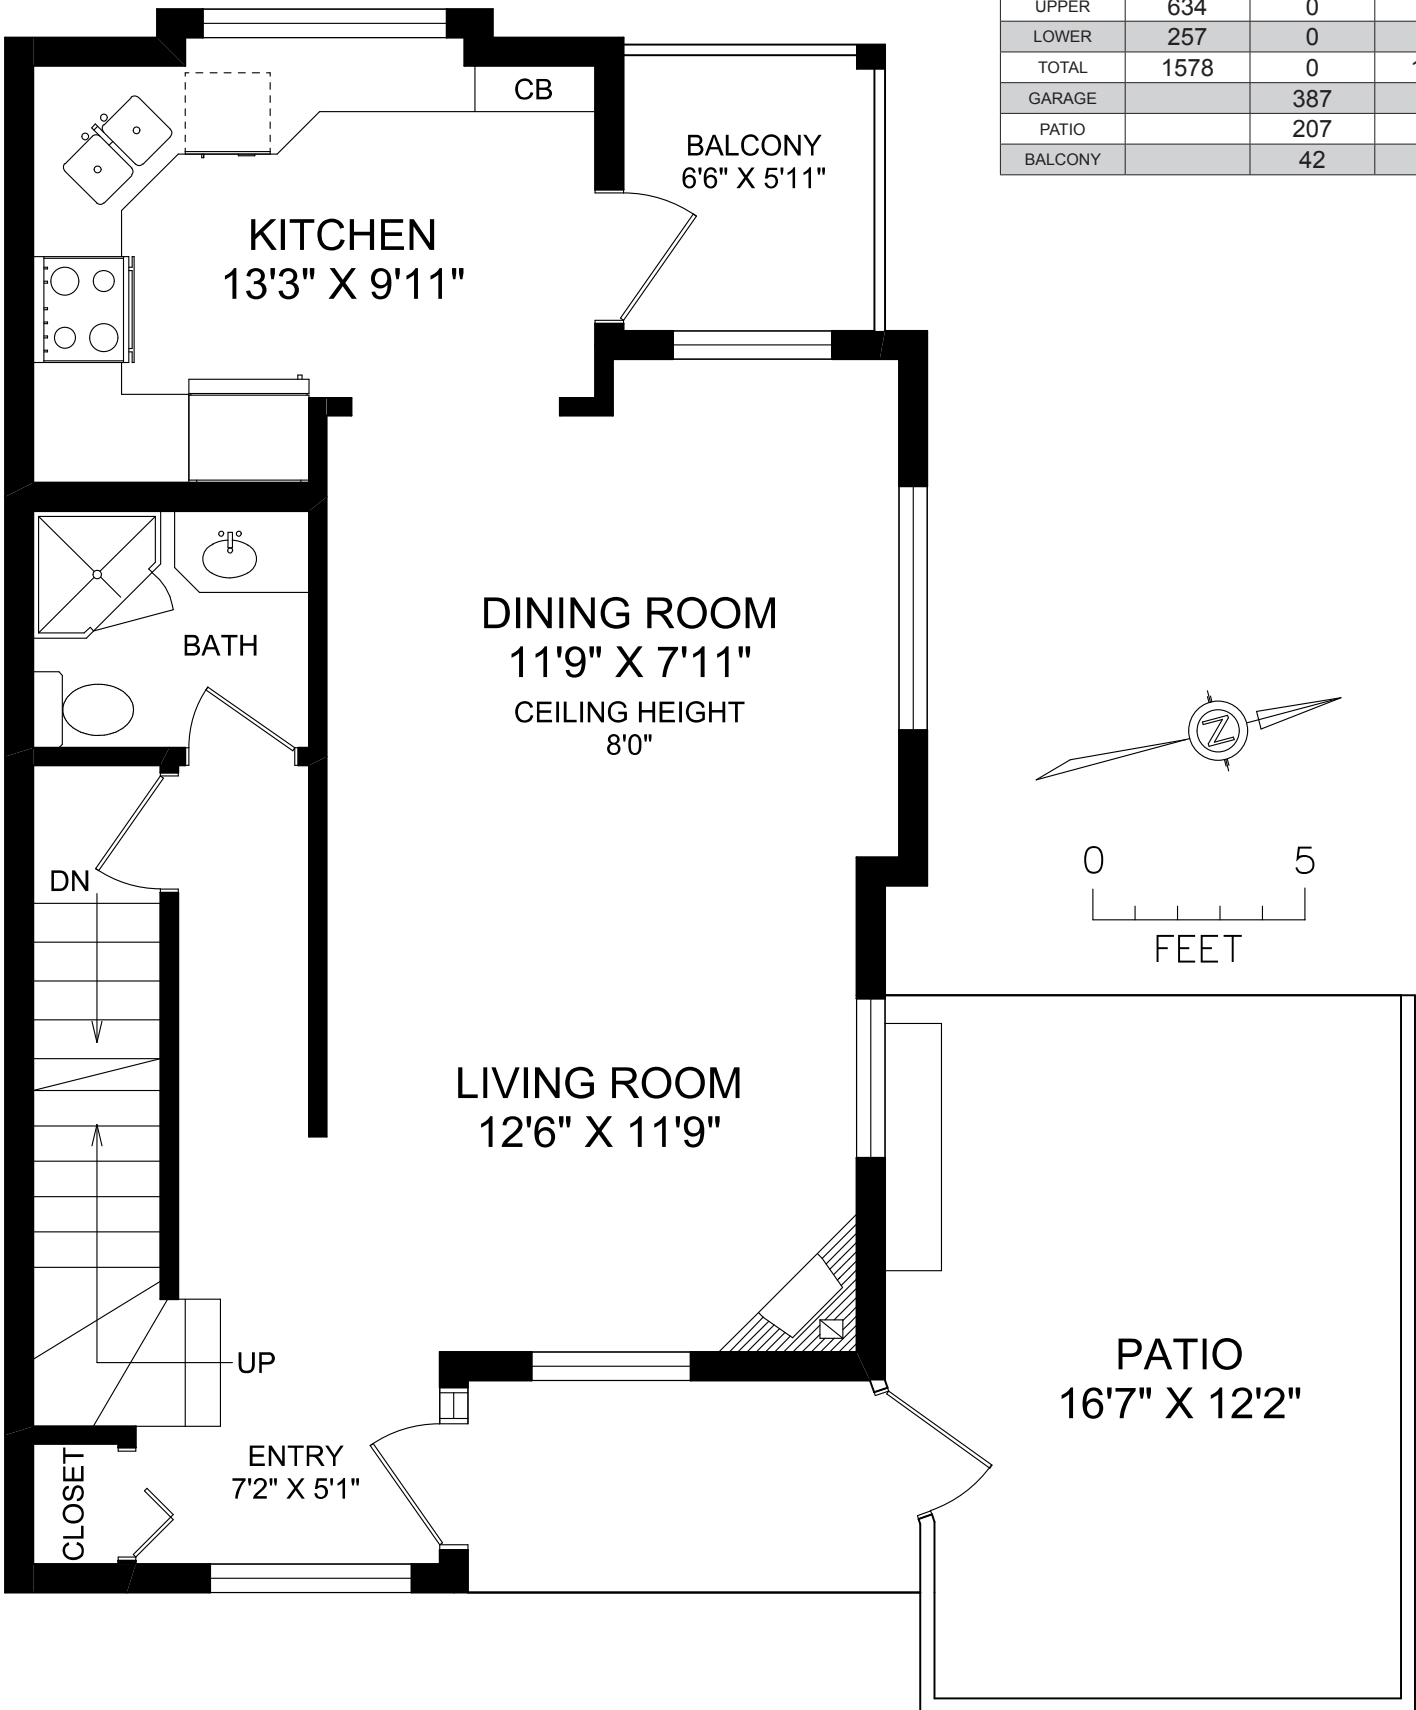

MAIN FLOOR

FLOOR	SQ FT		TOTAL
	FINISHED	UNFINISHED	
MAIN	687	0	687
UPPER	634	0	634
LOWER	257	0	257
TOTAL	1578	0	1578
GARAGE		387	
PATIO		207	
BALCONY		42	

UPPER FLOOR

AREA		SQ FT	
FLOOR	FINISHED	UNFINISHED	TOTAL
MAIN	687	0	687
UPPER	634	0	634
LOWER	257	0	257
TOTAL	1578	0	1578
GARAGE		387	
PATIO		207	
BALCONY		42	

LOWER FLOOR

AREA		SQ FT	
FLOOR	FINISHED	UNFINISHED	TOTAL
MAIN	687	0	687
UPPER	634	0	634
LOWER	257	0	257
TOTAL	1578	0	1578
GARAGE		387	
PATIO		207	
BALCONY		42	