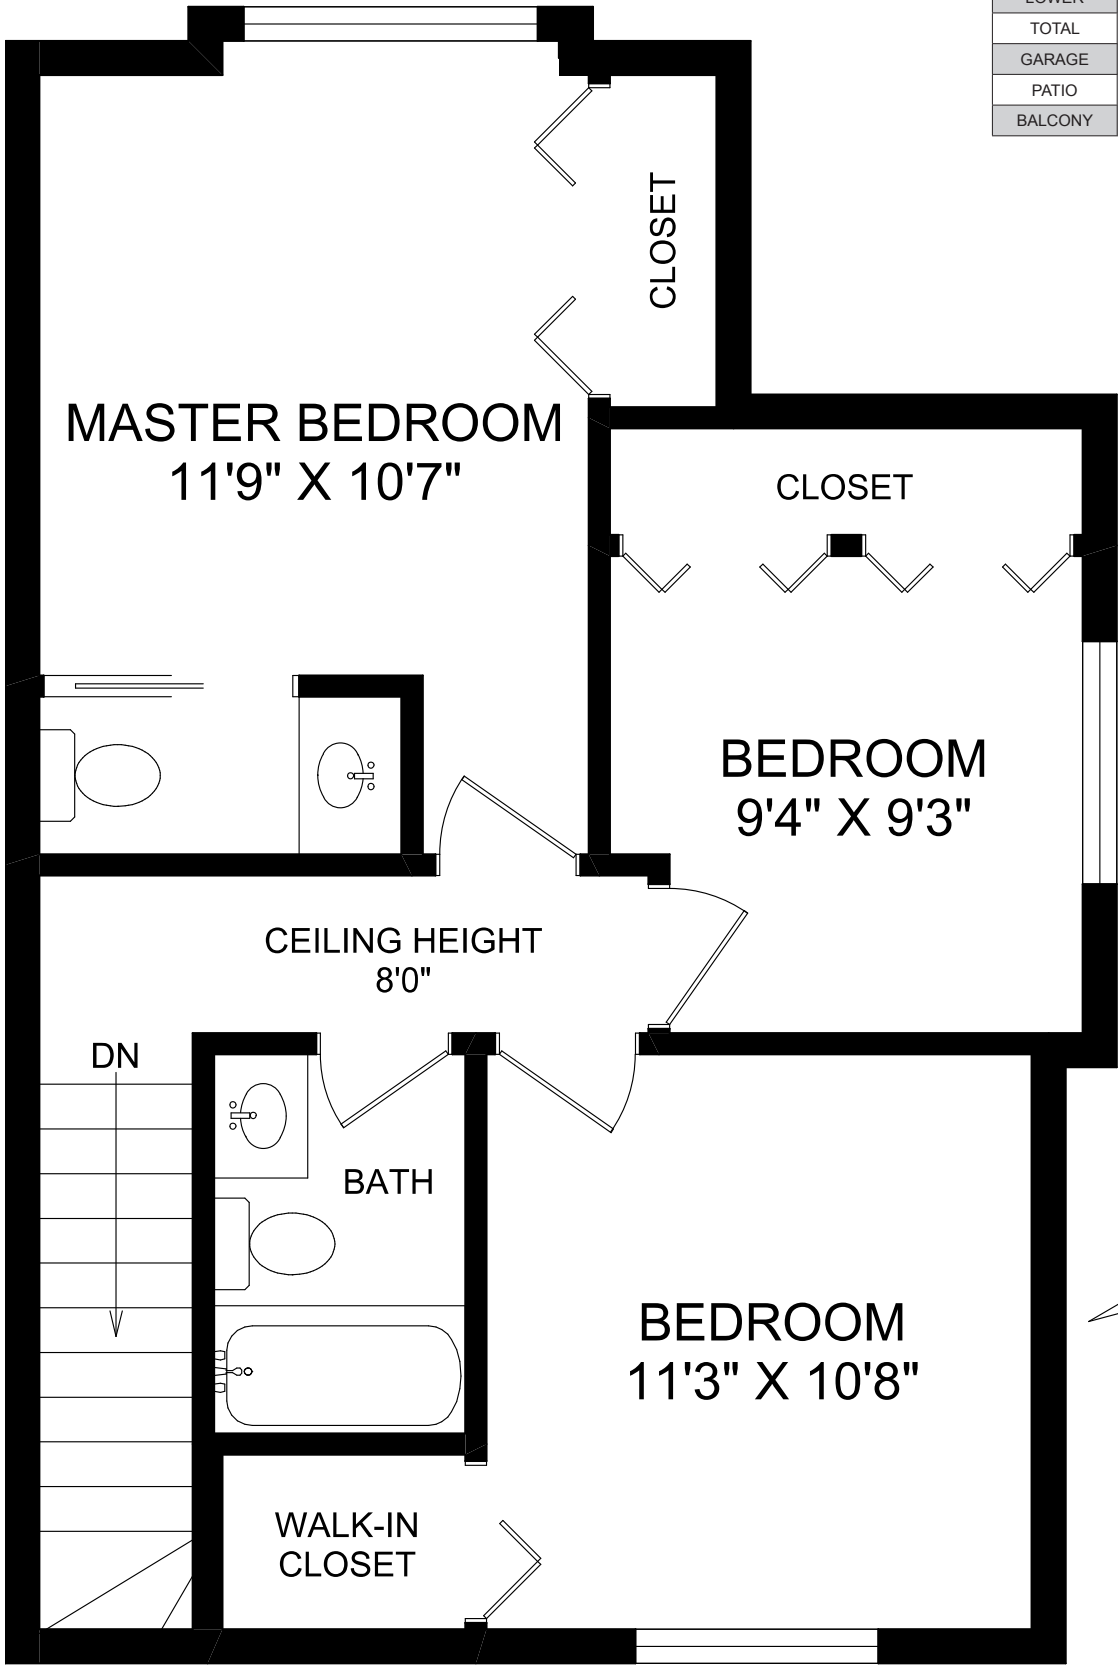

MAIN FLOOR

FLOOR	SQ FT		TOTAL
	FINISHED	UNFINISHED	
MAIN	687	0	687
UPPER	634	0	634
LOWER	257	0	257
TOTAL	1578	0	1578
GARAGE		387	
PATIO		207	
BALCONY		42	

UPPER FLOOR

AREA		SQ FT	
FLOOR	FINISHED	UNFINISHED	TOTAL
MAIN	687	0	687
UPPER	634	0	634
LOWER	257	0	257
TOTAL	1578	0	1578
GARAGE		387	
PATIO		207	
BALCONY		42	

LOWER FLOOR

AREA		SQ FT	
FLOOR	FINISHED	UNFINISHED	TOTAL
MAIN	687	0	687
UPPER	634	0	634
LOWER	257	0	257
TOTAL	1578	0	1578
GARAGE		387	
PATIO		207	
BALCONY		42	