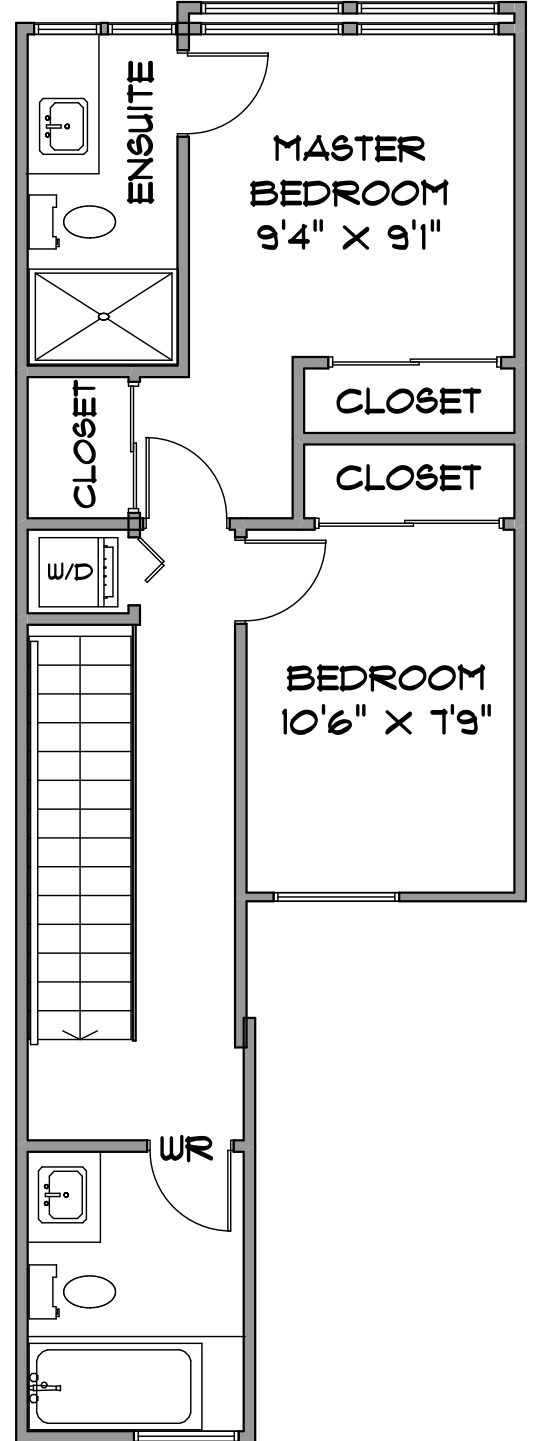

DEXTER ASSOCIATES REALTY
 RUTHIE SHUGARMAN
 604 879 2941
 PAIGE KRAFT
 604 603 3475

2208 WILLOW STREET
 VANCOUVER

SQUARE FOOTAGE
 MAIN LEVEL 540
 UPPER LEVEL 548
 TOTAL 1088

DECK 27

MAIN LEVEL 540 SQ. FT.

UPPER LEVEL 548 SQ. FT.

MEASUREMENTS SHOULD BE CONSIDERED APPROXIMATE
 AND ARE FOR PROMOTIONAL USE ONLY.
 E & O Insured

778-231-6542 OCTOBER 2019