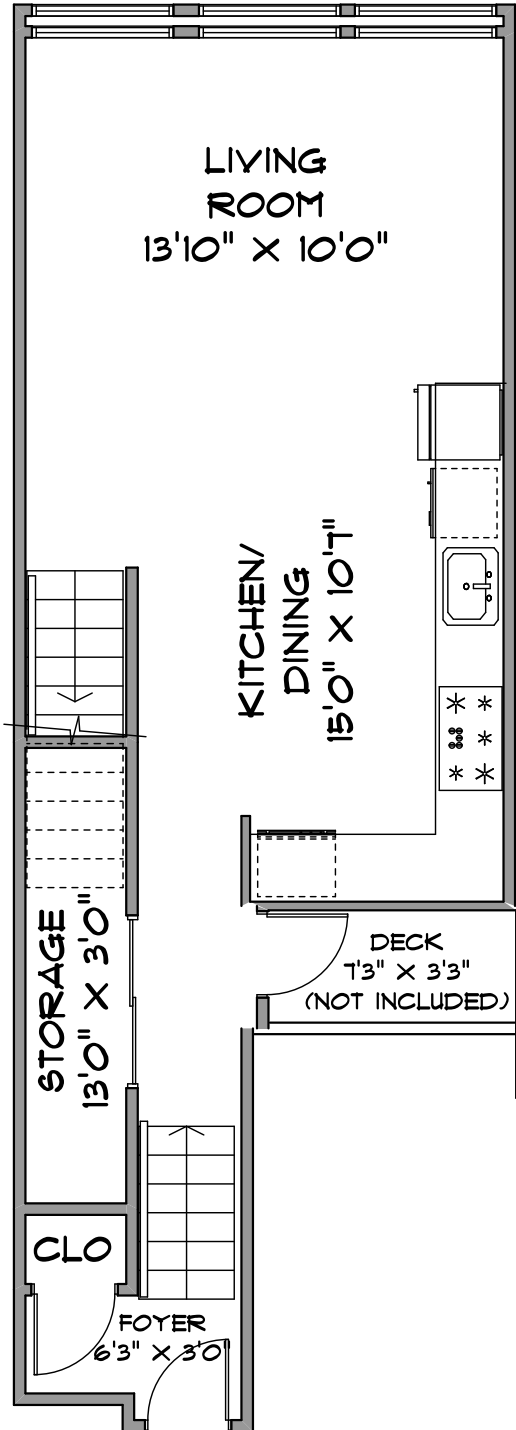

DEXTER ASSOCIATES REALTY
 RUTHIE SHUGARMAN
 604 879 2941
 PAIGE KRAFT
 604 603 3475

2208 WILLOW STREET
 VANCOUVER

SQUARE FOOTAGE
 MAIN LEVEL 540
 UPPER LEVEL 548
 TOTAL 1088

DECK 27

MAIN LEVEL 540 SQ. FT.

UPPER LEVEL 548 SQ. FT.

MEASUREMENTS SHOULD BE CONSIDERED APPROXIMATE
 AND ARE FOR PROMOTIONAL USE ONLY.
 E & O Insured

778-231-6542 OCTOBER 2019