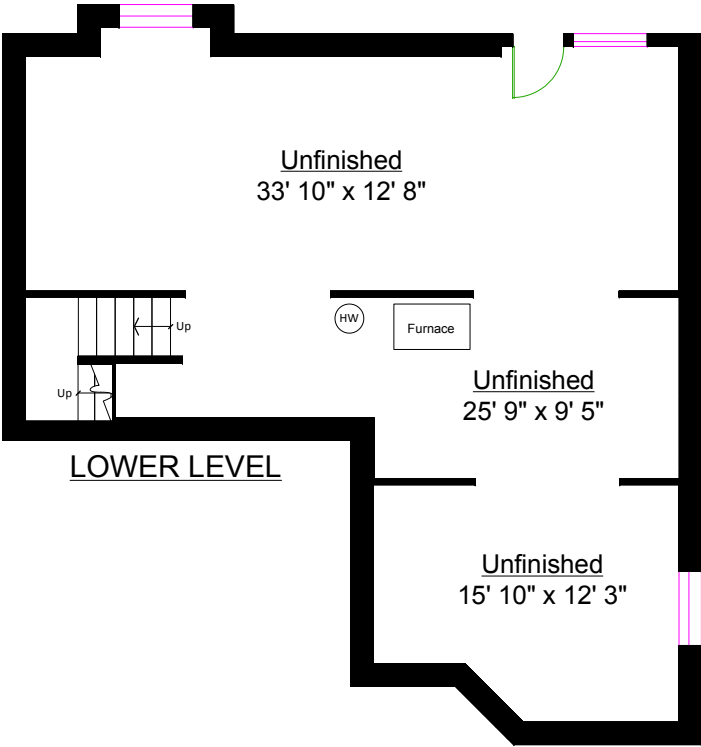

3468 154th Street, Surrey

Kristina Eng
604-365-0991

Totals**

Main Level: 1,061 sq. ft.
 Upper Level: 1,002 sq. ft.
 TOTAL(Fin.): 2,063 sq. ft.
 Lower Level: 1,037 sq. ft.
 GRAND TOTAL 3,100 sq. ft.

Other Areas

Garage: 345 sq. ft.
 TOTAL: 345 sq. ft.

UPPER LEVEL

OPEN TO BELOW

Bedroom
15' x 10' 11"

MAIN LEVEL

LOWER LEVEL

** Approx. based on interior measurements to exterior walls
 ** Total square footage not taken from original blueprints