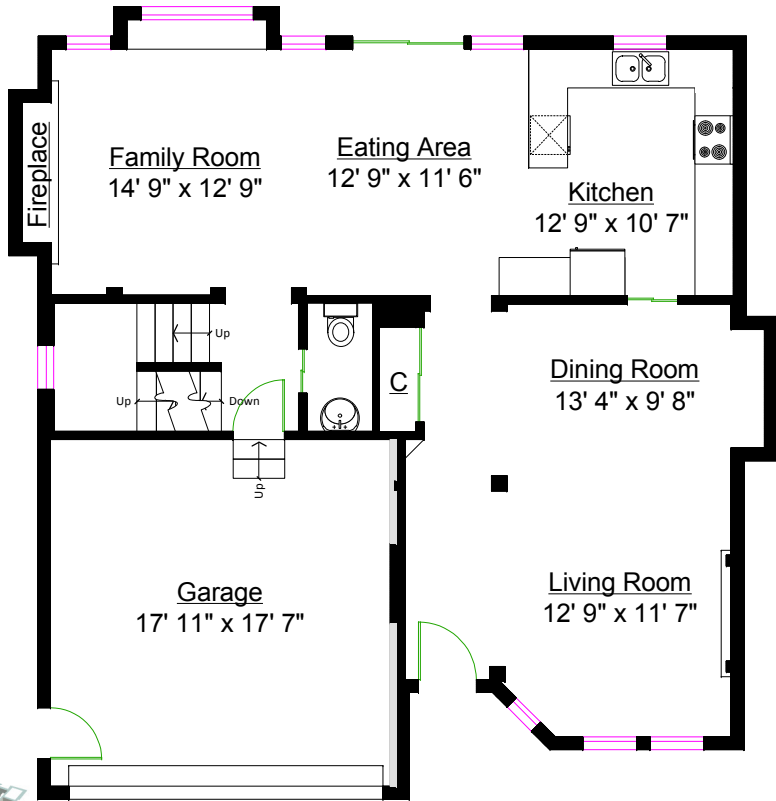

3468 154th Street, Surrey

Kristina Eng
604-365-0991

Totals**

Main Level: 1,061 sq. ft.
 Upper Level: 1,002 sq. ft.
 TOTAL(Fin.): 2,063 sq. ft.
 Lower Level: 1,037 sq. ft.
 GRAND TOTAL 3,100 sq. ft.

Other Areas

Garage: 345 sq. ft.
 TOTAL: 345 sq. ft.

UPPER LEVEL

OPEN TO BELOW

Bedroom
15' x 10' 11"

MAIN LEVEL

LOWER LEVEL

** Approx. based on interior measurements to exterior walls
 ** Total square footage not taken from original blueprints