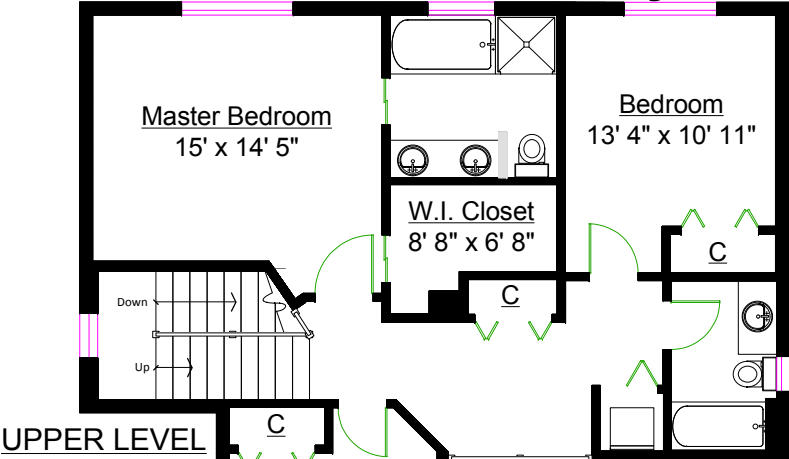

3468 154th Street, Surrey

Kristina Eng
604-365-0991

Totals**

Main Level: 1,061 sq. ft.
 Upper Level: 1,002 sq. ft.
 TOTAL(Fin.): 2,063 sq. ft.
 Lower Level: 1,037 sq. ft.
 GRAND TOTAL 3,100 sq. ft.

Other Areas

Garage: 345 sq. ft.
 TOTAL: 345 sq. ft.

UPPER LEVEL

OPEN TO BELOW

Bedroom
15' x 10' 11"

MAIN LEVEL

LOWER LEVEL

** Approx. based on interior measurements to exterior walls
 ** Total square footage not taken from original blueprints