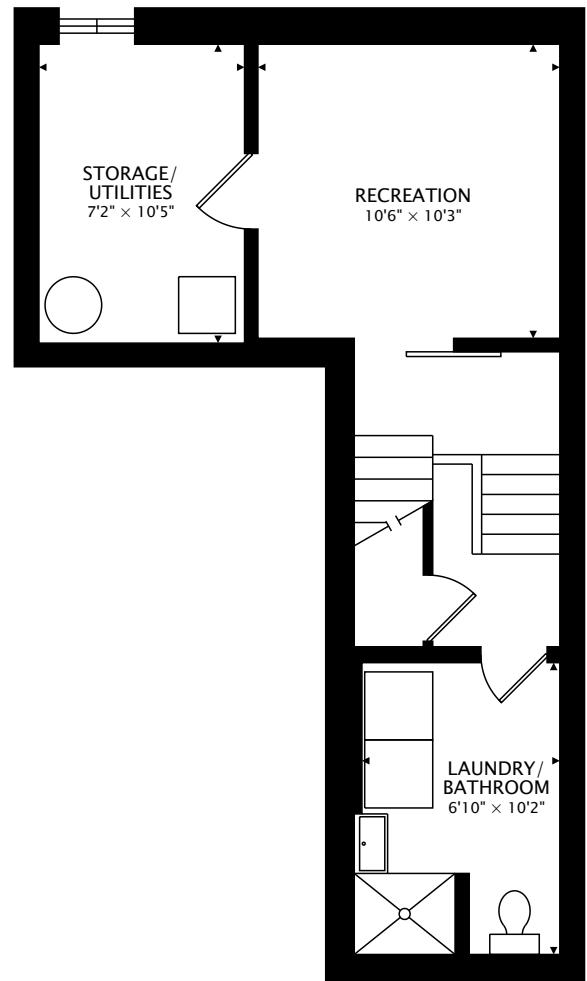

#15, 1764 RATHBURN RD E  
MISSISSAUGA, ON L4W 2N8, CANADA

SECOND  
719 sq ft

MAIN  
446 sq ft

TOTAL

1600 sq ft + 439 sq ft BELOW GRADE

#15, 1764 RATHBURN RD E  
MISSISSAUGA, ON L4W 2N8, CANADA

GROUND  
435 sq ft

LOWER  
439 sq ft BELOW GRADE

TOTAL

1600 sq ft + 439 sq ft BELOW GRADE