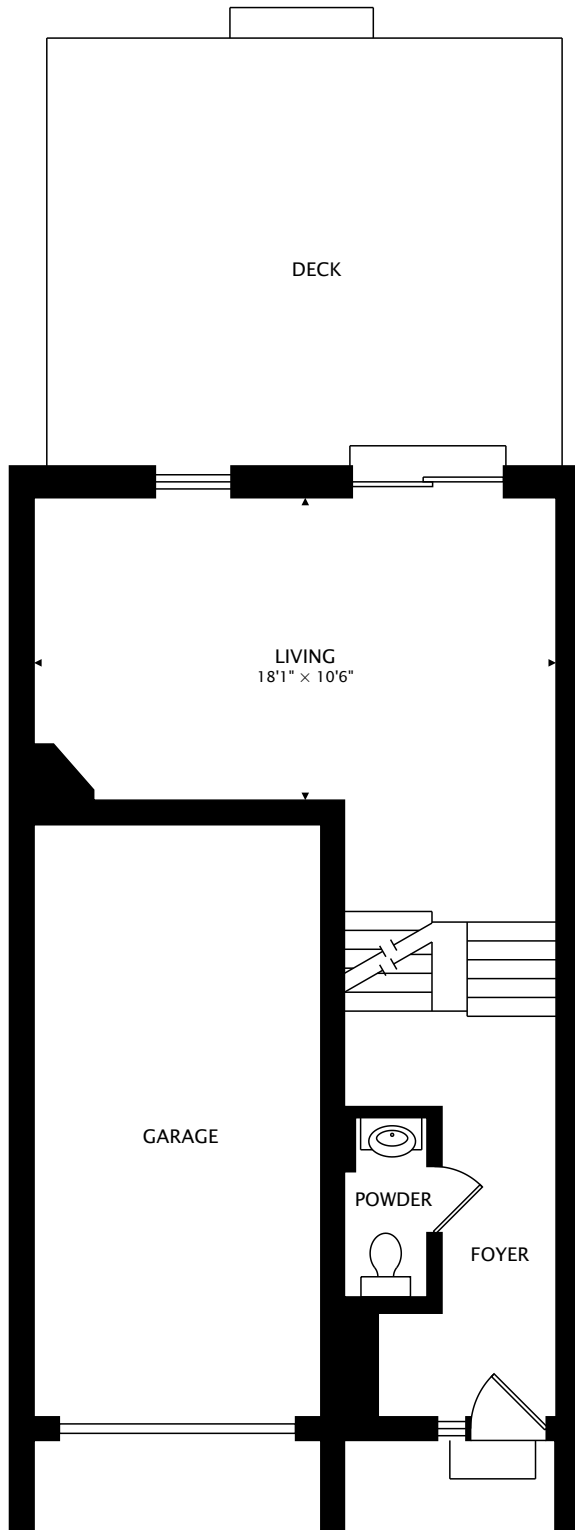

#15, 1764 RATHBURN RD E  
MISSISSAUGA, ON L4W 2N8, CANADA

SECOND  
719 sq ft

MAIN  
446 sq ft

TOTAL

1600 sq ft + 439 sq ft BELOW GRADE

#15, 1764 RATHBURN RD E  
MISSISSAUGA, ON L4W 2N8, CANADA

GROUND  
435 sq ft

LOWER  
439 sq ft BELOW GRADE

TOTAL

1600 sq ft + 439 sq ft BELOW GRADE