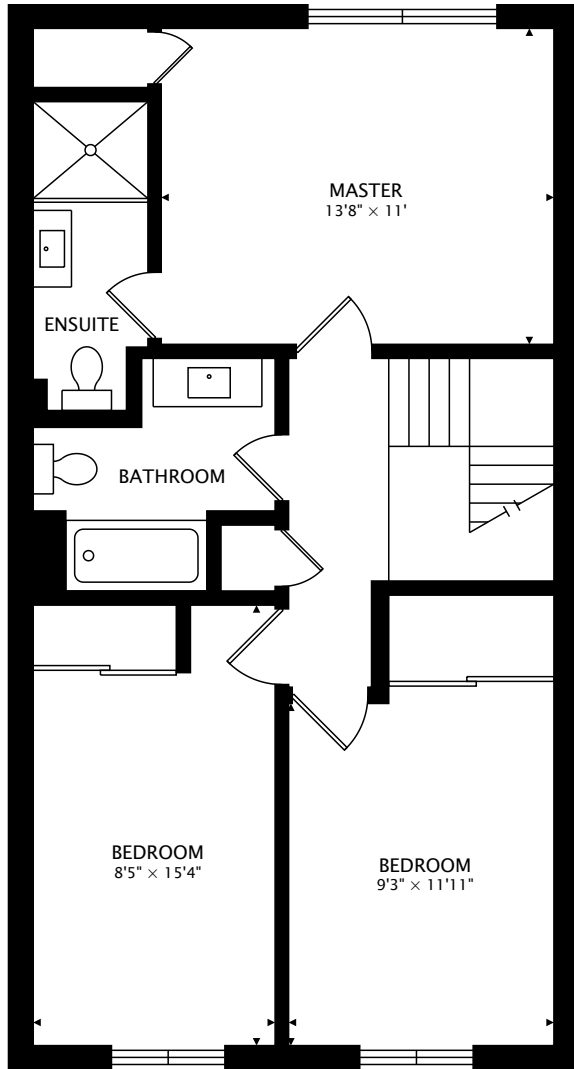

#15, 1764 RATHBURN RD E  
MISSISSAUGA, ON L4W 2N8, CANADA

SECOND  
719 sq ft

MAIN  
446 sq ft

TOTAL

1600 sq ft + 439 sq ft BELOW GRADE

#15, 1764 RATHBURN RD E  
MISSISSAUGA, ON L4W 2N8, CANADA

GROUND  
435 sq ft

LOWER  
439 sq ft BELOW GRADE

TOTAL

1600 sq ft + 439 sq ft BELOW GRADE