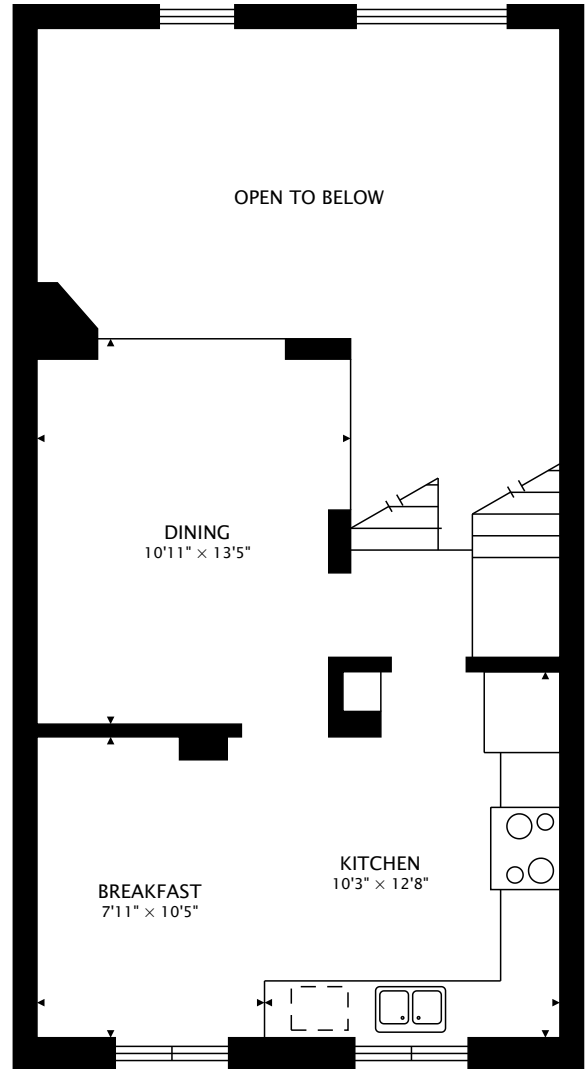

#15, 1764 RATHBURN RD E  
MISSISSAUGA, ON L4W 2N8, CANADA

SECOND  
719 sq ft

MAIN  
446 sq ft

TOTAL

1600 sq ft + 439 sq ft BELOW GRADE

#15, 1764 RATHBURN RD E  
MISSISSAUGA, ON L4W 2N8, CANADA

GROUND  
435 sq ft

LOWER  
439 sq ft BELOW GRADE

TOTAL

1600 sq ft + 439 sq ft BELOW GRADE