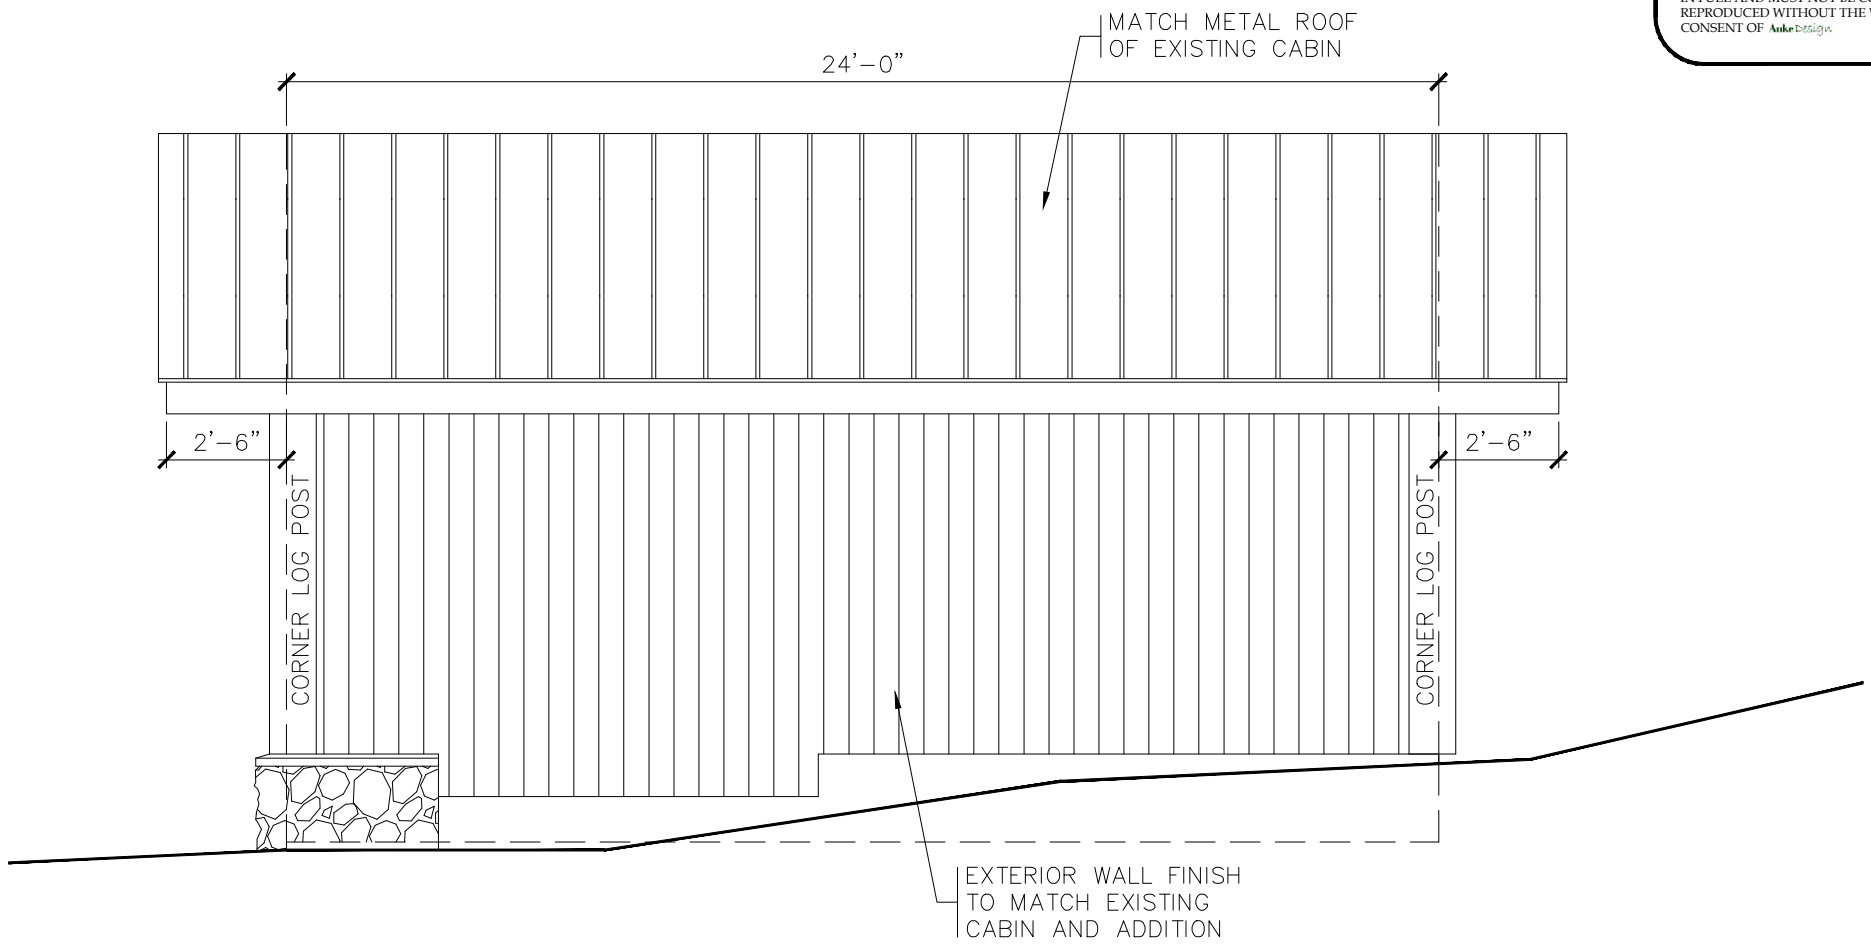

PRELIMINARY
NOT FOR CONSTRUCTION

Anke Design

591 Elson Road
Sorrento - British Columbia - Canada

www.ankedesign.ca
info@ankedesign.ca

Phone (250) 675-2424
Fax (250) 675-2438

THESE PLANS AND SPECIFICATIONS ARE
THE SOLE PROPERTY OF ANKE DESIGN
IN FULL AND MUST NOT BE COPIED OR
REPRODUCED WITHOUT THE WRITTEN
CONSENT OF Anke Design.

FRANK GARAGE

NORTH ELEVATION

08 AUGUST 2014