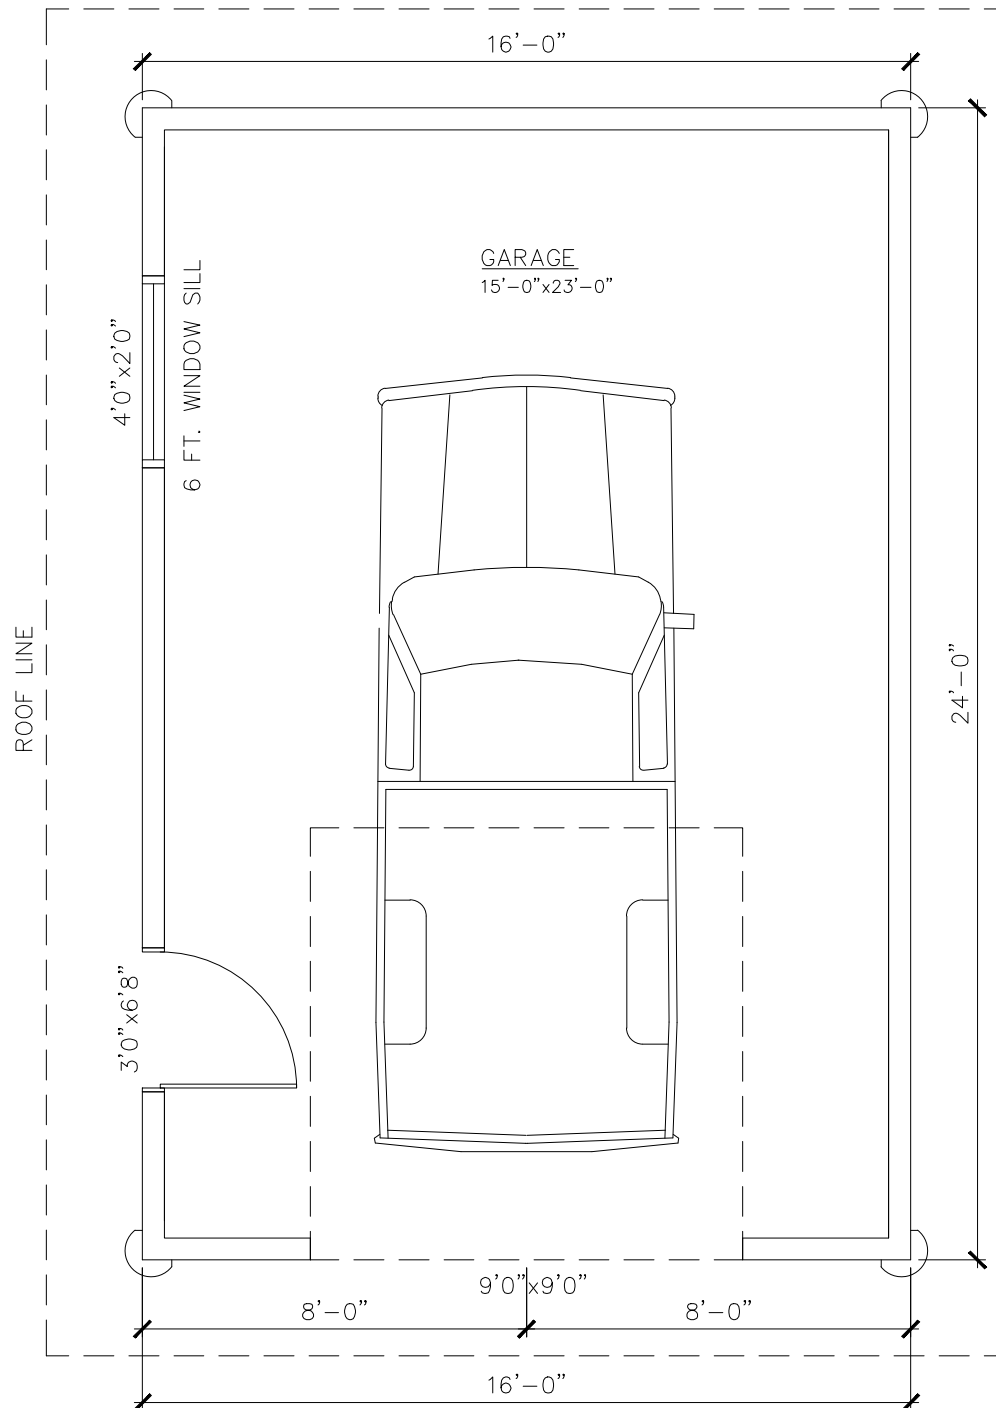

NORTH ELEVATION

08 AUGUST 2014

AnkeDesign

591 Elson Road
Sorrento - British Columbia - Canada

www.ankedesign.ca
info@ankedesign.ca

Phone (250) 675-2424
Fax (250) 675-2438

THESE PLANS AND SPECIFICATIONS ARE
THE SOLE PROPERTY OF ANKE DESIGN
IN FULL AND MUST NOT BE COPIED OR
REPRODUCED WITHOUT THE WRITTEN
CONSENT OF AnkeDesign.