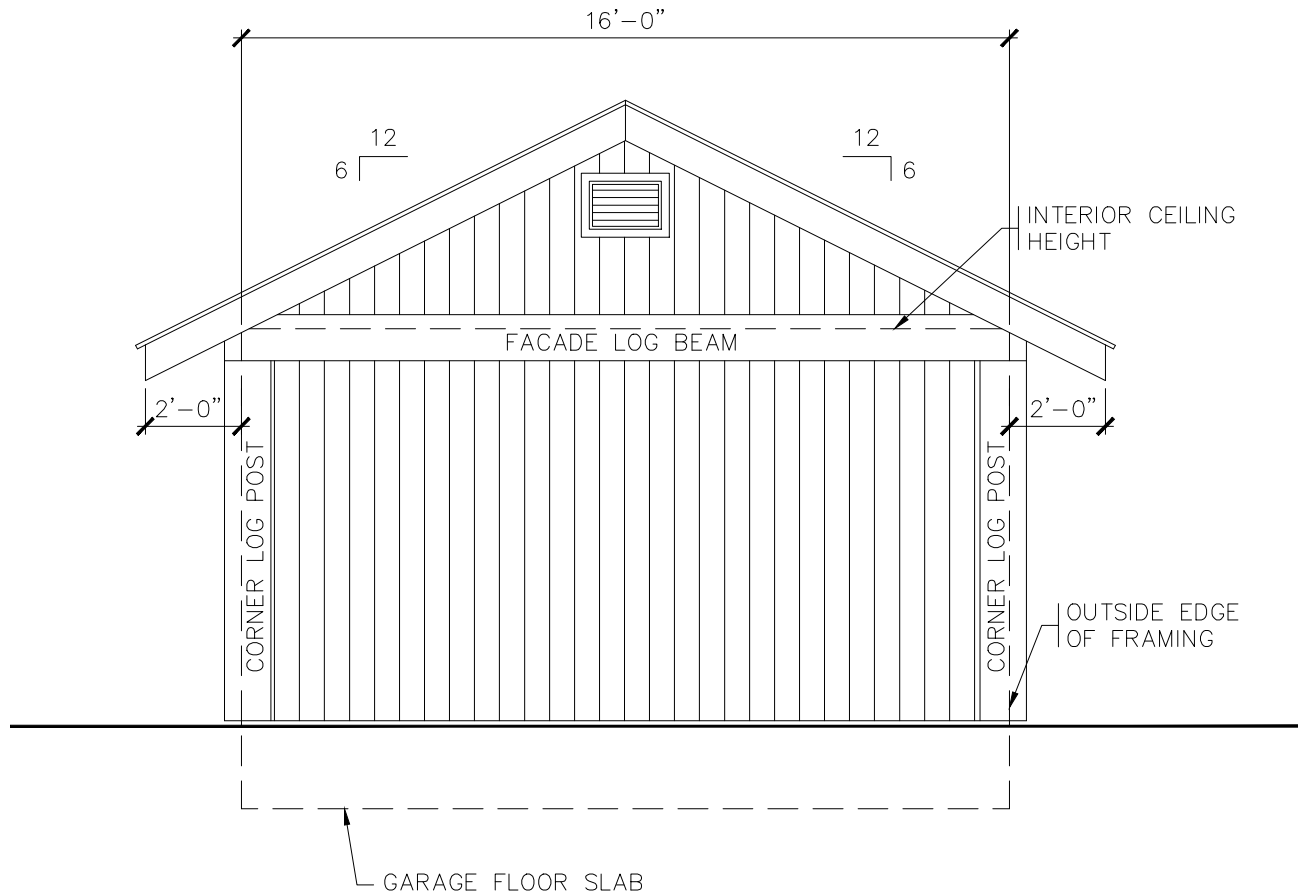

PRELIMINARY
NOT FOR CONSTRUCTION

FRANK GARAGE
WEST ELEVATION
08 AUGUST 2014

PRELIMINARY
NOT FOR CONSTRUCTION

Anke Design

591 Elson Road
Sorrento - British Columbia - Canada

www.ankedesign.ca
info@ankedesign.ca