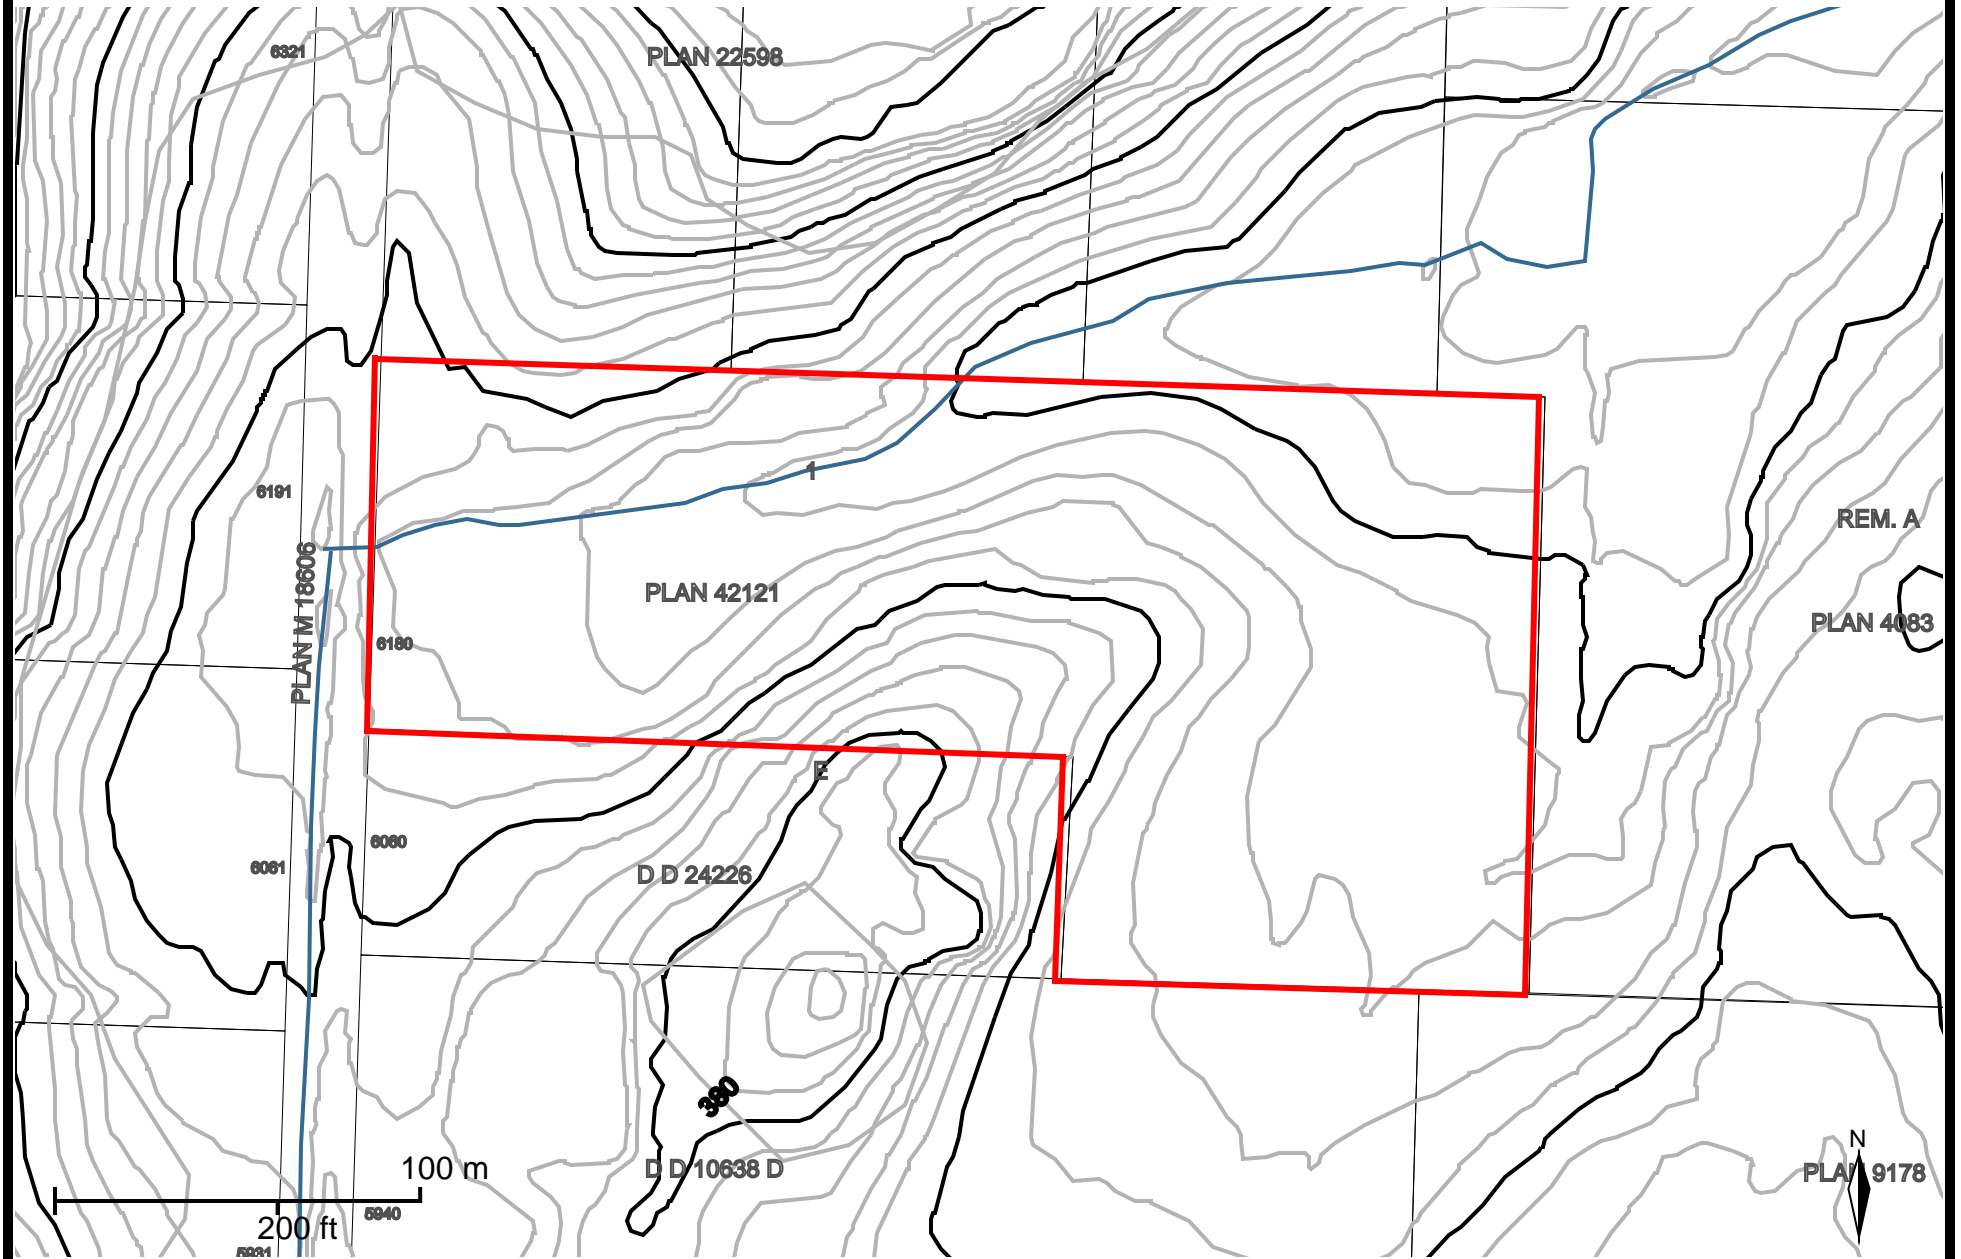

City Watershed Map - 6180 - 40th St NW

The City of Salmon Arm makes no representation as to the completeness, timeliness and accuracy of the information contained on this website. The City of Salmon Arm expressly disclaims liability for any and all damages and losses arising from or in any way related to the use of this website.