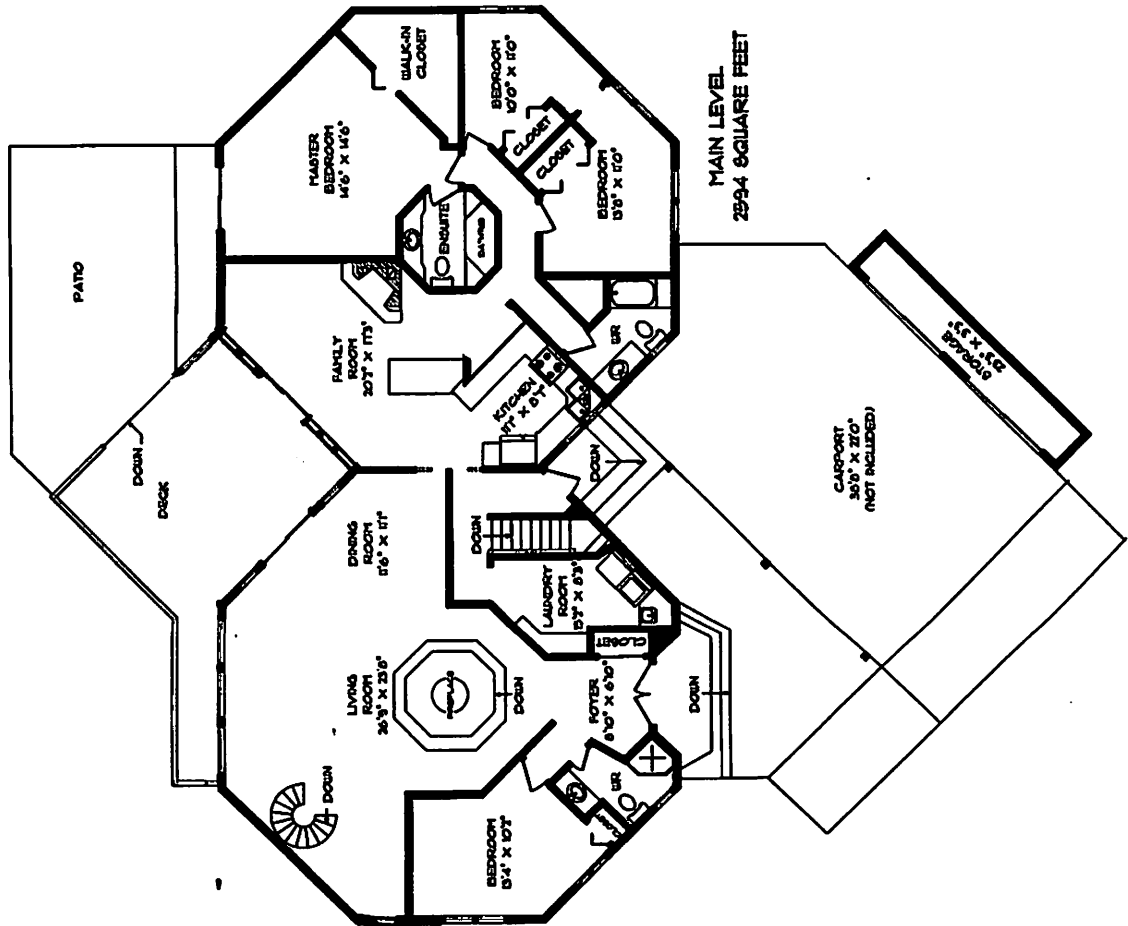

13536 20th AVENUE
WHITE ROCK

TOTAL USABLE AREA
8093 SQUARE FEET

LAURA THIBEAULT
604-604-531-1111

Seevirtual 360.com

- FLOOR PLANS
ROOM SIZES SHOULD BE CONSIDERED APPROXIMATE.
MEASUREMENTS ARE FOR PROMOTIONAL USE ONLY
AND ARE SUBJECT TO CERTIFICATION. E & O E.