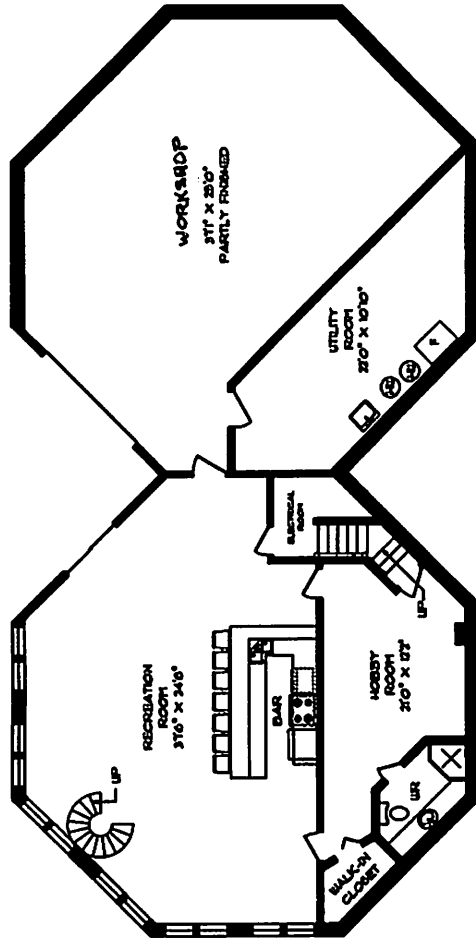

13536 20th AVENUE
WHITE ROCK

TOTAL USABLE AREA
8093 SQUARE FEET

LAURA THIBEAULT
604-604-531-1111

Seevirtual 360.com

- FLOOR PLANS
ROOM SIZES SHOULD BE CONSIDERED APPROXIMATE.
MEASUREMENTS ARE FOR PROMOTIONAL USE ONLY
AND ARE SUBJECT TO CERTIFICATION. E & O E.