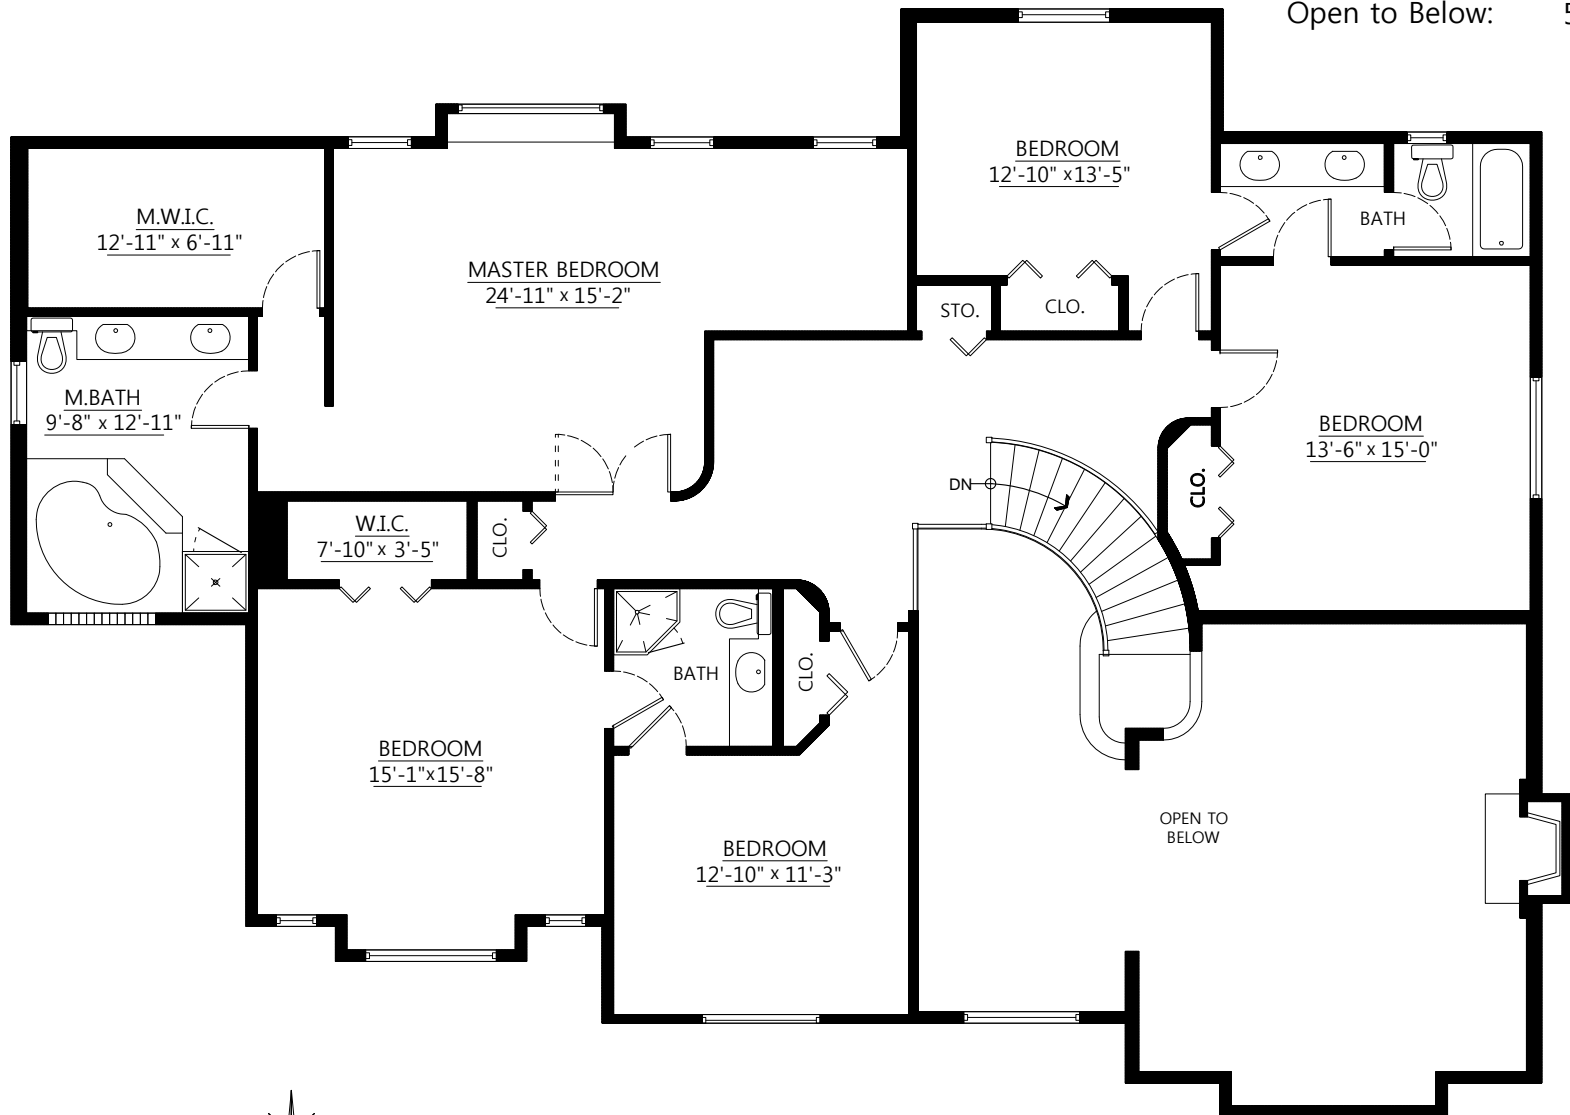

aly@alyshomes.com

**8780 Wheeler Rd.**

**Richmond, B.C.**

Main Floor: 2,579 sq.ft.

Upper Floor: 1,953 sq.ft.

Total: 4,532 sq.ft.

Open to Below: 531 sq.ft.

Main Floor Plan  
Floor Area: 2,579 sq.ft.

Upper Floor: 1,953 sq.ft.

Total: 4,532 sq.ft.

Open to Below: 531 sq.ft.

Upper Floor Plan  
Floor Area: 1,963 sq.ft.