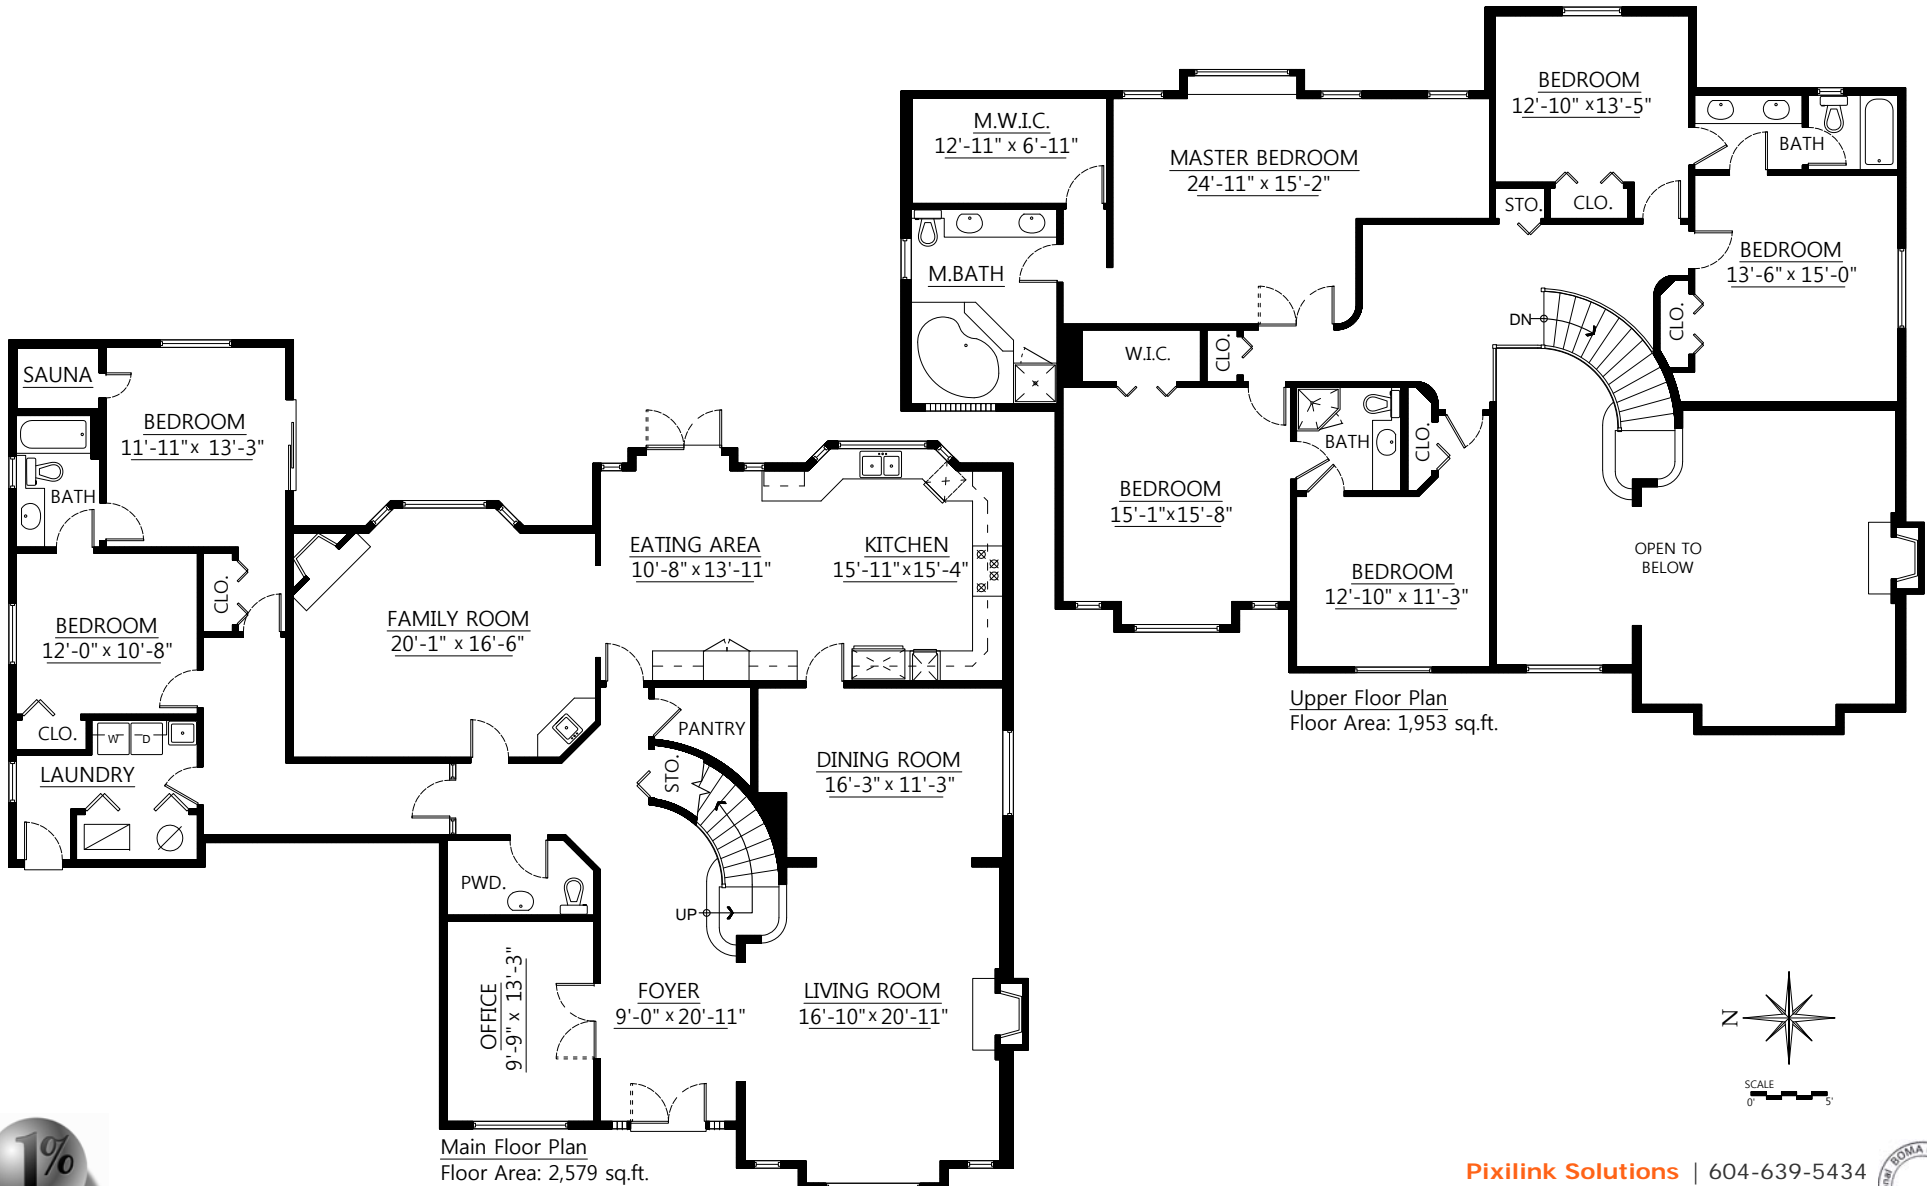

Upper Floor: 1,953 sq.ft.

Total: 4,532 sq.ft.

Open to Below: 531 sq.ft.

Pixilink Solutions | 604-639-5434

**Aly Madhani**

604-786-5555

One Percent Realty Ltd.

www.alyshomes.com

aly@alyshomes.com

**8780 Wheeler Rd.**

**Richmond, B.C.**

Main Floor: 2,579 sq.ft.

Upper Floor: 1,953 sq.ft.

Total: 4,532 sq.ft.

Open to Below: 531 sq.ft.

Main Floor Plan  
Floor Area: 2,579 sq.ft.

Upper Floor: 1,953 sq.ft.

Total: 4,532 sq.ft.

Open to Below: 531 sq.ft.

Upper Floor Plan  
Floor Area: 1,963 sq.ft.