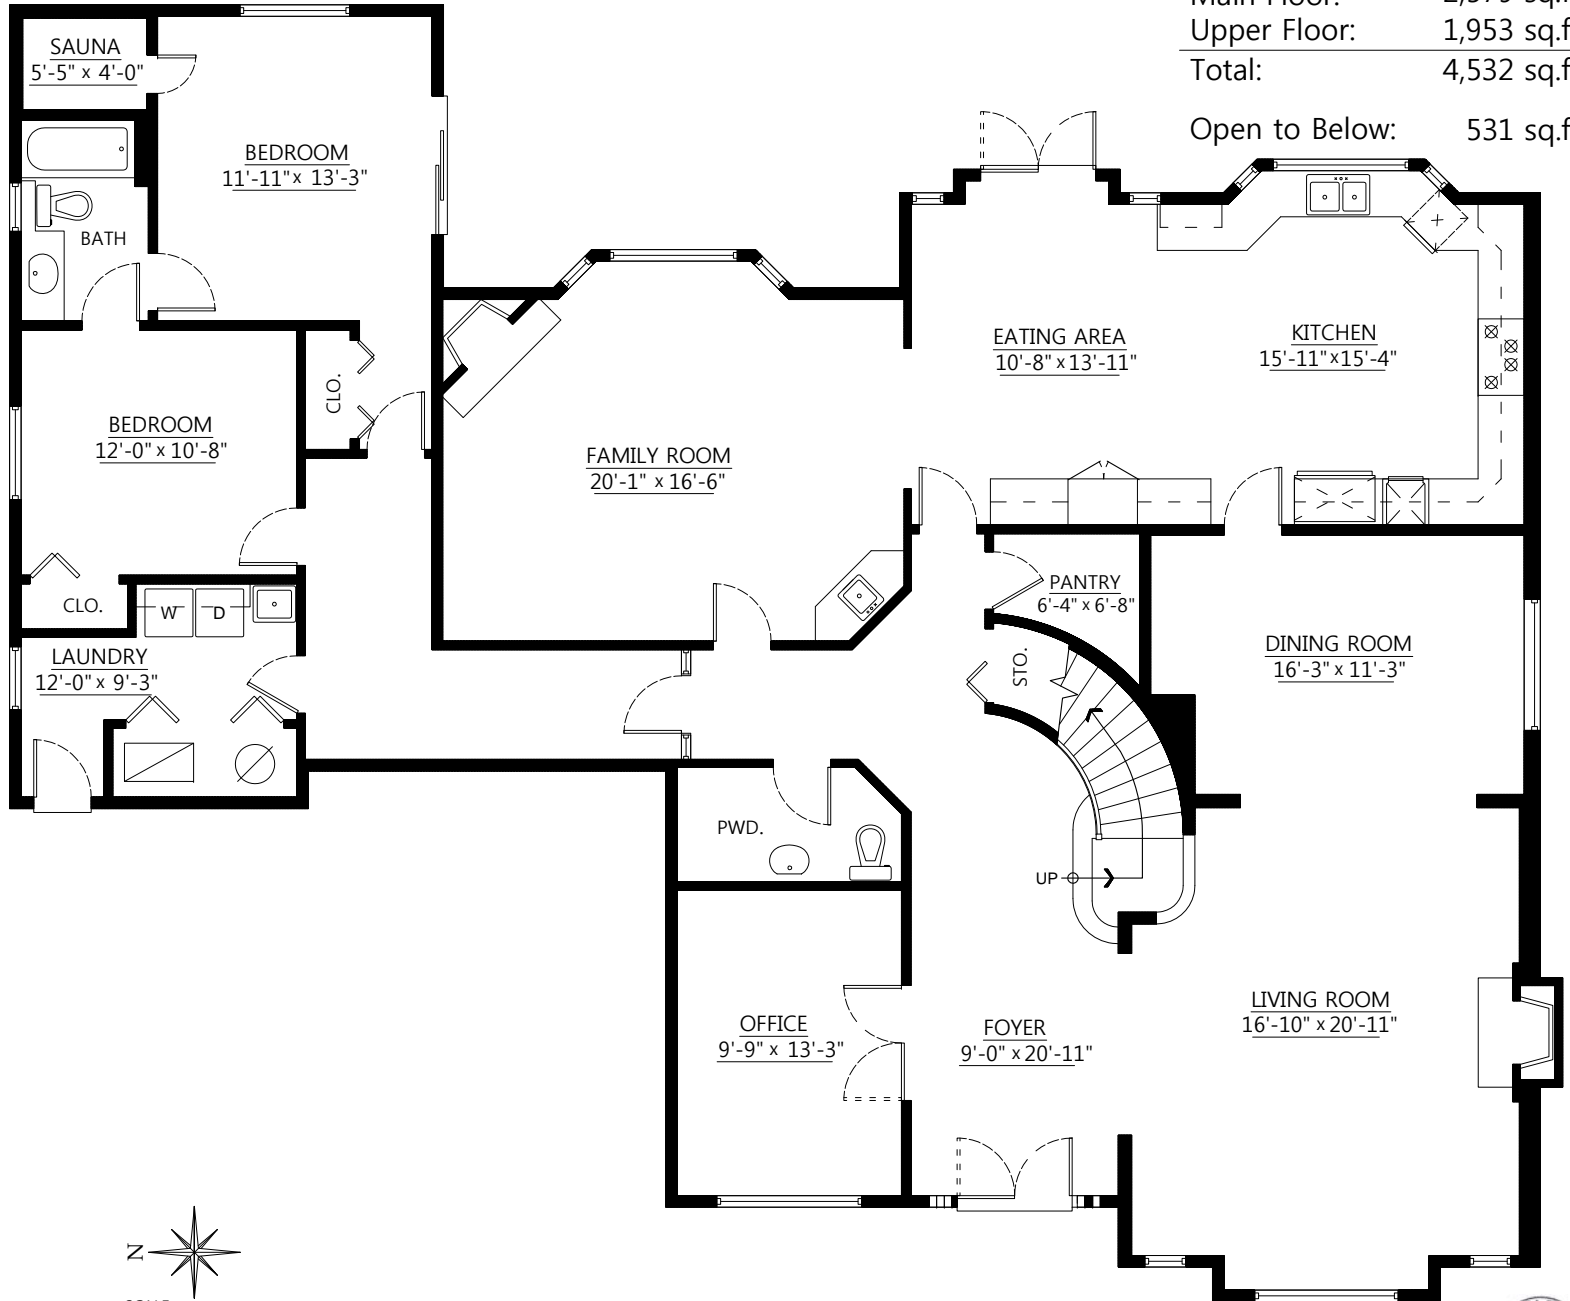

Upper Floor: 1,953 sq.ft.

Total: 4,532 sq.ft.

Open to Below: 531 sq.ft.

Pixilink Solutions | 604-639-5434

**Aly Madhani**

604-786-5555

One Percent Realty Ltd.

www.alyshomes.com

aly@alyshomes.com

**8780 Wheeler Rd.**

**Richmond, B.C.**

Main Floor: 2,579 sq.ft.

Upper Floor: 1,953 sq.ft.

Total: 4,532 sq.ft.

Open to Below: 531 sq.ft.

Main Floor Plan  
Floor Area: 2,579 sq.ft.

Upper Floor: 1,953 sq.ft.

Total: 4,532 sq.ft.

Open to Below: 531 sq.ft.

Upper Floor Plan  
Floor Area: 1,963 sq.ft.