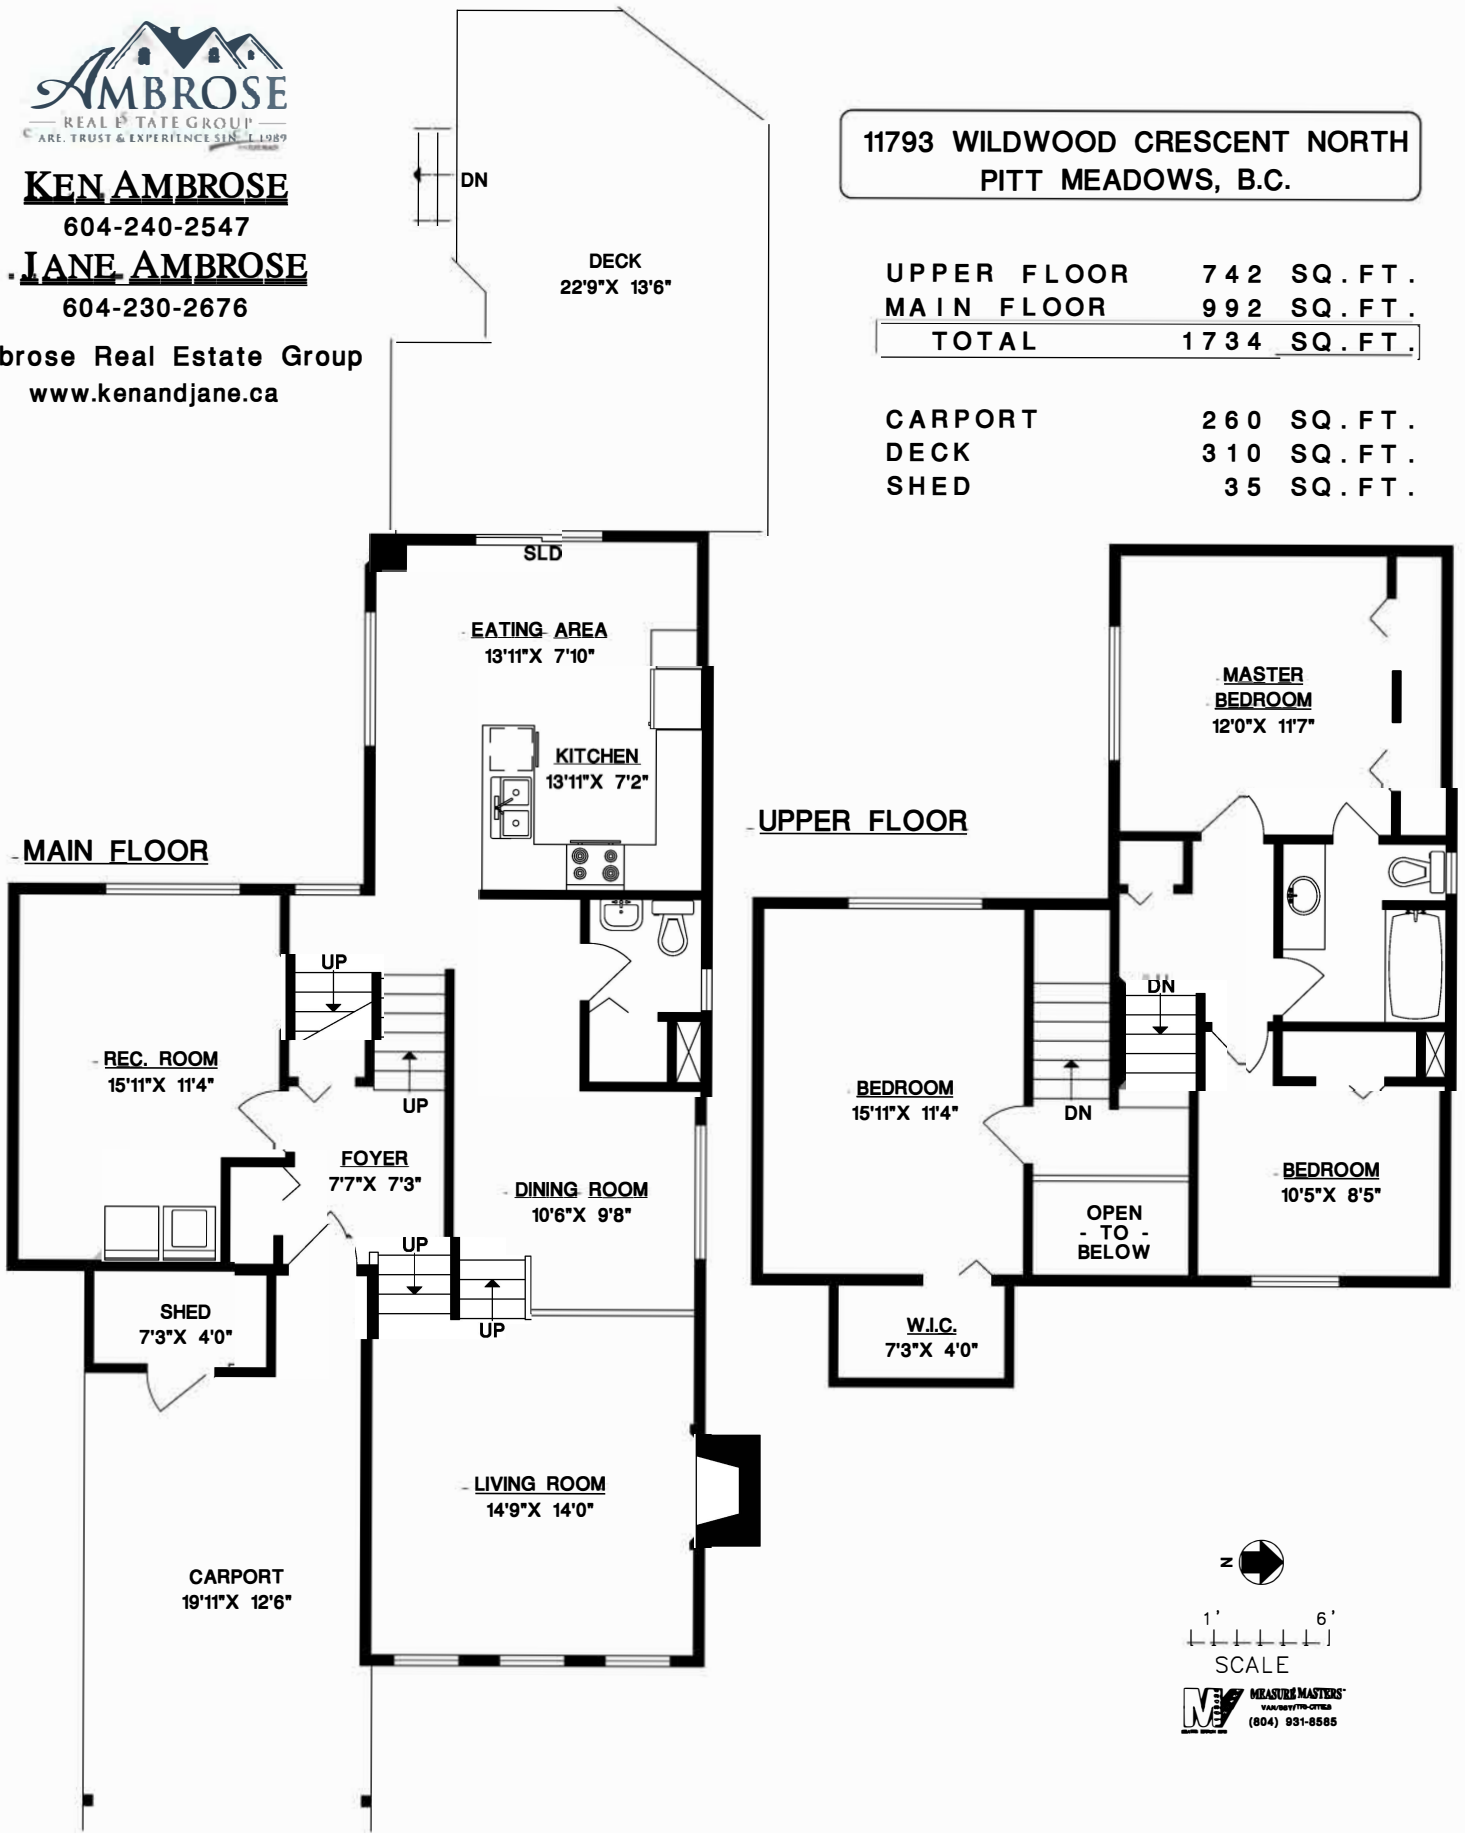

KEN AMBROSE

604-240-2547

JANE AMBROSE

604-230-2676

Ambrose Real Estate Group
www.kenandjane.ca

11793 WILDWOOD CRESCENT NORTH
PITT MEADOWS, B.C.

UPPER FLOOR	742	SQ. FT.
MAIN FLOOR	992	SQ. FT.
TOTAL	1734	SQ. FT.

CARPORT	260	SQ. FT.
DECK	310	SQ. FT.
SHED	35	SQ. FT.

1' |-----| 6'

 SCALE

 MASTER'S MASTERS

1400-10770-0708

 (604) 931-8565