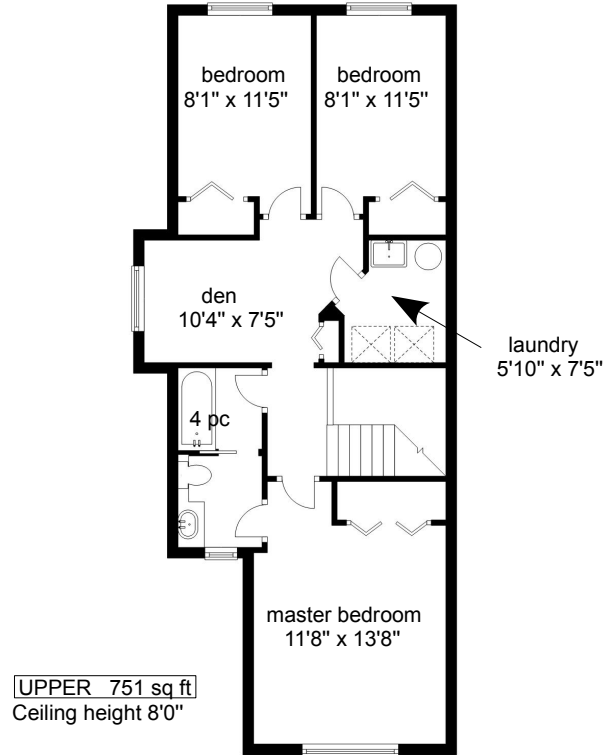

52 - 717 Aspen Road, Comox
Approx finished floor area 1318 sq.ft

Floor plans detailed for Tracy Fogtmann RE/MAX Ocean Pacific 250-339-2021
Measurements on the plans are intended for visual reference purposes only and should be verified