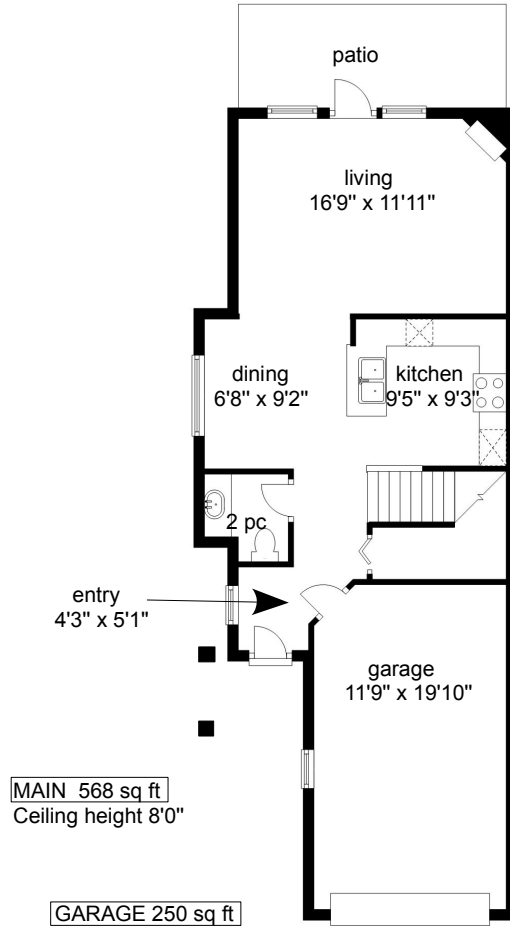

52 - 717 Aspen Road, Comox
Approx finished floor area 1318 sq.ft

Floor plans detailed for Tracy Fogtmann RE/MAX Ocean Pacific 250-339-2021
Measurements on the plans are intended for visual reference purposes only and should be verified