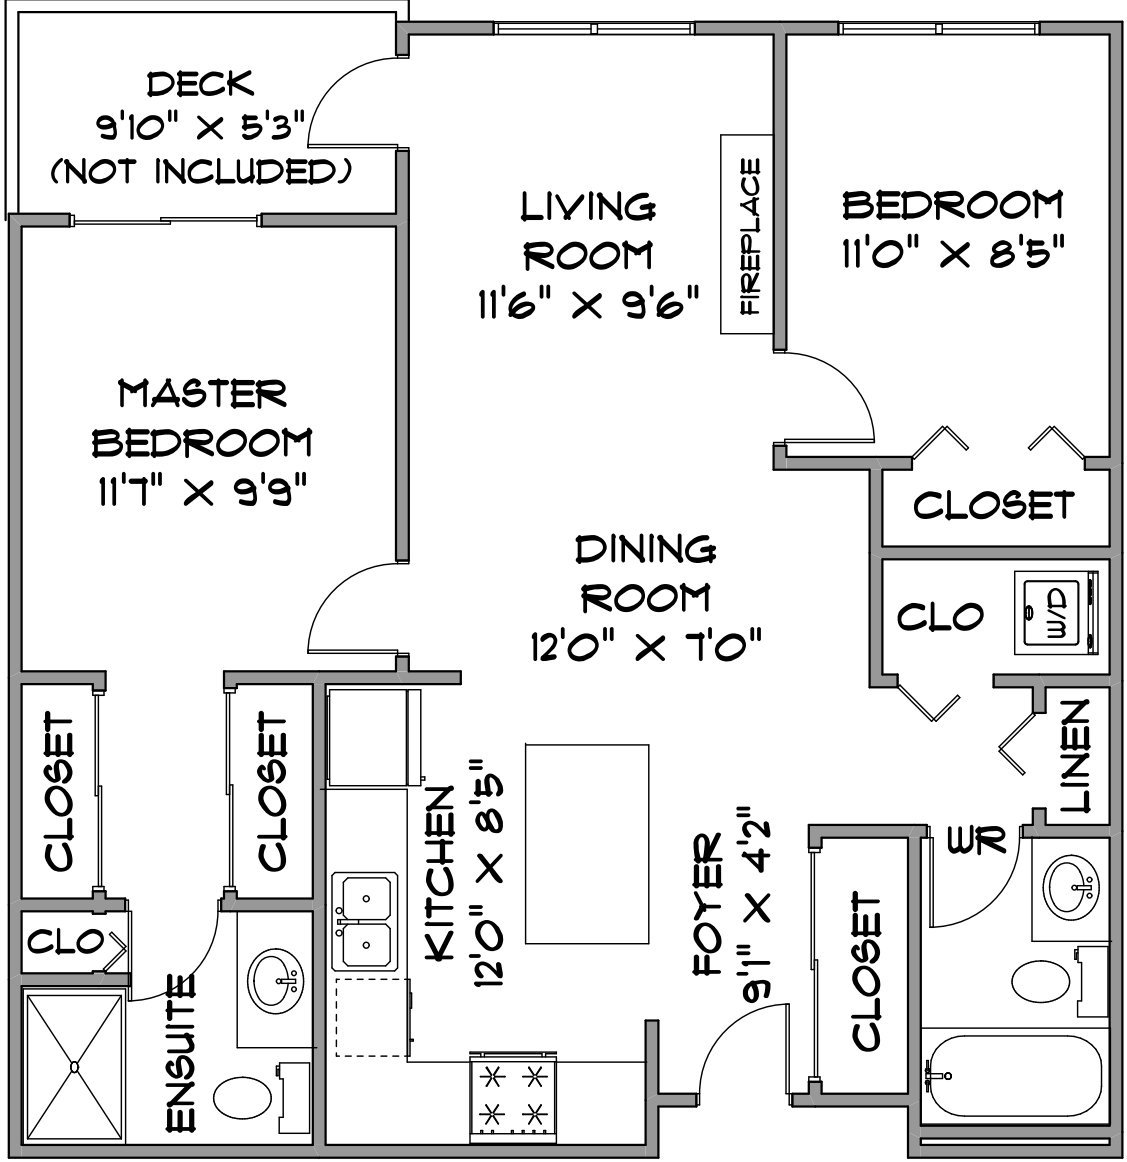

UNIT 320-15850 26th AVENUE
SURREY

Janet Sheard
Personal Real Estate Corporation

604.512.5570
janetsheard.ca

SQUARE FOOTAGE
TOTAL 830

DECK 51

MEASUREMENTS SHOULD BE CONSIDERED APPROXIMATE
AND ARE FOR PROMOTIONAL USE ONLY.
E & O Insured

778-231-6542 NOVEMBER 2018