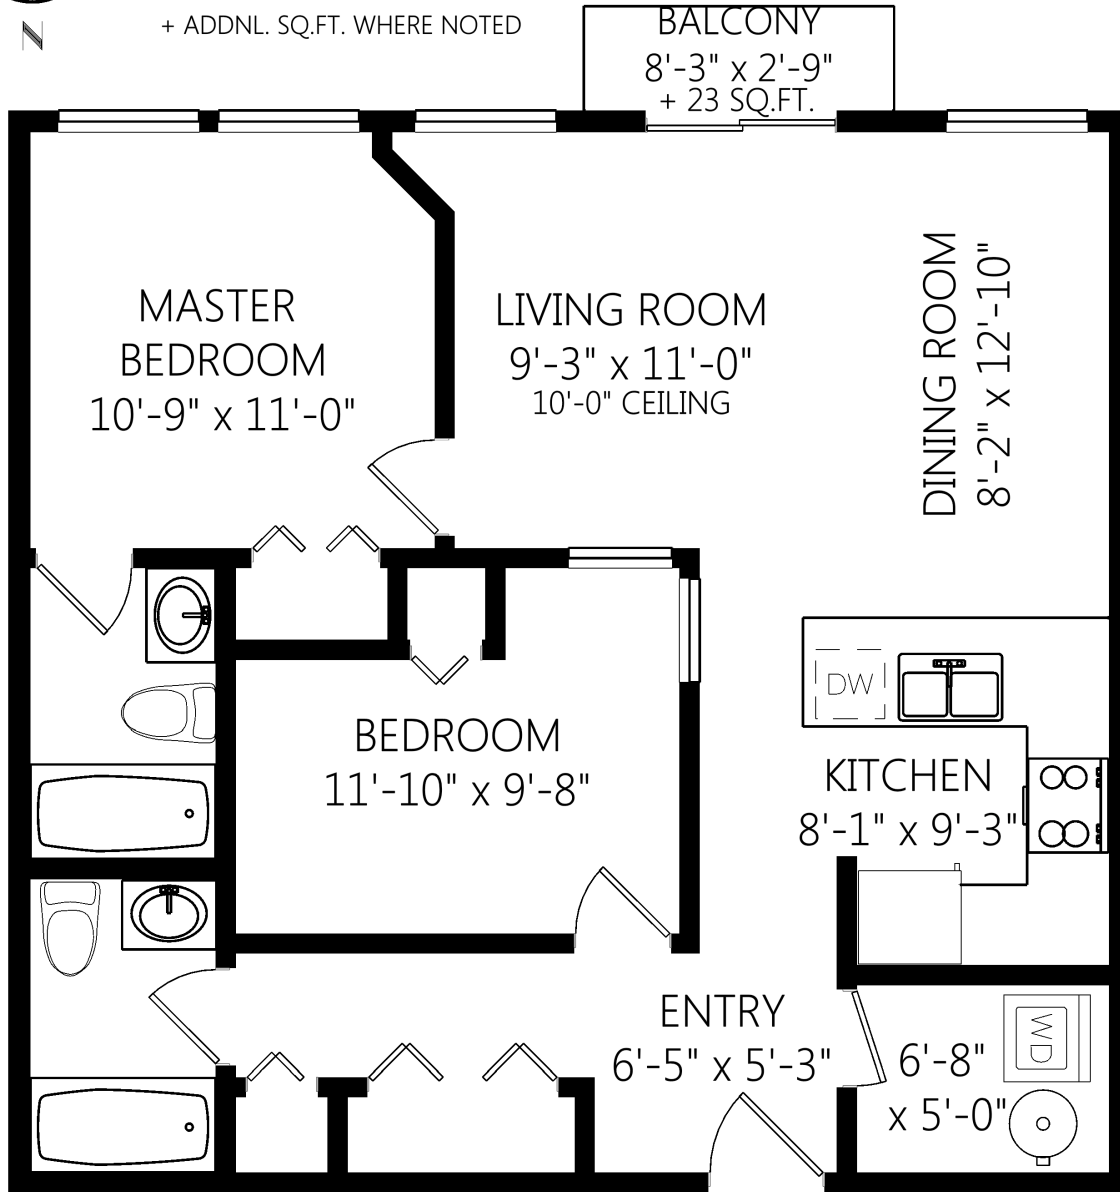

311-829 Goldstream Ave

SINGLE LEVEL

825 FINISHED SQ.FT.

+ ADDNL. SQ.FT. WHERE NOTED

	Fin. Sq.Ft.	UnFin. Sq.Ft.	Total Sq.Ft.
Single Level	825	0	825
Total	825	0	825

Shown length and width dimensions are approximate.
 Area sq.ft. is representative of the on-site measurements. (1" accuracy)