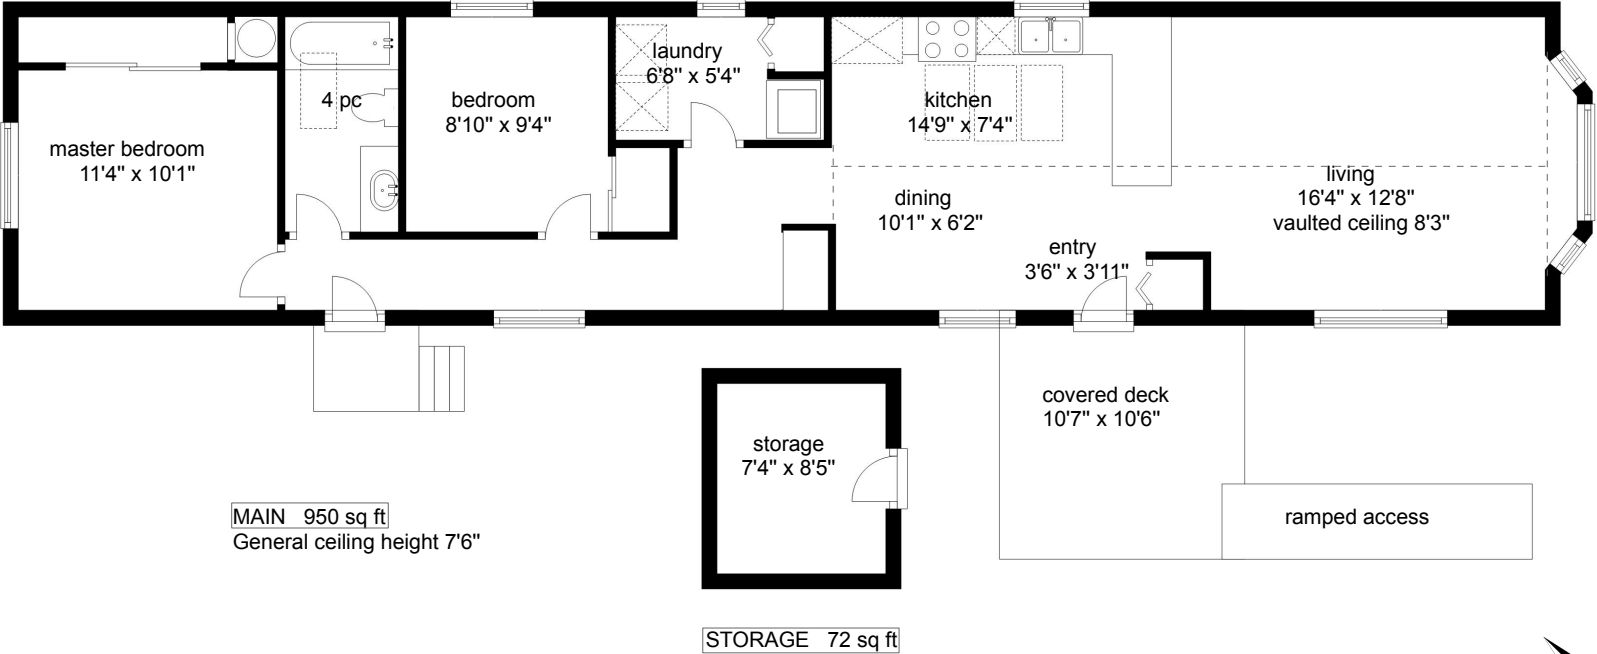

37 - 4714 Muir Road, Courtenay
Approx finished floor area 950 sq.ft.

Floor plans detailed for Tracy Fogtmann RE/MAX Ocean Pacific 250-339-2021
Measurements on the plans are intended for visual reference purposes only and should be verified