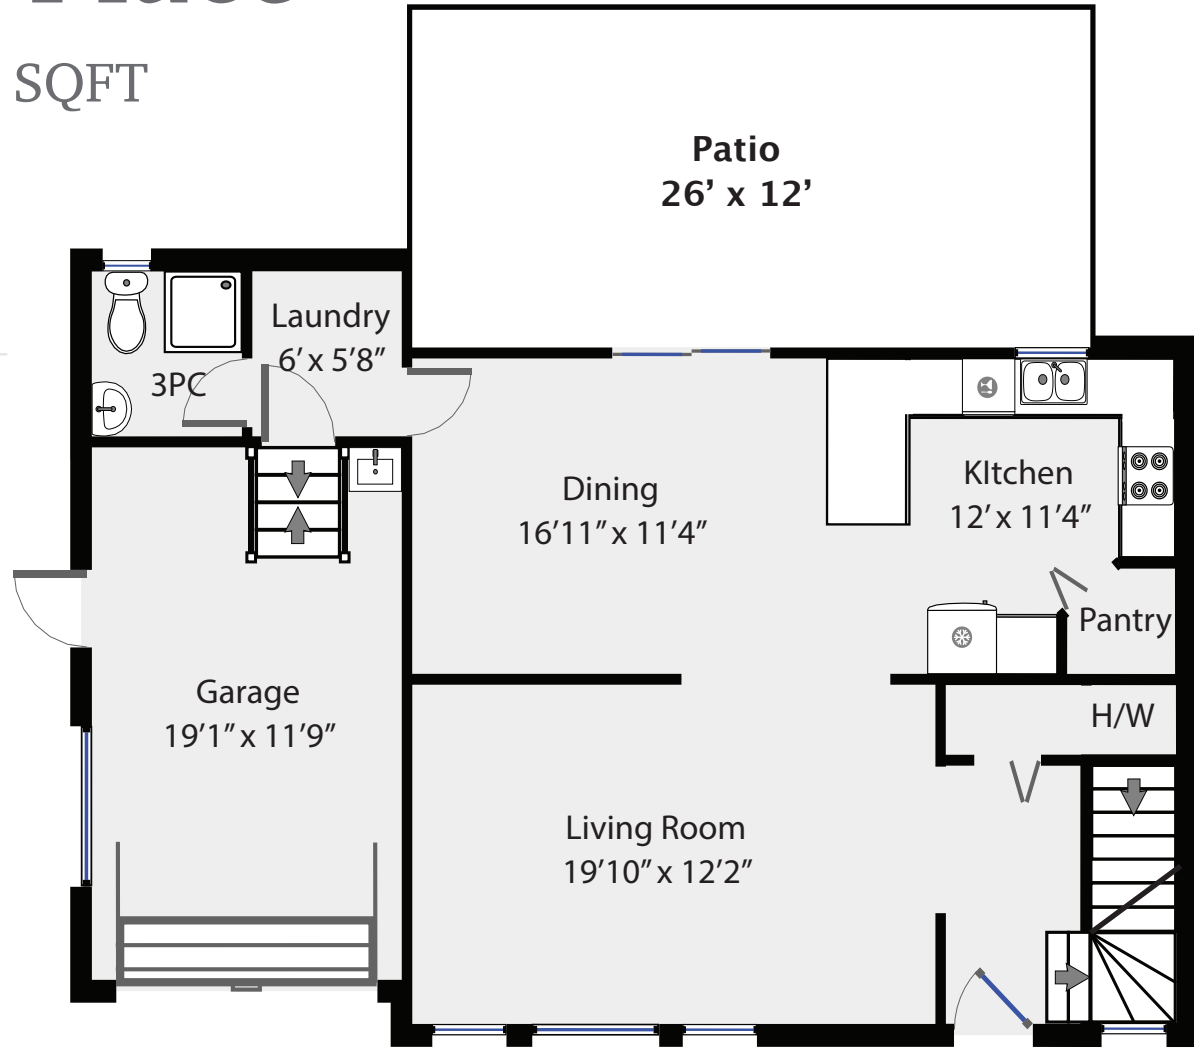

508 Deerwood Place

Total Square Footage 1,608 SQFT

Upper Floor 774 SQFT

Entrance
9'3" x 5'

Main Floor 834 SQFT

RE/MAX
PREPARED FOR

COURTNEY & ANGLIN

REAL ESTATE GROUP

Swift Home Tours
250-218-5671

PREPARED FOR EXCLUSIVE USE OF MICHELE COURTNEY & BILL ANGLIN
MEASUREMENTS ON PLANS ARE INTENDED FOR VISUAL
REFERENCE ONLY AND SHOULD BE VERIFIED.
ALL AREA SQFT TOTALS ARE INCLUSIVE OF EXTERIOR WALLS.
ALL INTERIOR DIMENSIONS ARE FROM INTERIOR WALLS.