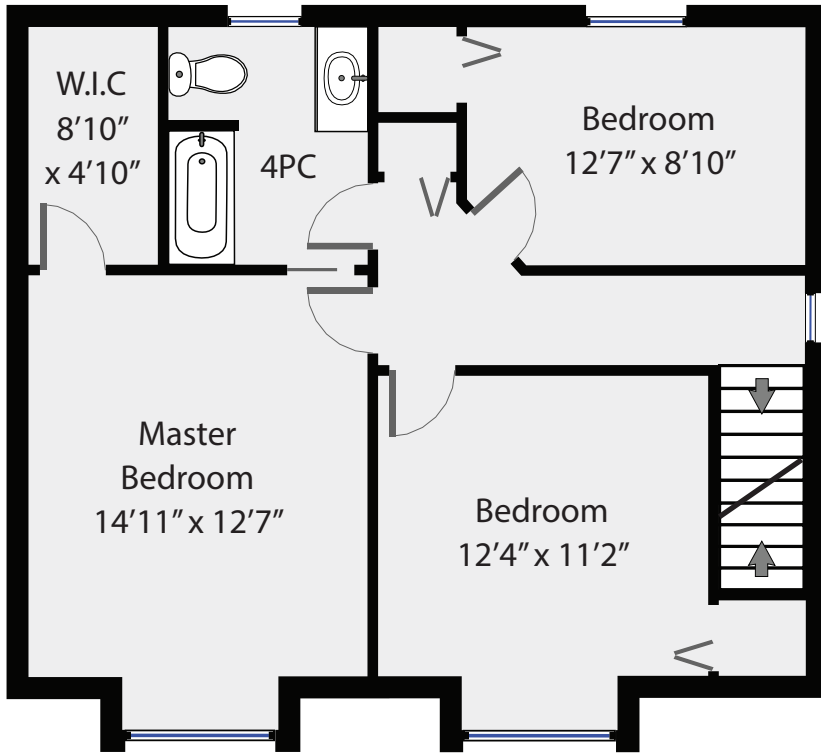

508 Deerwood Place

Total Square Footage 1,608 SQFT

Upper Floor 774 SQFT

Entrance
9'3" x 5'

Main Floor 834 SQFT

RE/MAX
PREPARED FOR

COURTNEY & ANGLIN

REAL ESTATE GROUP

Swift Home Tours
250-218-5671

PREPARED FOR EXCLUSIVE USE OF MICHELE COURTNEY & BILL ANGLIN
MEASUREMENTS ON PLANS ARE INTENDED FOR VISUAL
REFERENCE ONLY AND SHOULD BE VERIFIED.
ALL AREA SQFT TOTALS ARE INCLUSIVE OF EXTERIOR WALLS.
ALL INTERIOR DIMENSIONS ARE FROM INTERIOR WALLS.