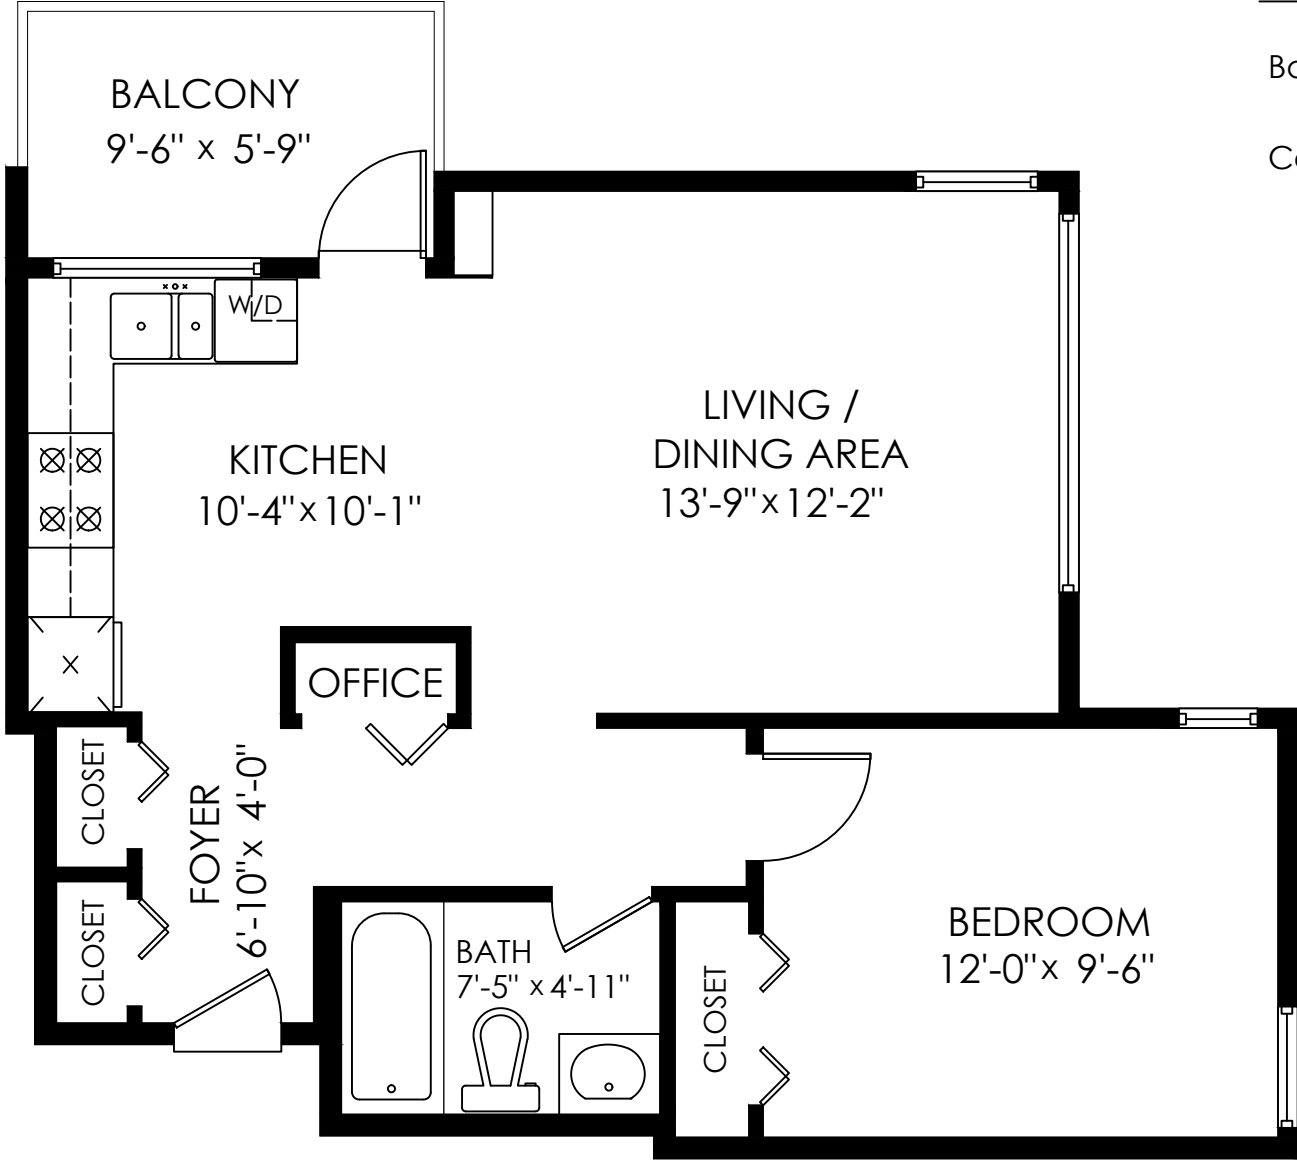

## 410 - 2920 Ash St Vancouver

Floor Area: 617 sq.ft.

Balcony: 57 sq.ft.

Ceiling Height: 8'-0"

Measuring, Design & Permits | 604-876-3738