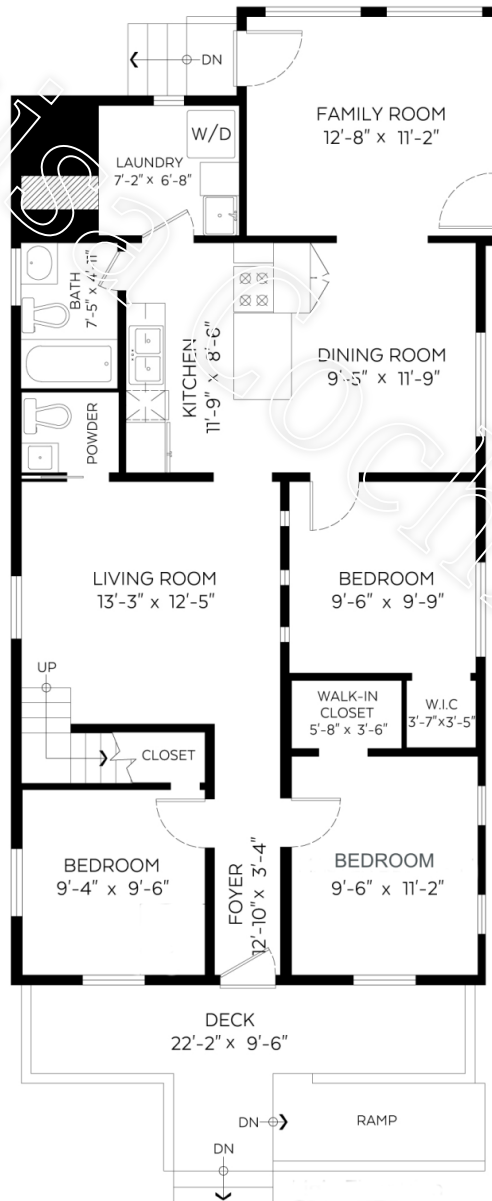

Floorplans ~ 3408 ~ 33rd Avenue

Studio Suite - 396 sqft

Upper Floor - 257 sqft

Basement - 963 sqft

Main Floor - 1,172 sqft

Auxiliary Area

Deck: 126 sqft

Total - 3,050 SqFt / 1,961 Finished SqFt