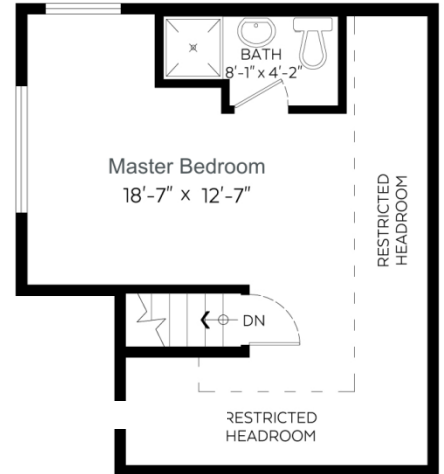

Floorplans ~ 3408 ~ 33rd Avenue

Studio Suite - 396 sqft

Upper Floor - 257 sqft

Basement - 963 sqft

Main Floor - 1,172 sqft

Auxiliary Area

Deck: 126 sqft

Total - 3,050 SqFt / 1,961 Finished SqFt