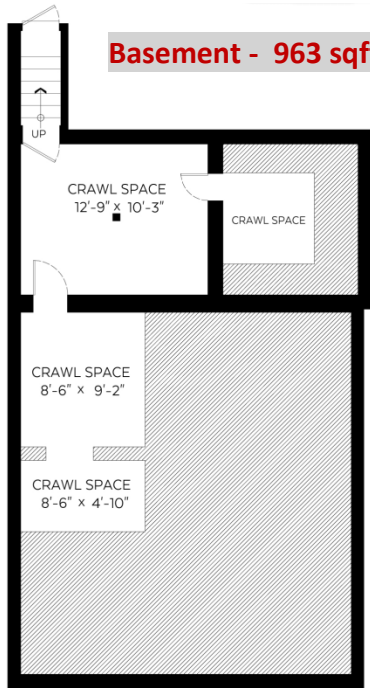

Floorplans ~ 3408 ~ 33rd Avenue

Studio Suite - 396 sqft

Upper Floor - 257 sqft

Basement - 963 sqft

Main Floor - 1,172 sqft

Auxiliary Area

Deck: 126 sqft

Total - 3,050 SqFt / 1,961 Finished SqFt