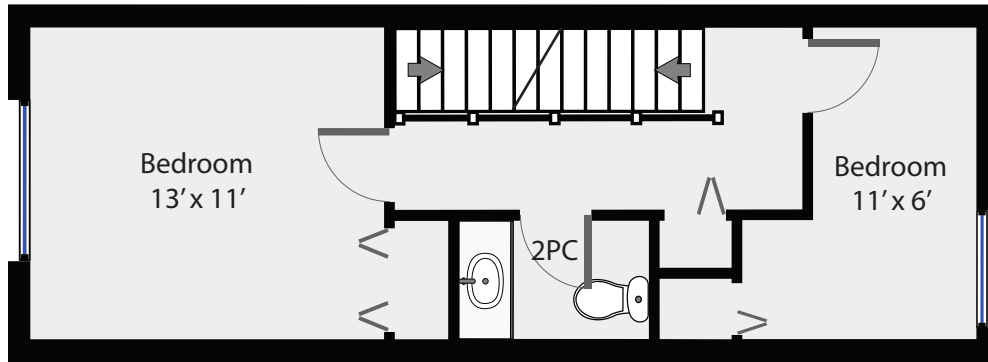

#1 - 1646 Balmoral Ave.

Total Square Footage
1,523 SQFT

Upper Floor
385 SQFT

Main Floor
1,138 SQFT