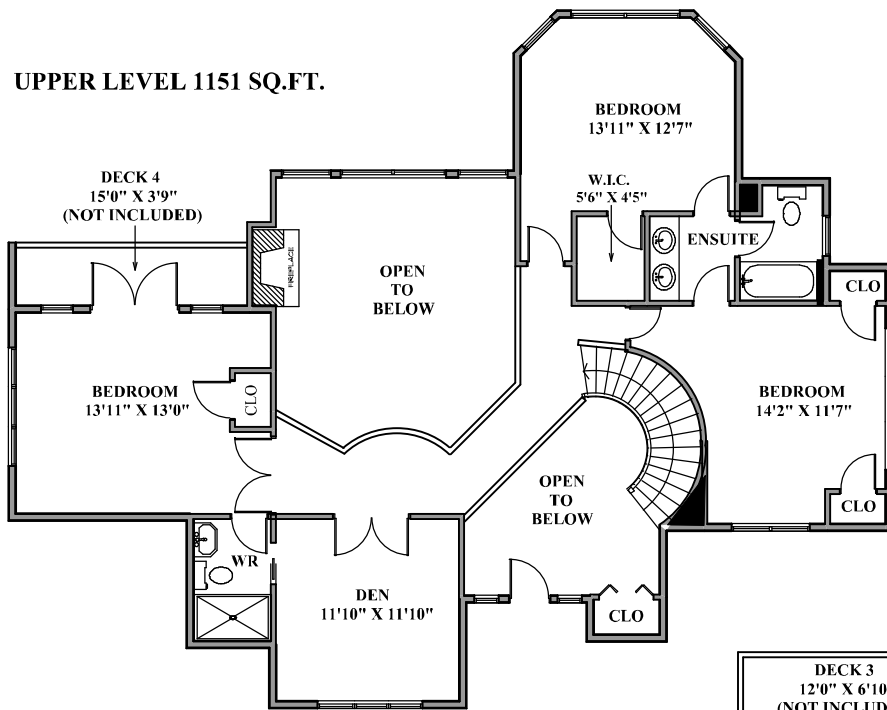

**3499 CANTERBURY PLACE
SOUTH SURREY**

**BIANCA MYDDLETON
604-535-SOLD(7653)**

SQUARE FOOTAGE
MAIN LEVEL 2125
UPPER LEVEL 1151
LOWER LEVEL 920
TOTAL FINISHED 4196

UNFINISHED 1098
TOTAL AREA 5294

GARAGE 581
DECK 1 170
DECK 2 123
DECK 3 90
DECK 4 65

UPPER LEVEL 1151 SQ.FT.

MAIN LEVEL 2125 SQ.FT.

LOWER LEVEL 920 SQ.FT.