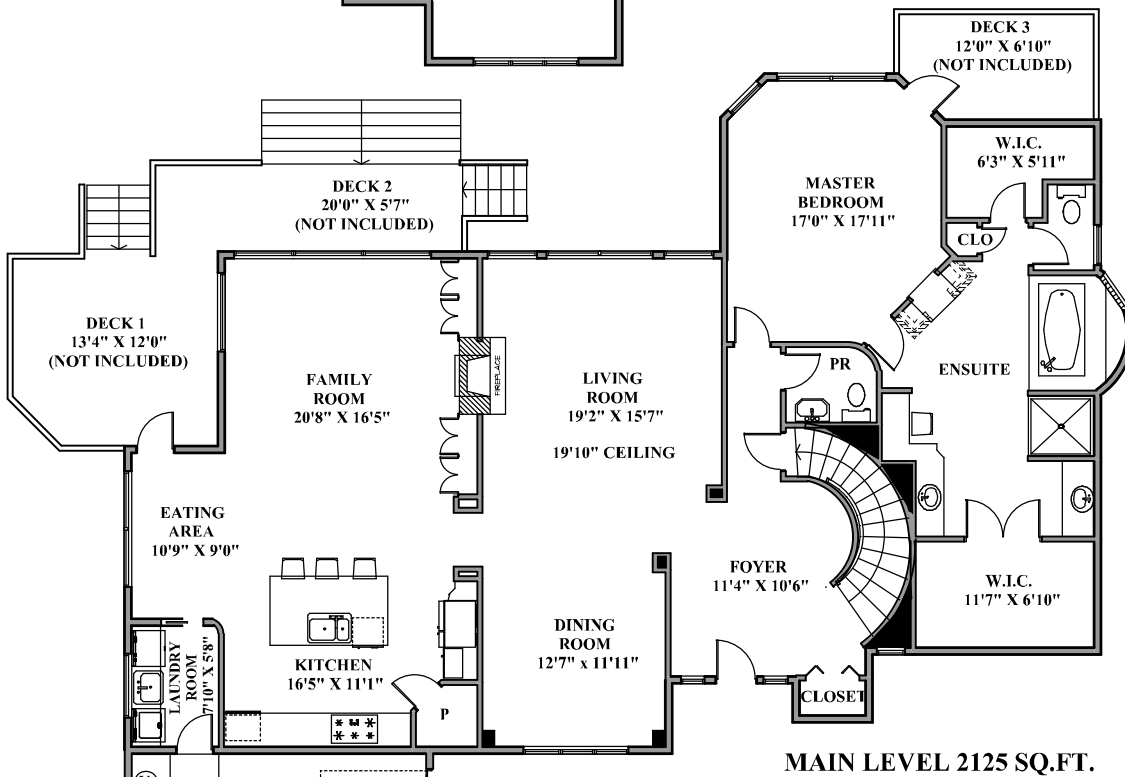

**3499 CANTERBURY PLACE
SOUTH SURREY**

**BIANCA MYDDLETON
604-535-SOLD(7653)**

SQUARE FOOTAGE
MAIN LEVEL 2125
UPPER LEVEL 1151
LOWER LEVEL 920
TOTAL FINISHED 4196

UNFINISHED 1098
TOTAL AREA 5294

GARAGE 581
DECK 1 170
DECK 2 123
DECK 3 90
DECK 4 65

UPPER LEVEL 1151 SQ.FT.

MAIN LEVEL 2125 SQ.FT.

LOWER LEVEL 920 SQ.FT.