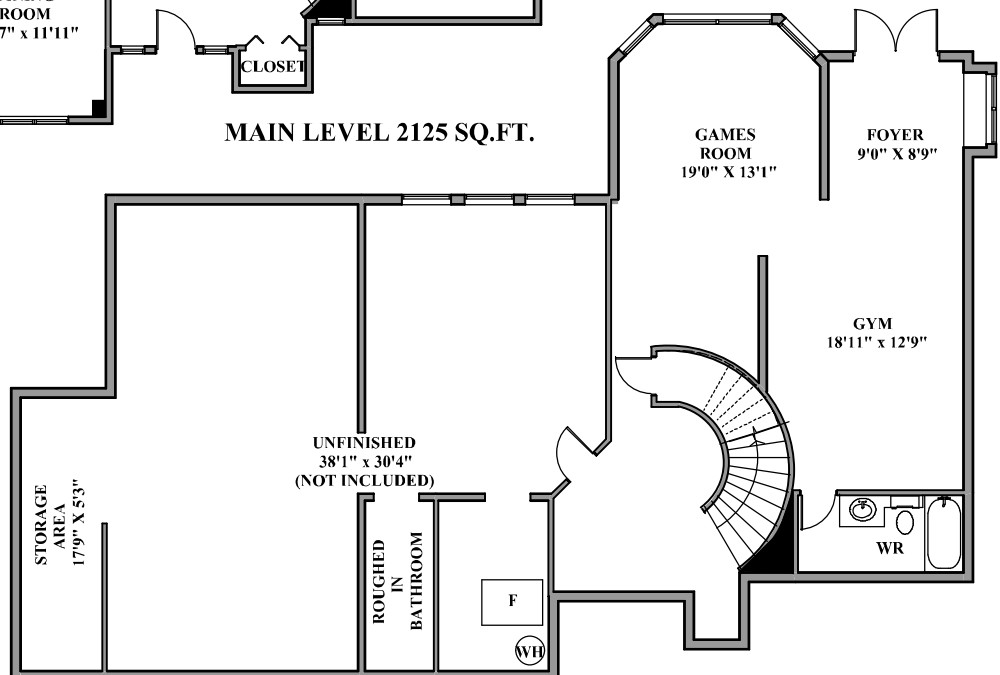

**3499 CANTERBURY PLACE
SOUTH SURREY**

**BIANCA MYDDLETON
604-535-SOLD(7653)**

SQUARE FOOTAGE
MAIN LEVEL 2125
UPPER LEVEL 1151
LOWER LEVEL 920
TOTAL FINISHED 4196

UNFINISHED 1098
TOTAL AREA 5294

GARAGE 581
DECK 1 170
DECK 2 123
DECK 3 90
DECK 4 65

UPPER LEVEL 1151 SQ.FT.

MAIN LEVEL 2125 SQ.FT.

LOWER LEVEL 920 SQ.FT.