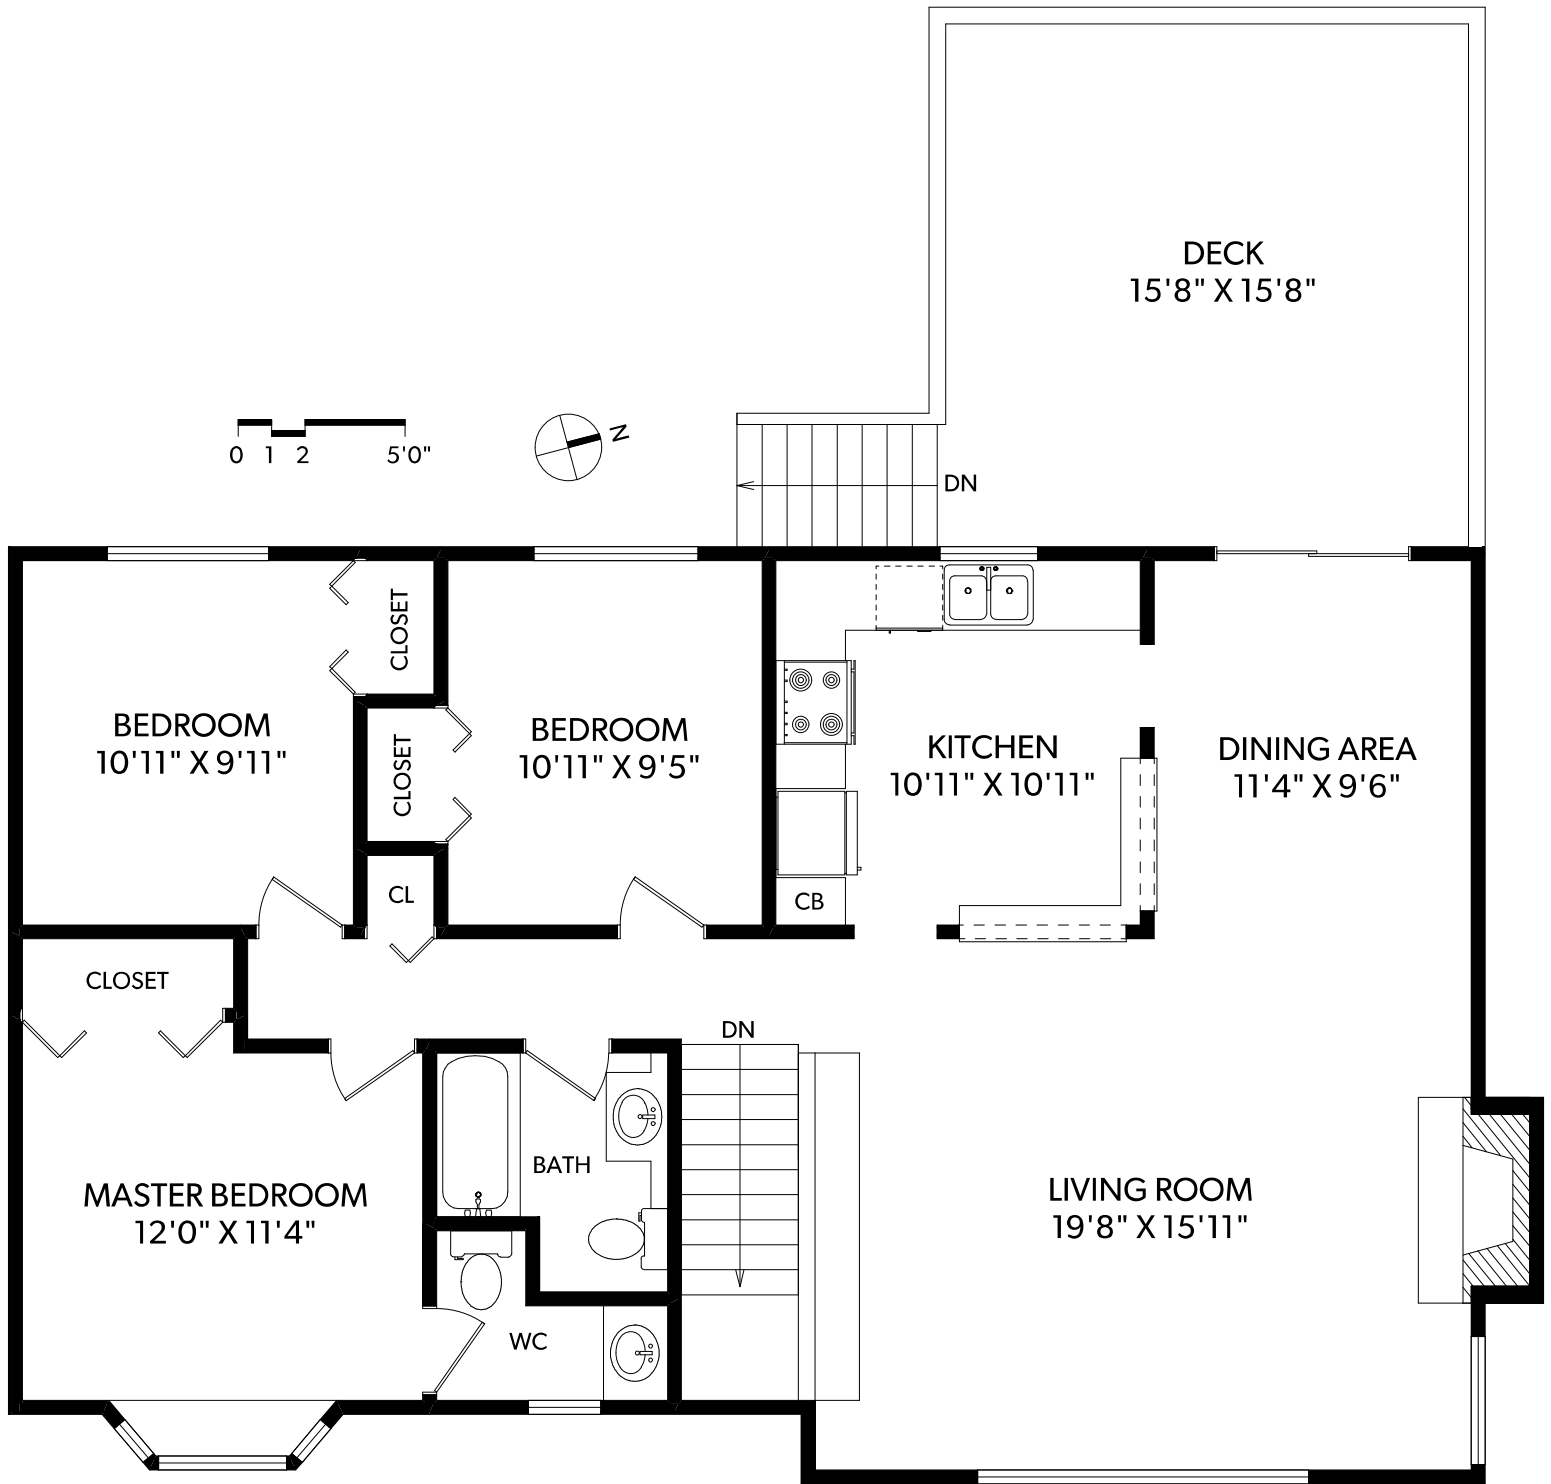

MAIN FLOOR

FLOOR	FINISHED	UNFINISHED	TOTAL	OTHER AREAS
MAIN	1192	0	1192	DECK 269
GROUND	808	0	808	SHED 192
TOTAL	2000	0	2000	GARAGE 317

REAL FOTO **3349 BETULA PLACE**
 DOCUMENT PREPARED FOR THE EXCLUSIVE USE OF
TORI FELDMAN

GROUND FLOOR

FLOOR	FINISHED	UNFINISHED	TOTAL	OTHER AREAS	
MAIN	1192	0	1192	DECK	269
GROUND	808	0	808	SHED	192
TOTAL	2000	0	2000	GARAGE	317

REAL FOTO **3349 BETULA PLACE**
 DOCUMENT PREPARED FOR THE EXCLUSIVE USE OF
TORI FELDMAN