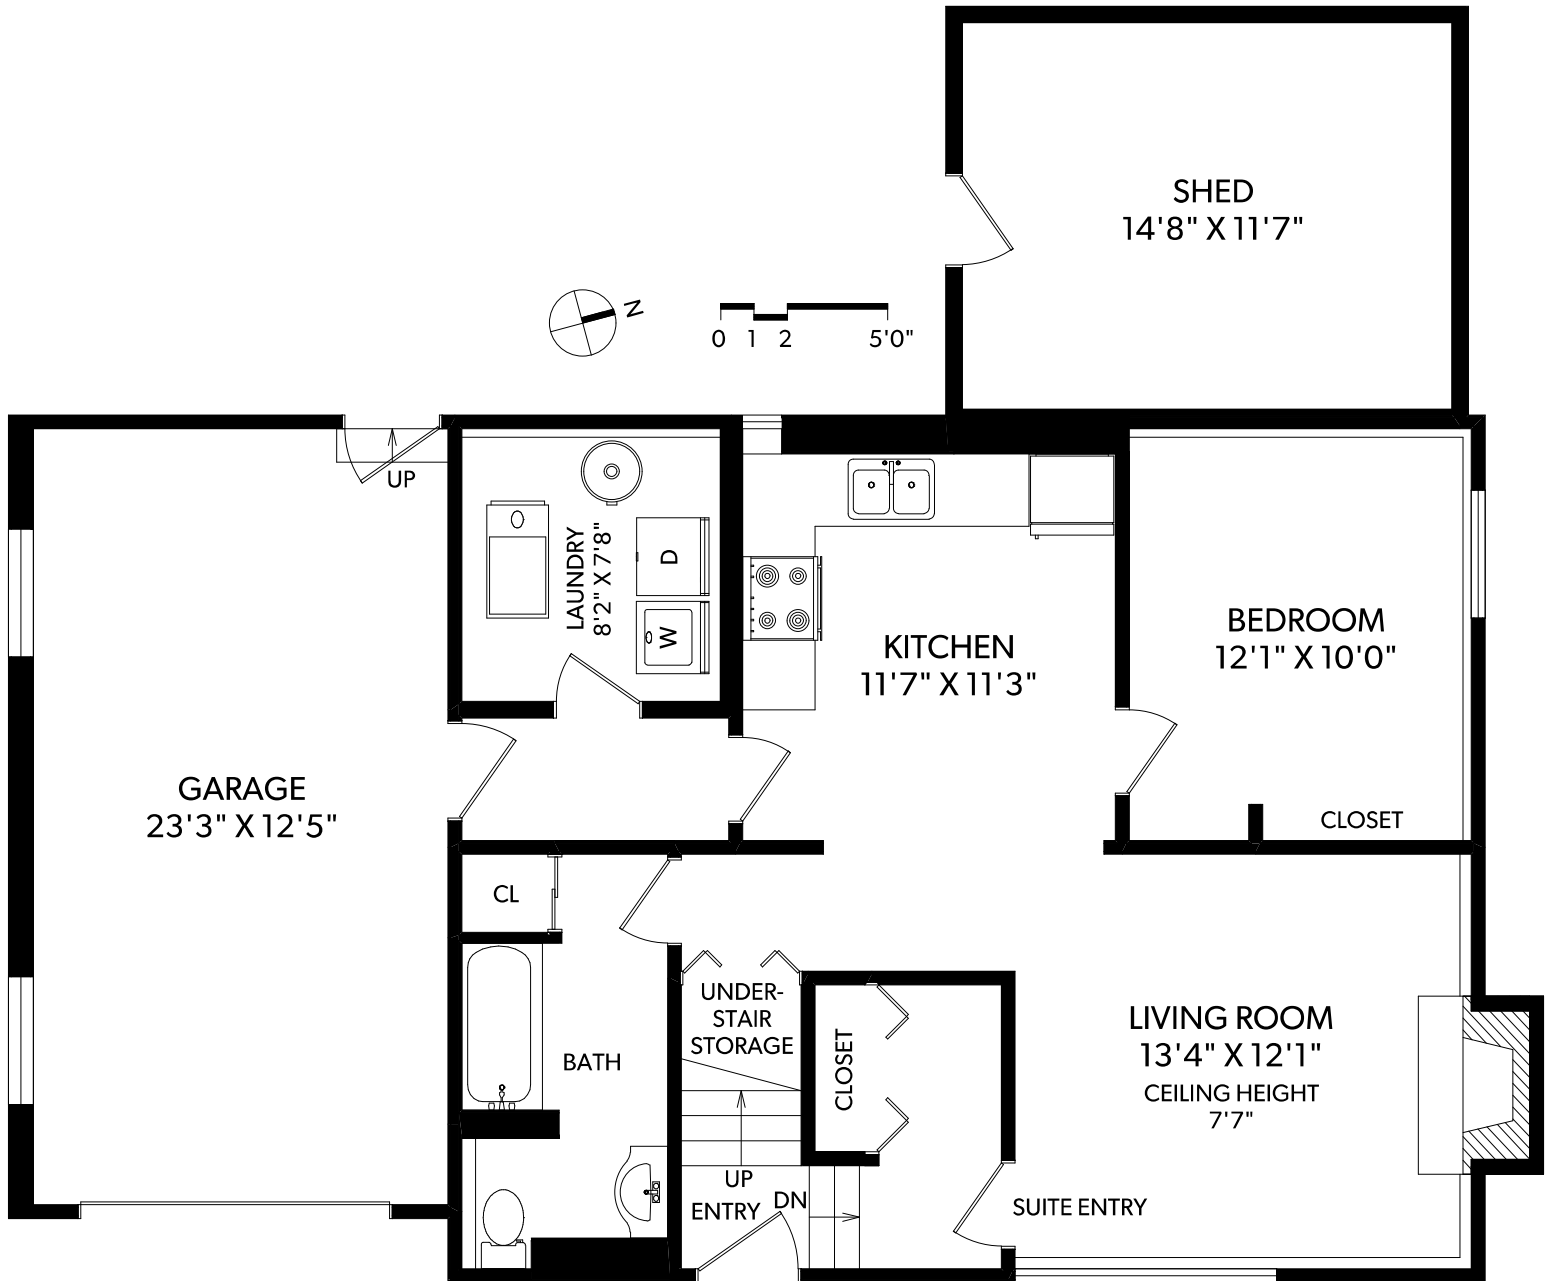

MAIN FLOOR

FLOOR	FINISHED	UNFINISHED	TOTAL	OTHER AREAS
MAIN	1192	0	1192	DECK 269
GROUND	808	0	808	SHED 192
TOTAL	2000	0	2000	GARAGE 317

REAL FOTO **3349 BETULA PLACE**
 DOCUMENT PREPARED FOR THE EXCLUSIVE USE OF
TORI FELDMAN

250-388-6998
 ORDERS@REALFOTO.CA MEASURED 06/22/2016 BY JACOB GALATI

All information furnished regarding this property is from sources deemed reliable but no warranty or representation is made to the accuracy thereof.

GROUND FLOOR

FLOOR	FINISHED	UNFINISHED	TOTAL	OTHER AREAS	
MAIN	1192	0	1192	DECK	269
GROUND	808	0	808	SHED	192
TOTAL	2000	0	2000	GARAGE	317

REAL FOTO **3349 BETULA PLACE**
 DOCUMENT PREPARED FOR THE EXCLUSIVE USE OF
TORI FELDMAN