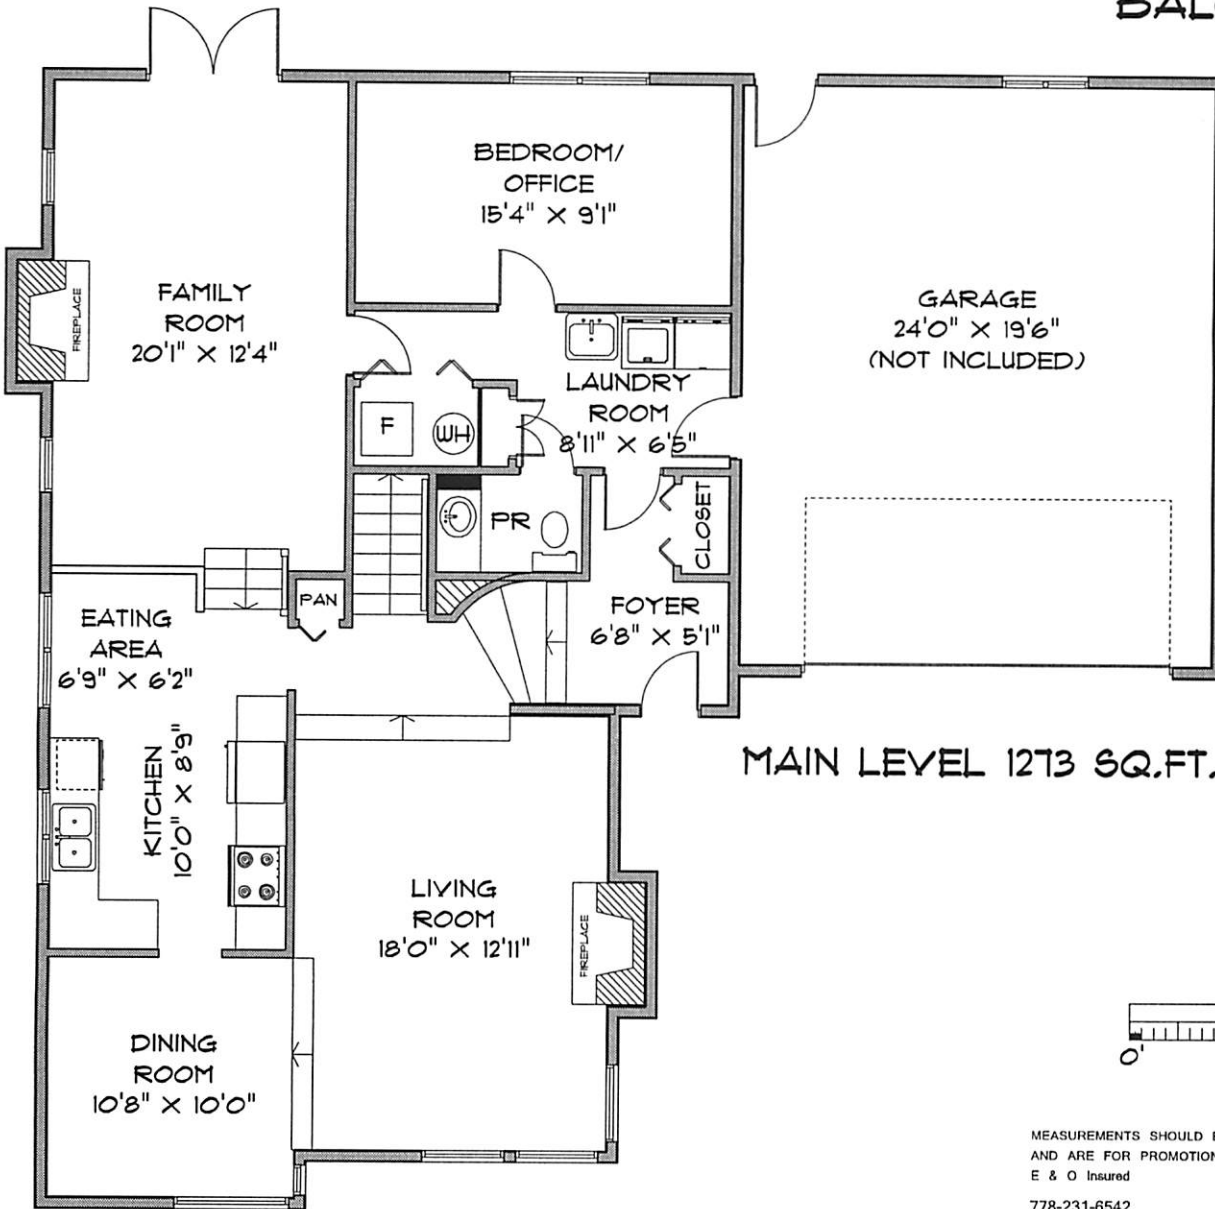

14358 GREENCREST DRIVE
SURREY

LAURA THIBEAULT
604-531-1111

SQUARE FOOTAGE
MAIN LEVEL 1273
UPPER LEVEL 627
TOTAL 1900

GARAGE 500
BALCONY 56

UPPER LEVEL 627 SQ.FT.

MAIN LEVEL 1273 SQ.FT.

MEASUREMENTS SHOULD BE CONSIDERED APPROXIMATE
AND ARE FOR PROMOTIONAL USE ONLY.