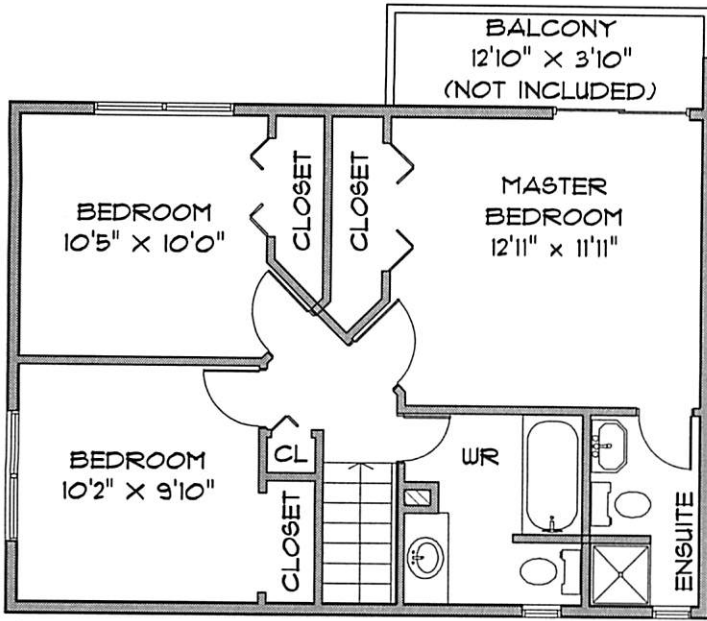

14358 GREENCREST DRIVE
SURREY

LAURA THIBEAULT
604-531-1111

SQUARE FOOTAGE
MAIN LEVEL 1273
UPPER LEVEL 627
TOTAL 1900

GARAGE 500
BALCONY 56

UPPER LEVEL 627 SQ.FT.

MAIN LEVEL 1273 SQ.FT.

MEASUREMENTS SHOULD BE CONSIDERED APPROXIMATE
AND ARE FOR PROMOTIONAL USE ONLY.