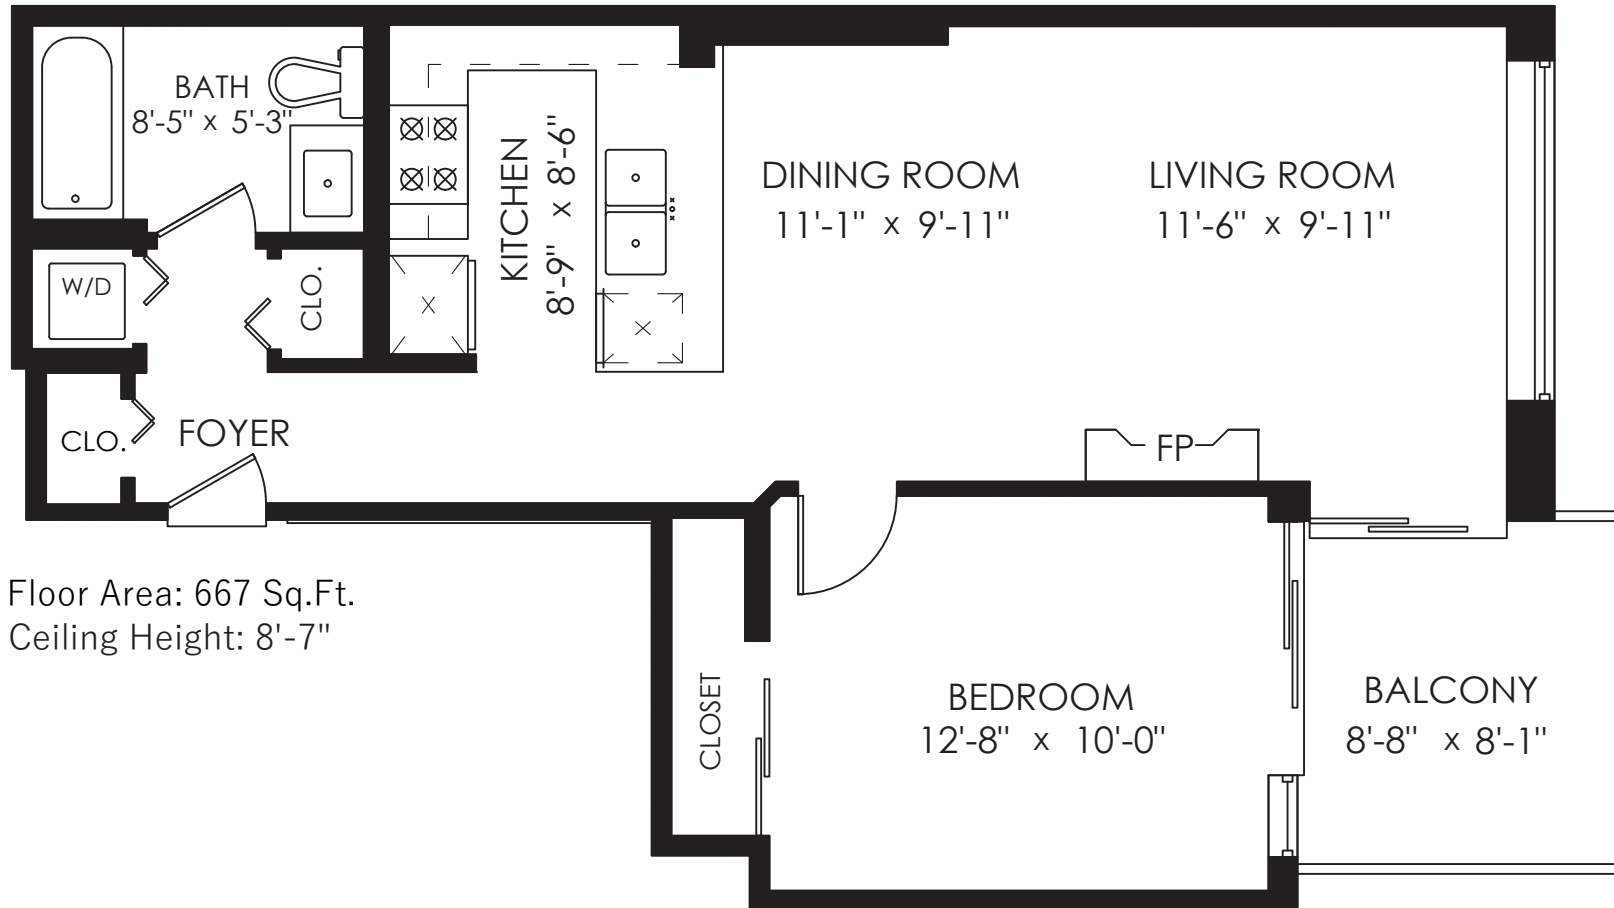

Floor Area 667 SQ.FT.

Balcony 75 SQ.FT.

Floor Area: 667 Sq.Ft.
Ceiling Height: 8'-7"