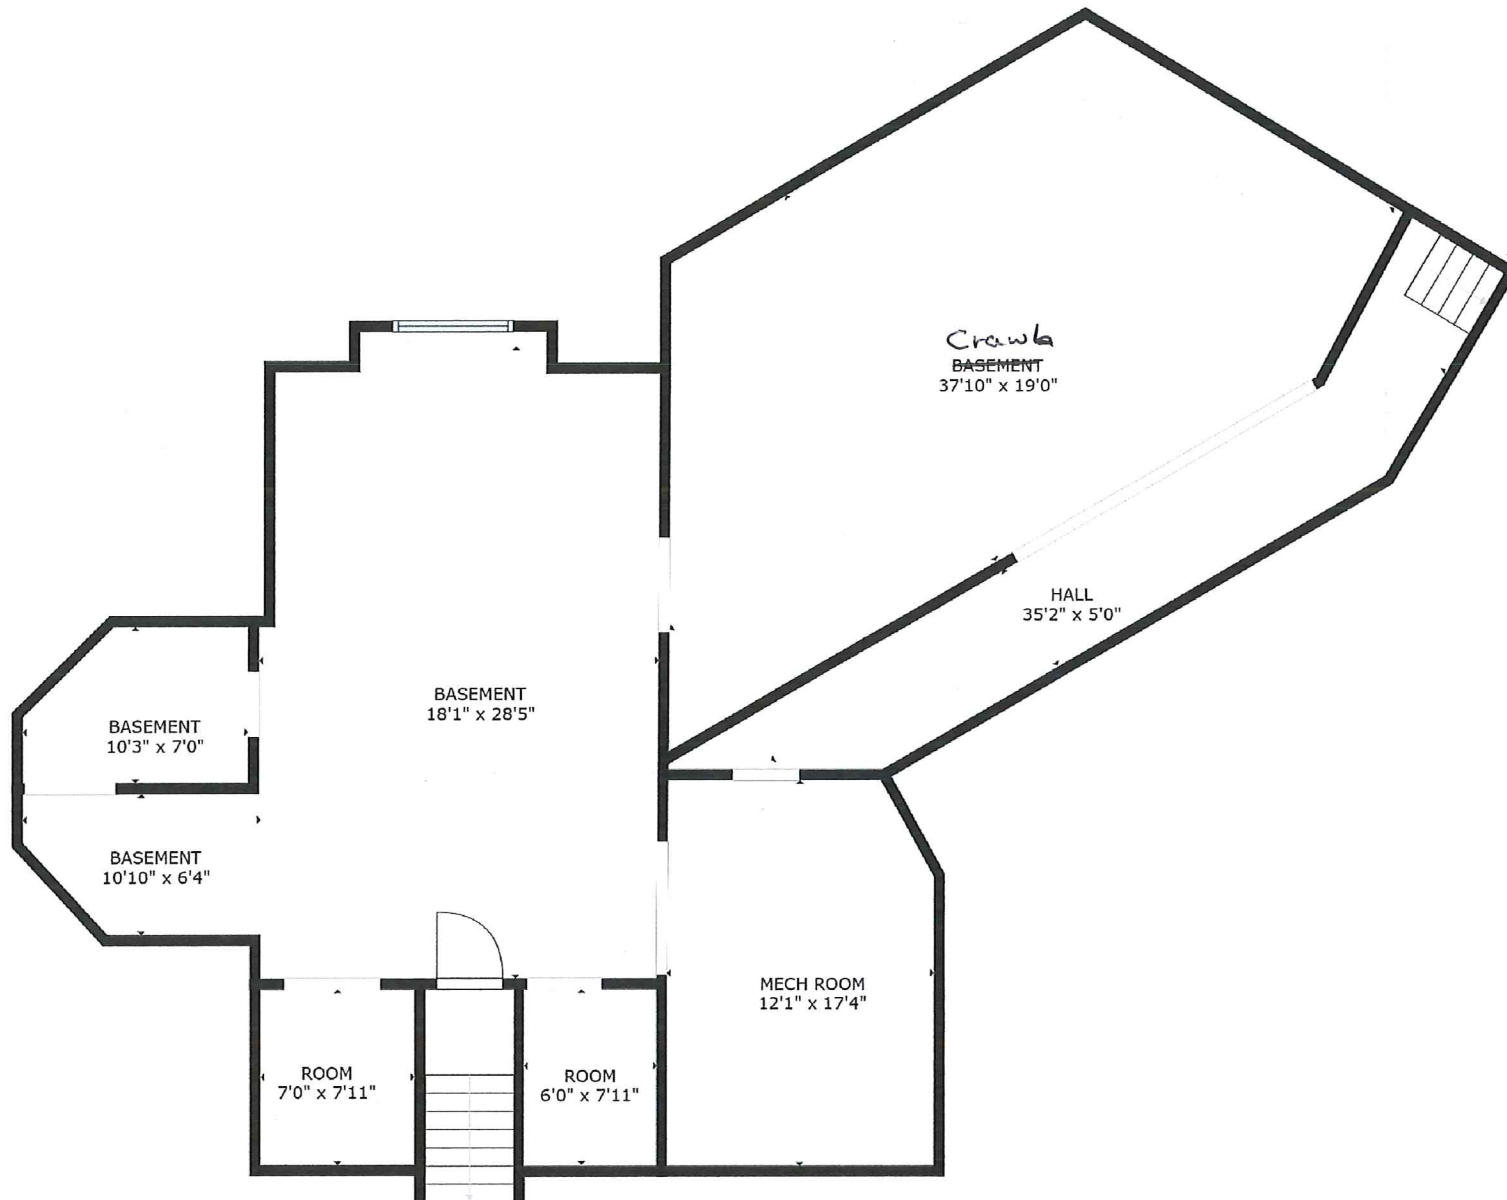

GROSS INTERNAL AREA
 FLOOR 1: 1832 sq ft, FLOOR 2: 3736 sq ft
 EXCLUDED AREAS: , GARAGE: 980 sq ft
 TOTAL: 5568 sq ft

SIZES AND DIMENSIONS ARE APPROXIMATE, ACTUAL MAY VARY.

GROSS INTERNAL AREA
 FLOOR 1: 1832 sq ft, FLOOR 2: 3736 sq ft
 EXCLUDED AREAS: , GARAGE: 980 sq ft
 TOTAL: 5568 sq ft

SIZES AND DIMENSIONS ARE APPROXIMATE, ACTUAL MAY VARY.