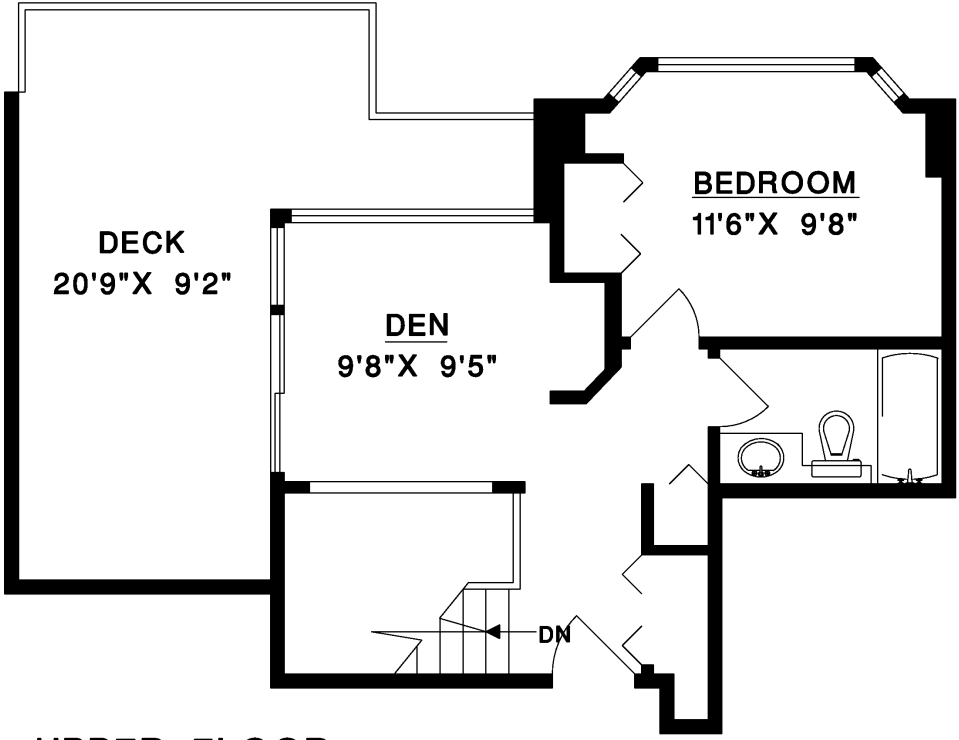

THE **CASANO** GROUP
 PERSONAL REAL ESTATE CORPORATION
 - LUXURY REAL ESTATE -

Renee Casano
 604-999-6616
 Carly Casano
 778-938-5516

ROYAL LEPAGE
Sussex

#1502 - 160 W. KEITH ROAD
NORTH VANCOUVER

MAIN FLOOR	977 SQ.FT.
UPPER FLOOR	431 SQ.FT.
TOTAL	1,408 SQ.FT.
DECKS	478 SQ.FT.

UPPER FLOOR

MAIN FLOOR

Measure Masters Northshore
 604-929-9229

1' 6'
 SCALE