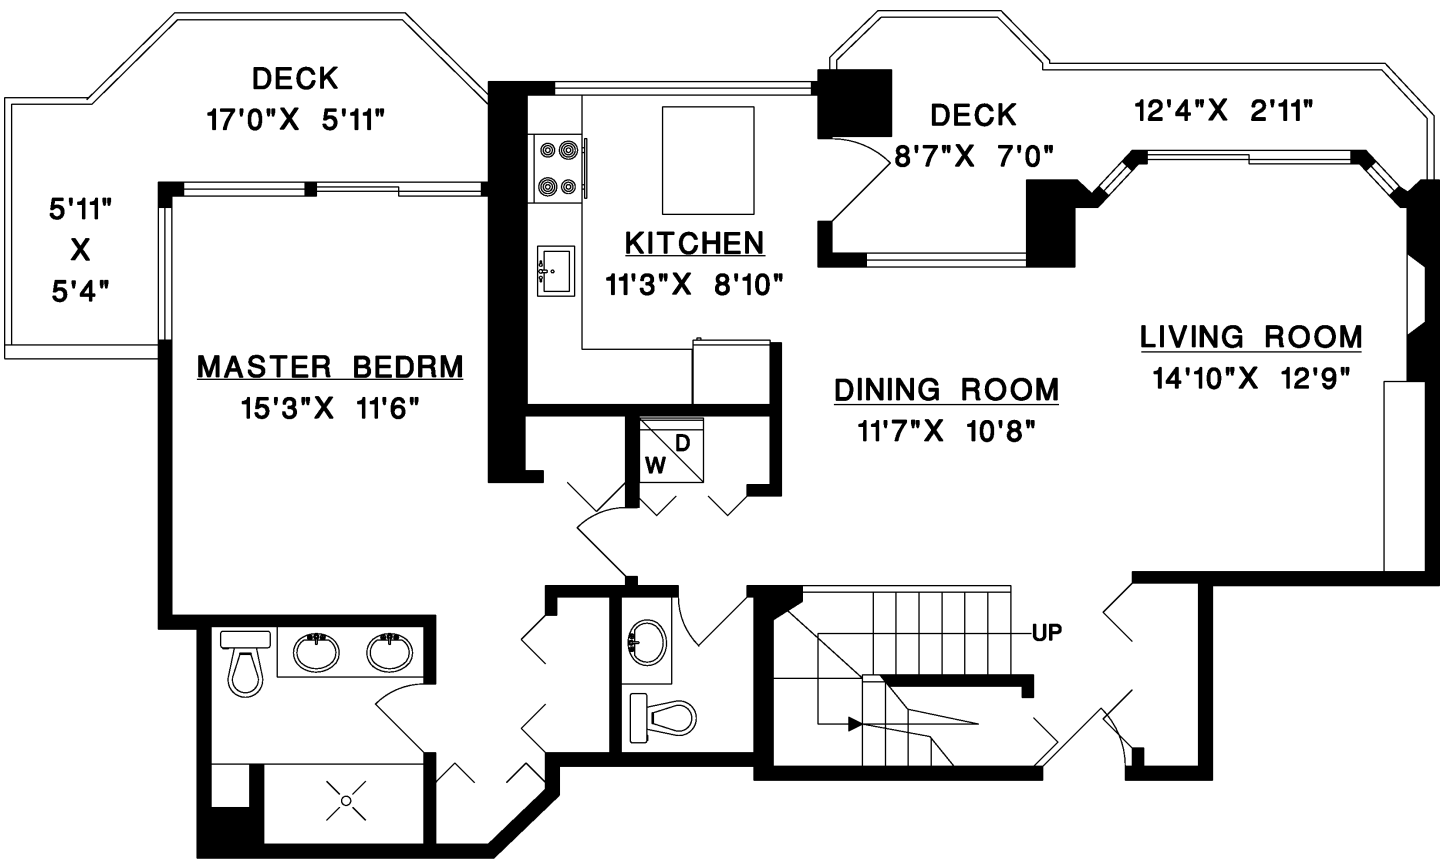

THE **CASANO** GROUP
 PERSONAL REAL ESTATE CORPORATION
 - LUXURY REAL ESTATE -

Renee Casano
 604-999-6616
 Carly Casano
 778-938-5516

ROYAL LEPAGE
Sussex

#1502 - 160 W. KEITH ROAD
NORTH VANCOUVER

MAIN FLOOR	977 SQ.FT.
UPPER FLOOR	431 SQ.FT.
TOTAL	1,408 SQ.FT.
DECKS	478 SQ.FT.

UPPER FLOOR

MAIN FLOOR

Measure Masters Northshore
 604-929-9229

1' 6'
 SCALE