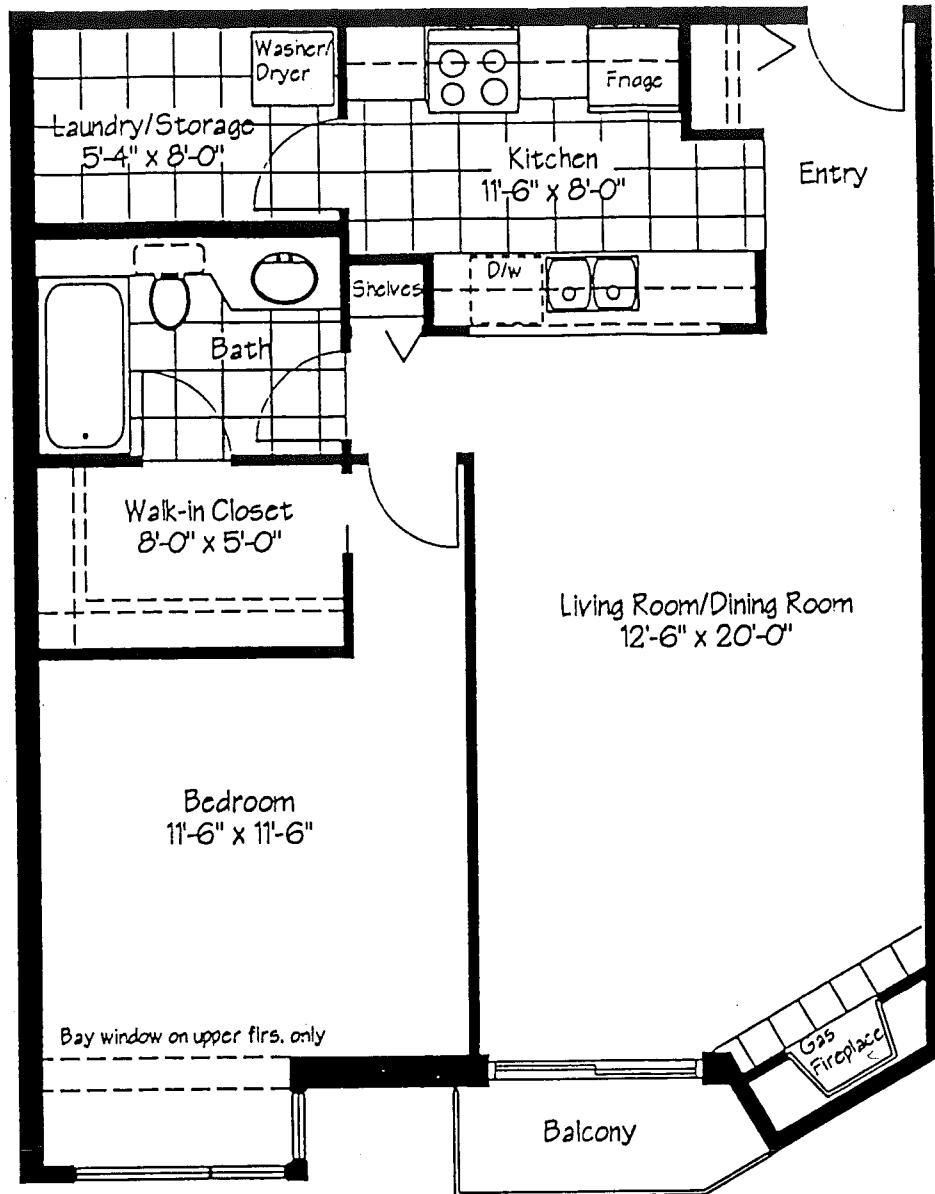

THE METRO II

CYPRUS

Shelly Lederer Prec
Personal Real Estate Corporation
Experience ~ Results
604.839.3491
shellylederer.ca

Shelly
LEDERER

RE/MAX
TREELAND REALTY