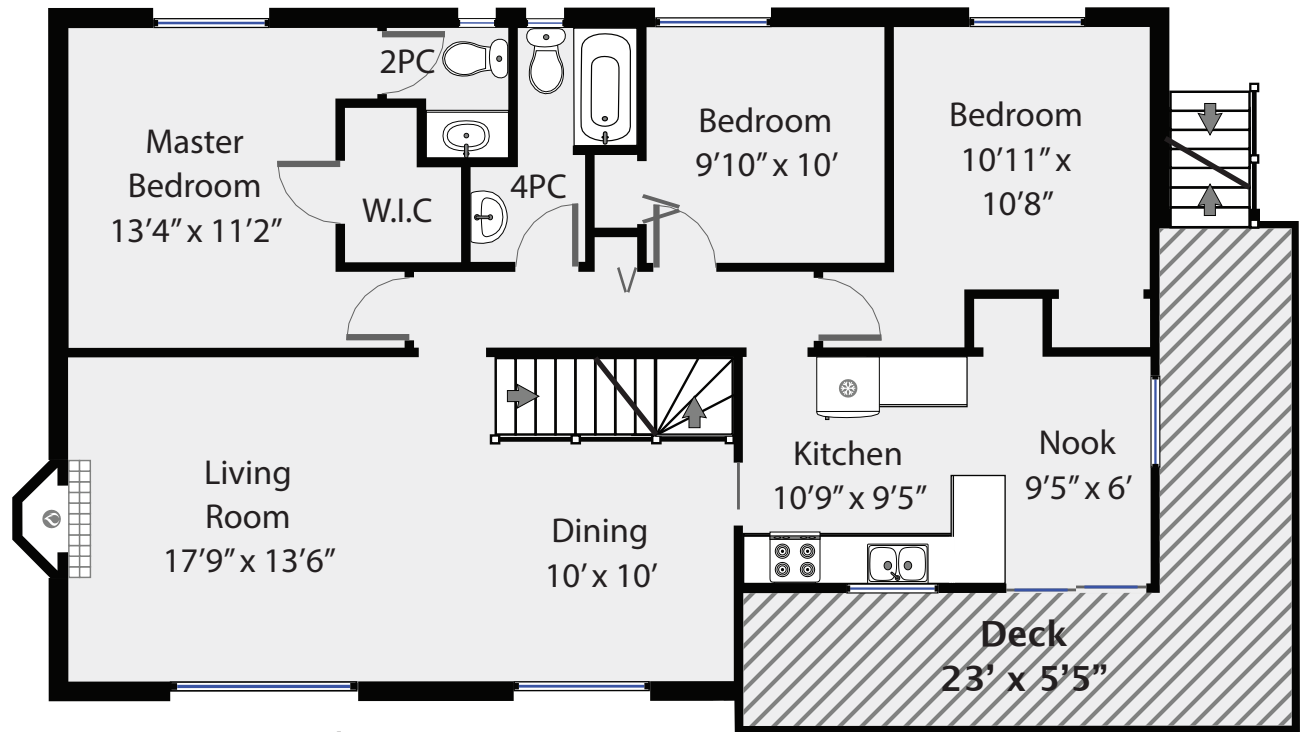

638 Woodland Drive

Total Square Footage 2,122 SQFT

Ground Floor 902 SQFT

Main Floor 1,220 SQFT

RE/MAX
PREPARED FOR

COURTNEY & ANGLIN

REAL ESTATE GROUP

Swift Home Tours
250-218-5671

PREPARED FOR EXCLUSIVE USE OF MICHELE COURTNEY & BILL ANGLIN
MEASUREMENTS ON PLANS ARE INTENDED FOR VISUAL
REFERENCE ONLY AND SHOULD BE VERIFIED.
ALL AREA SQFT TOTALS ARE INCLUSIVE OF EXTERIOR WALLS.
ALL INTERIOR DIMENSIONS ARE FROM INTERIOR WALLS.