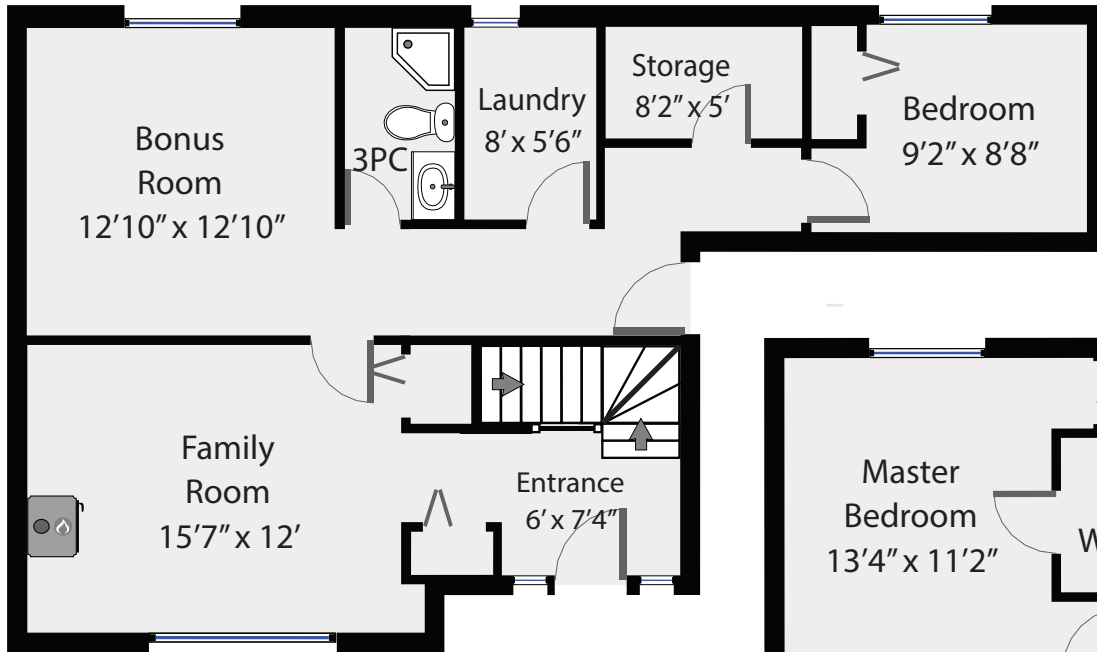

638 Woodland Drive

Total Square Footage 2,122 SQFT

Ground Floor 902 SQFT

Main Floor 1,220 SQFT

RE/MAX
PREPARED FOR

COURTNEY & ANGLIN

REAL ESTATE GROUP

Swift Home Tours
250-218-5671

PREPARED FOR EXCLUSIVE USE OF MICHELE COURTNEY & BILL ANGLIN
MEASUREMENTS ON PLANS ARE INTENDED FOR VISUAL
REFERENCE ONLY AND SHOULD BE VERIFIED.
ALL AREA SQFT TOTALS ARE INCLUSIVE OF EXTERIOR WALLS.
ALL INTERIOR DIMENSIONS ARE FROM INTERIOR WALLS.