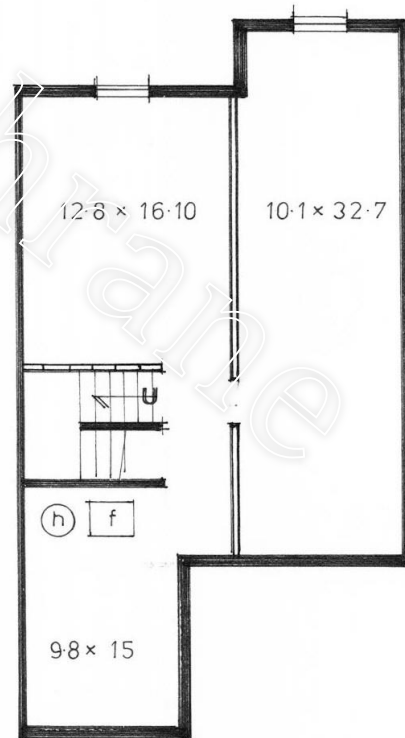

# Floorplans ~ #7, 4404 – 20 St.

**Main Level – 870 Finished SqFt**

**Upper Level – 984 Finished SqFt**

**Basement – 865 Unfinished. Sqft**

**Total – 2719 SqFt / 1854 Finished SqFt**