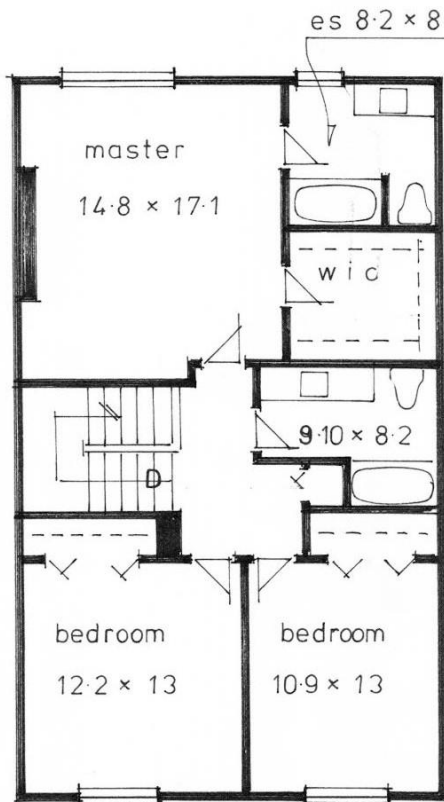

# Floorplans ~ #7, 4404 – 20 St.

**Main Level – 870 Finished SqFt**

**Upper Level – 984 Finished SqFt**

**Basement – 865 Unfinished. Sqft**

**Total – 2719 SqFt / 1854 Finished SqFt**