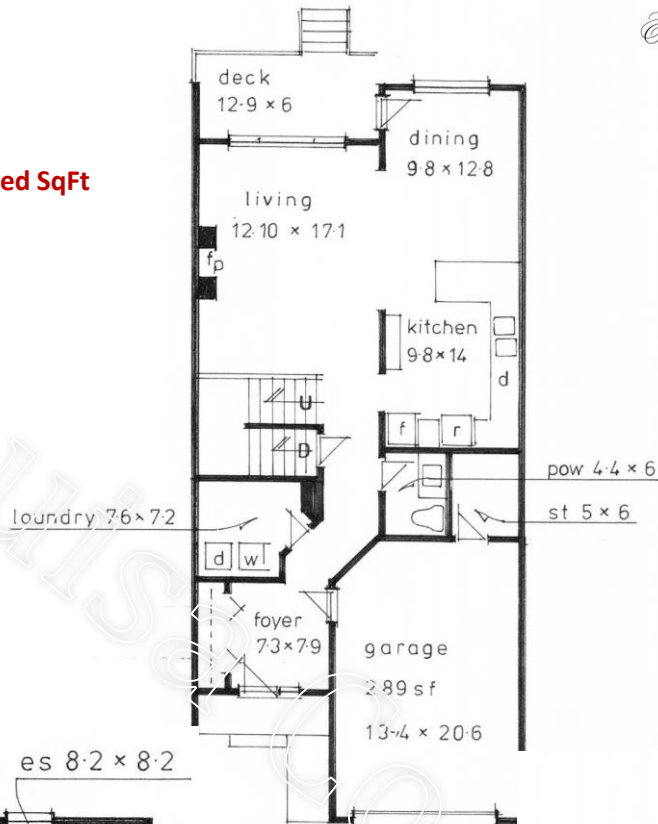

# Floorplans ~ #7, 4404 – 20 St.

**Main Level – 870 Finished SqFt**

**Upper Level – 984 Finished SqFt**

**Basement – 865 Unfinished. Sqft**

**Total – 2719 SqFt / 1854 Finished SqFt**