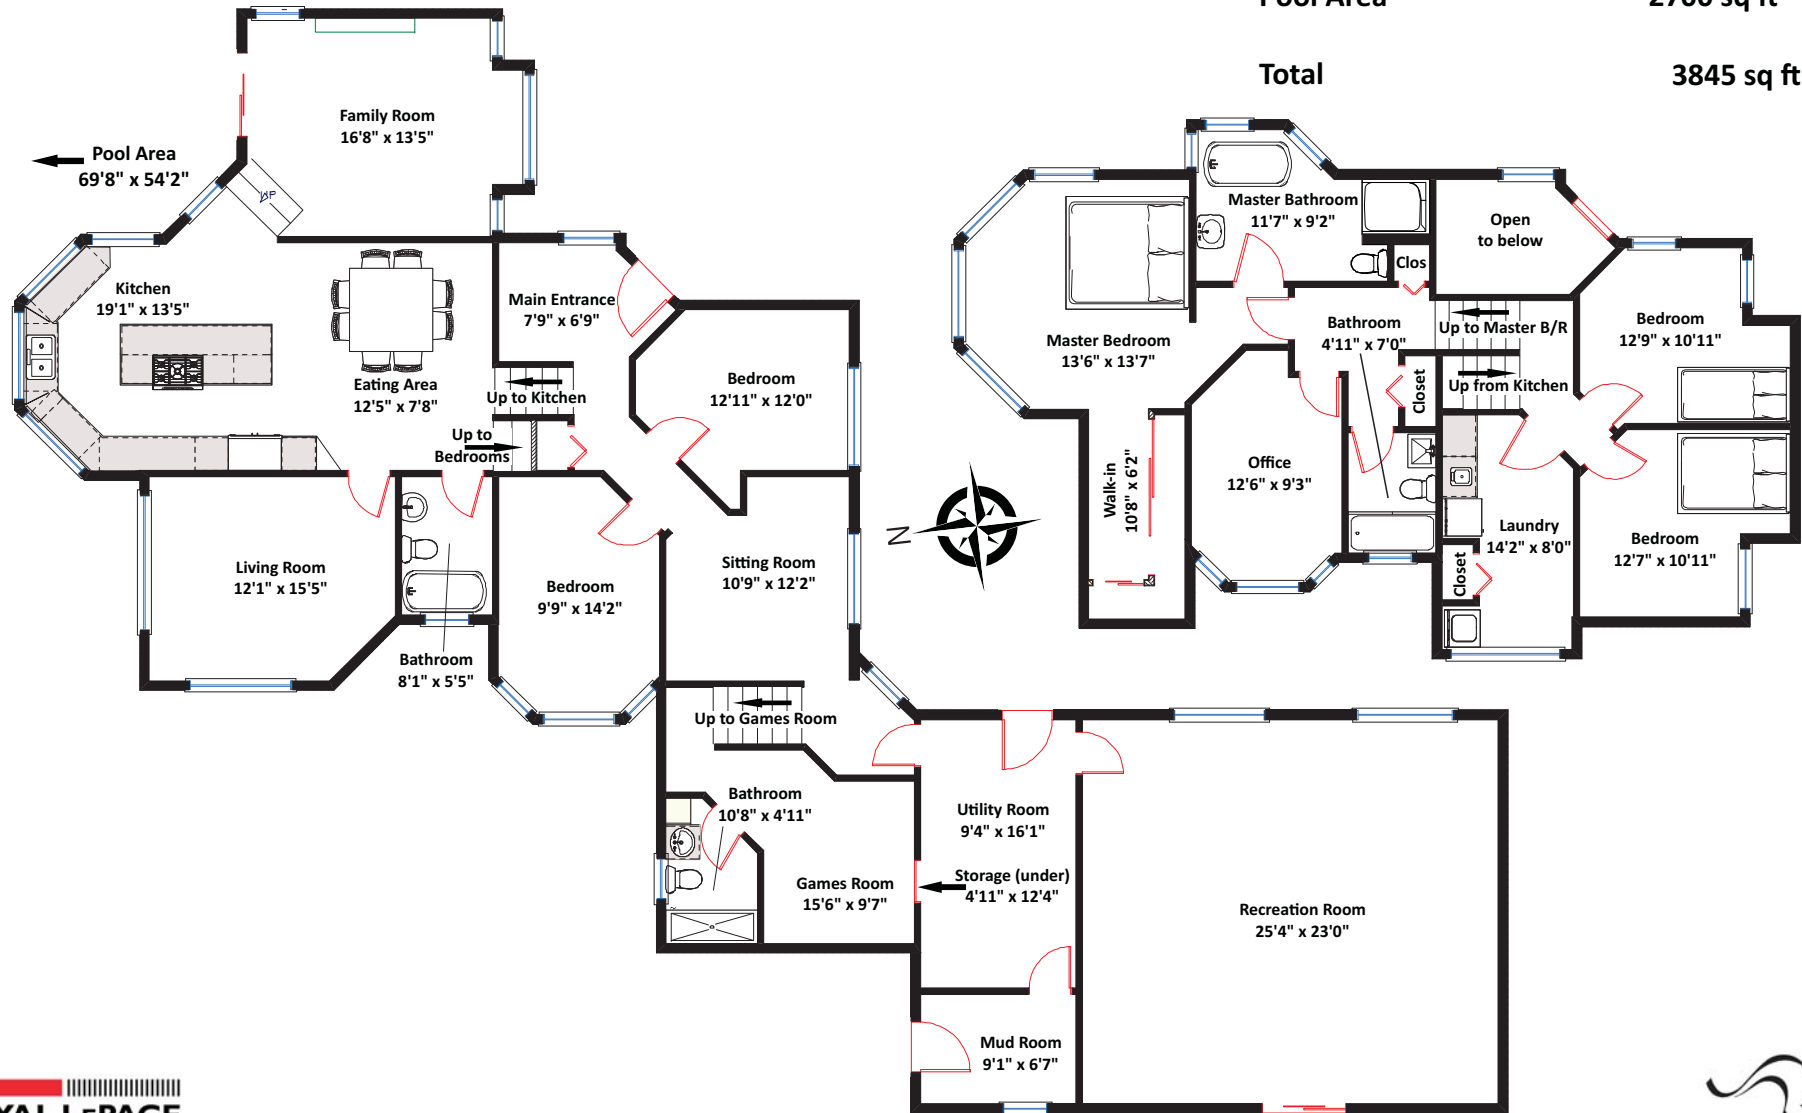

selling **MAPLERIDGE.com**

Carla McCOLEMAN
604-908-2014

ROYAL LEPAGE
Brookside Realty

Bob TEREPOCKI
604-817-2920

20981 132nd Ave, Maple Ridge

Lower Level (floor 1 & 2) 1123 sq ft

Upper Level (floor 3 & 4) 2722 sq ft

Garage 513 sq ft*

Pool Area 2700 sq ft *

Total 3845 sq ft

ROYAL LEPAGE
Brookside Realty
604-467-5000

The information in these floor plans is believed to be accurate, but not guaranteed. * denotes approximate measurement
3D Scanning - Floor Plans - Photography - Feature Sheets - Aerial Footage - Videography