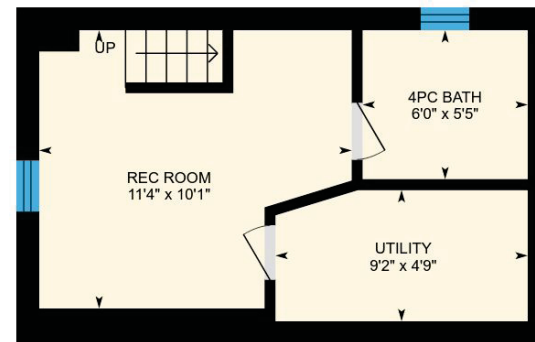

9 Maple Bush Ave, Toronto, ON

Main Floor

Basement (Below Grade)

PREPARED: Jun, 2018