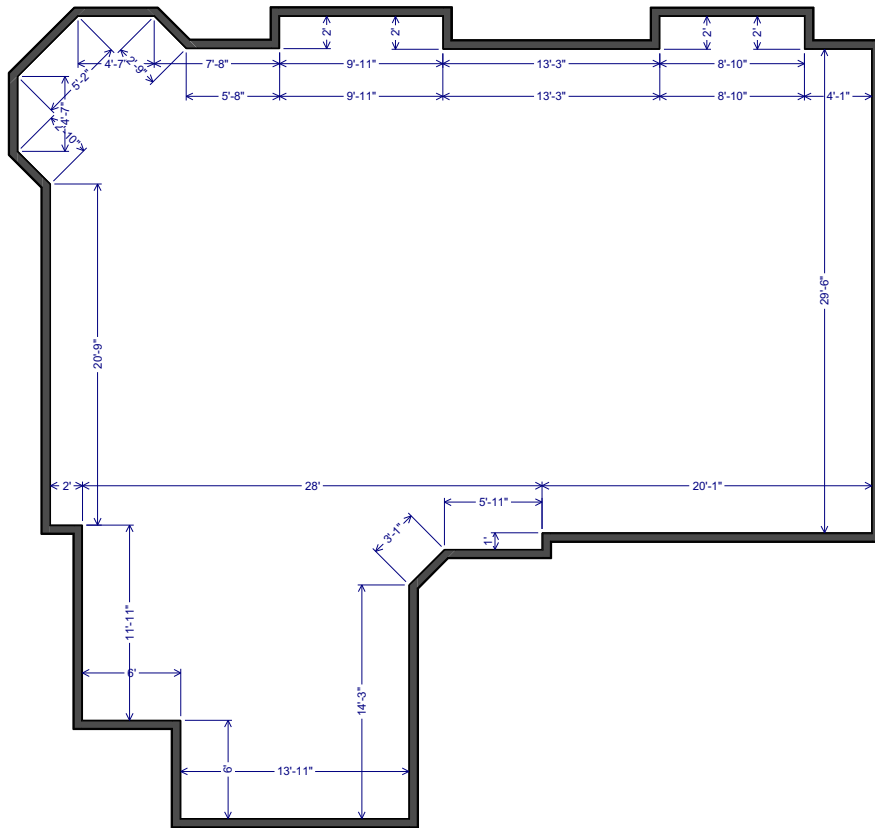

131 COUNTRY CLUB LANE, CALGARY, AB

MAIN - 1862.02 Sq.ft. / 172.98 m²

RMS TOTAL - 1862.02 Sq.ft. / 172.98 m²

BASEMENT - 1780.70 Sq.ft. / 165.43 m²

***FINISHED TOTAL - 1407.61 Sq.ft. / 130.77 m²**

ATTACHED SINGLE FAMILY

***RECA RMS MEASUREMENTS ARE TAKEN PAINT TO PAINT**

**SHEILA FENWICK
ROYAL LEPAGE BENCHMARK
JULY 26, 2018**

MAIN LEVEL

BASEMENT