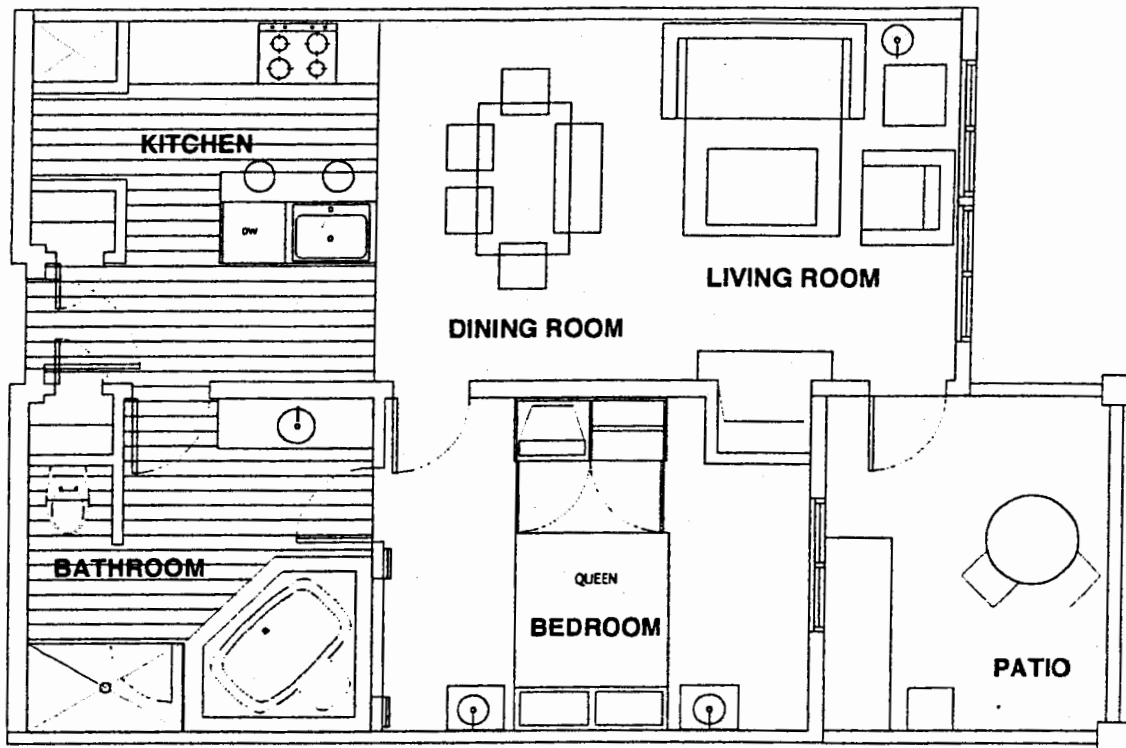

B- Indoor Living: 695 sq. ft.

Outdoor Living: 115 sq. ft.

Total: 810 sq. ft.

**Predator Ridge**

July 10, 2003

**1 BDRM. PLAN-TYPE B**