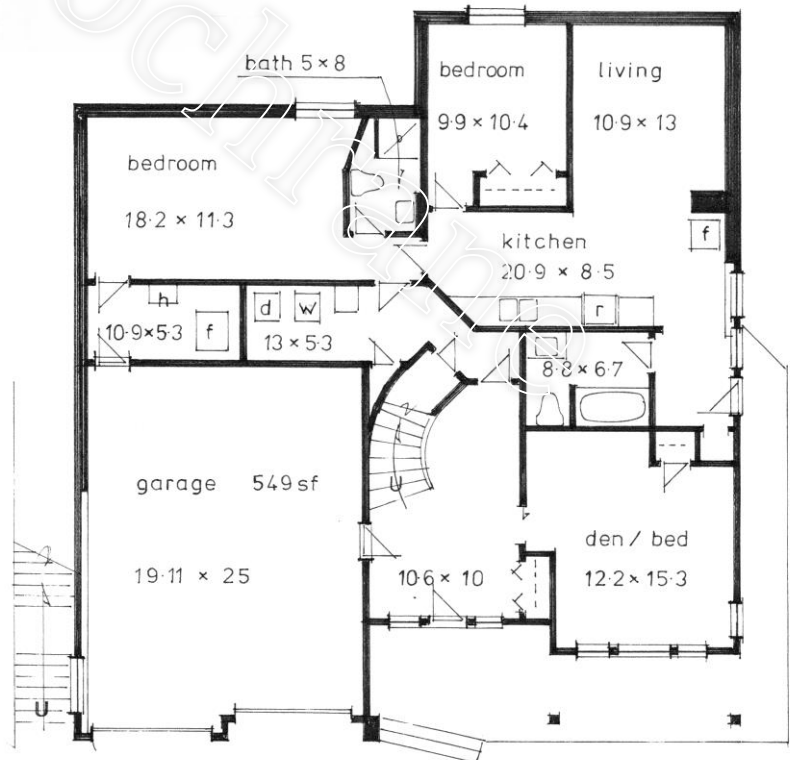

# Floorplans ~ 4708 Bellevue Dr.

**Main Level – 1745 Finished SqFt**

**Entry Level – 1508 sf / 1436 Fin. Sqft**

**Total – 3253 SqFt / 3181 Finished SqFt**