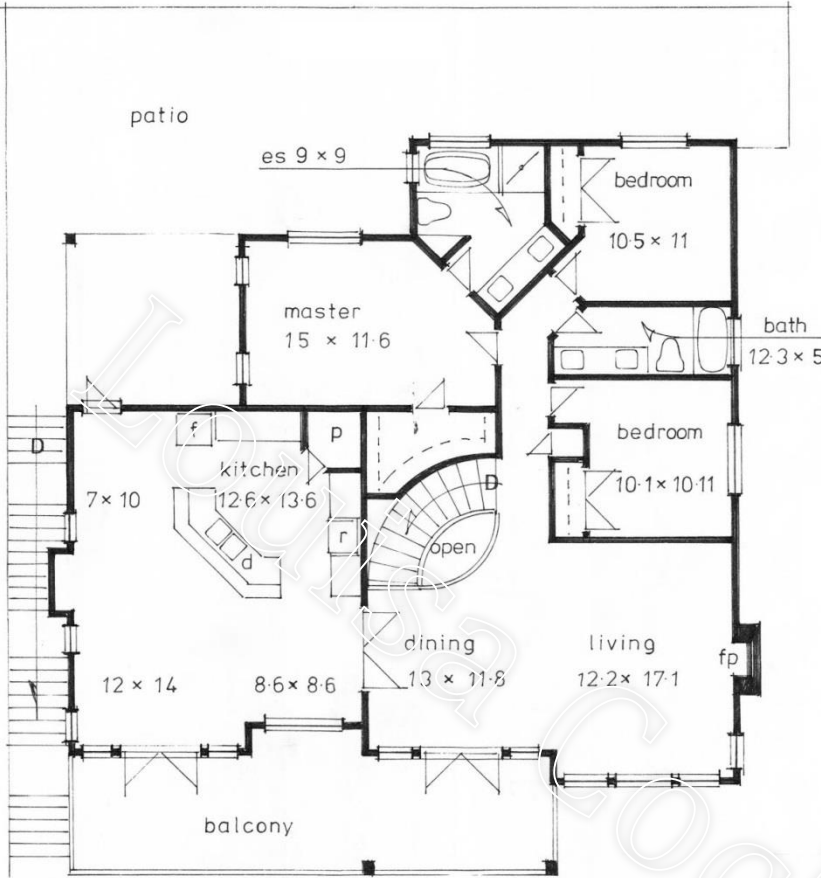

# Floorplans ~ 4708 Bellevue Dr.

**Main Level – 1745 Finished SqFt**

**Entry Level – 1508 sf / 1436 Fin. Sqft**

**Total – 3253 SqFt / 3181 Finished SqFt**