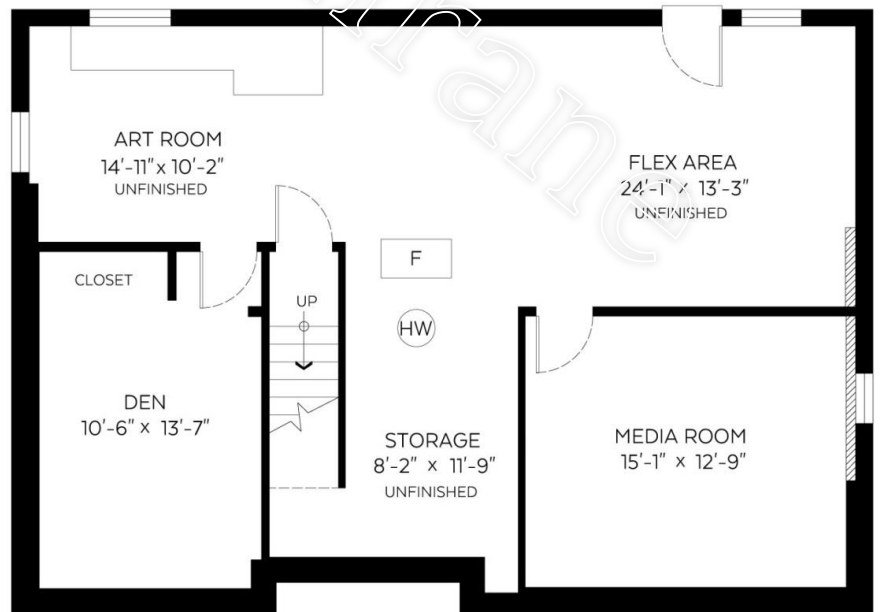

Floorplans ~ 2406 LeBlanc Road

Main Levels – 1,170 Finished SqFt

Lower levels – 1,142 sf / 456 Fin. Sqft

Total – 2,312 SqFt / 1,625 Finished SqFt