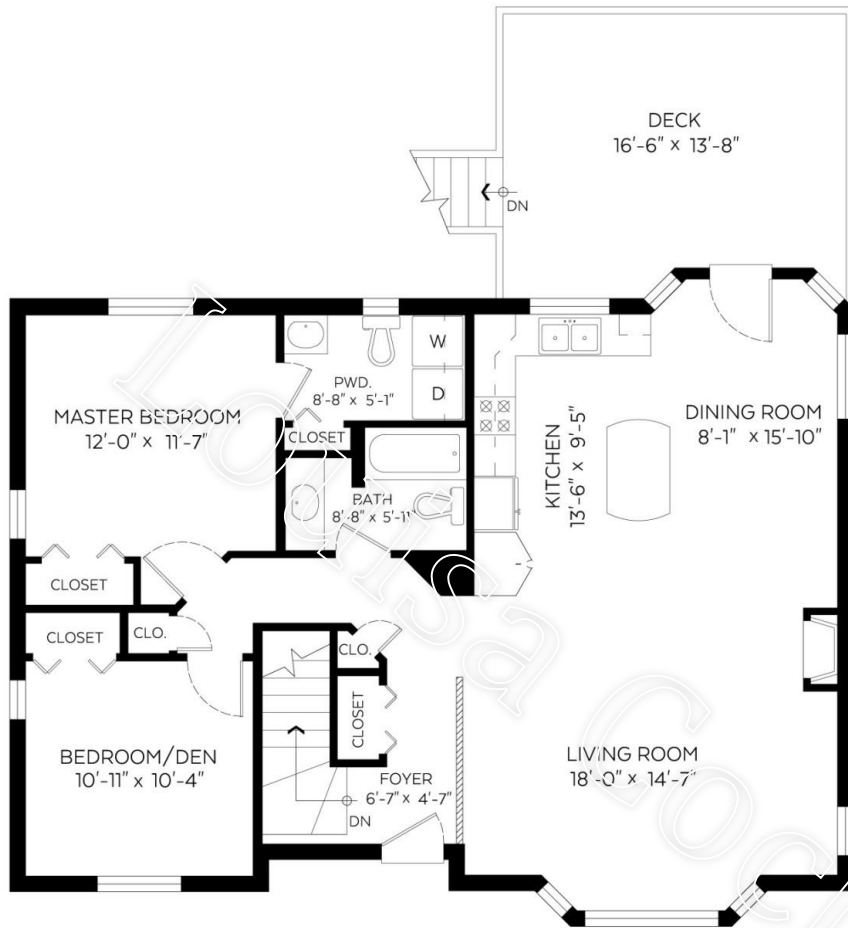

Floorplans ~ 2406 LeBlanc Road

Main Levels – 1,170 Finished SqFt

Lower levels – 1,142 sf / 456 Fin. Sqft

Total – 2,312 SqFt / 1,625 Finished SqFt