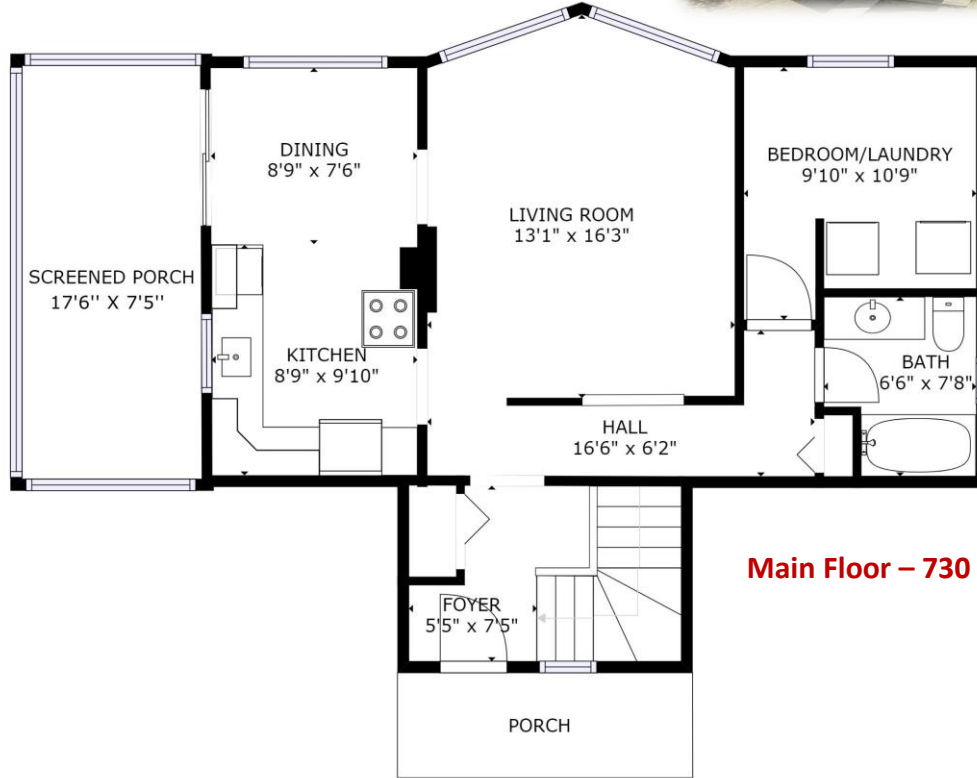

51 Marchbank Road

Total – 1,448 SqFt

 **Louisa & Co**
COCHRANE
PERSONAL REAL ESTATE CORPORATION

Royal LePage Downtown Realty
ROYAL LEPAGE
RED DIAMOND AWARD
TOP TIER

louisacochrane.com
Cell: (250) 550-6561