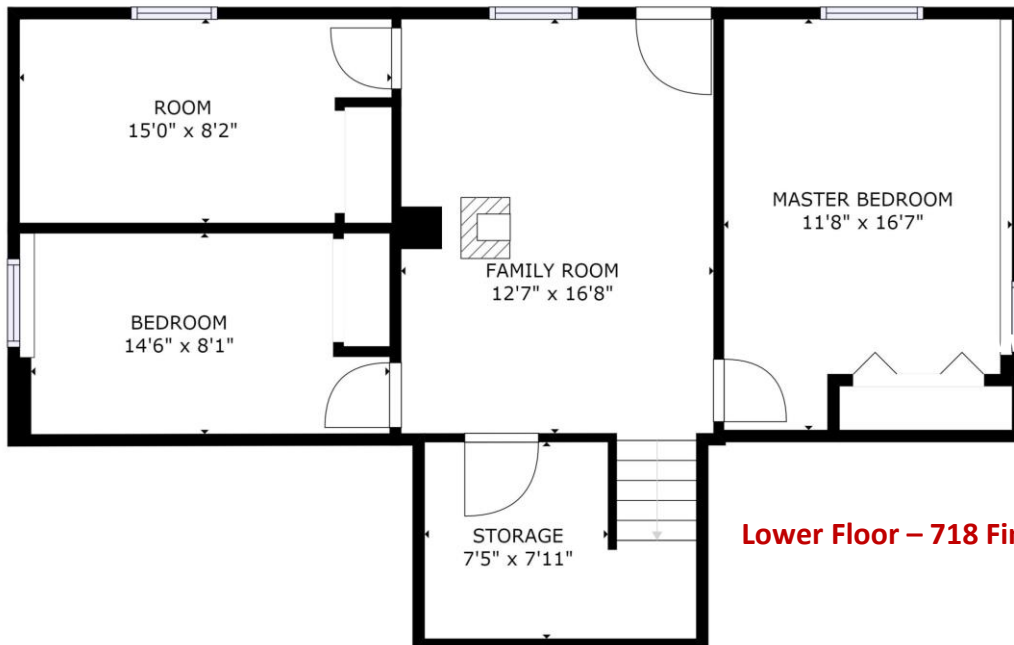

51 Marchbank Road

Total – 1,448 SqFt

 **Louisa & Co**
COCHRANE
PERSONAL REAL ESTATE CORPORATION

Royal LePage Downtown Realty
ROYAL LEPAGE
RED DIAMOND AWARD
TOP TIER

louisacochrane.com
Cell: (250) 550-6561