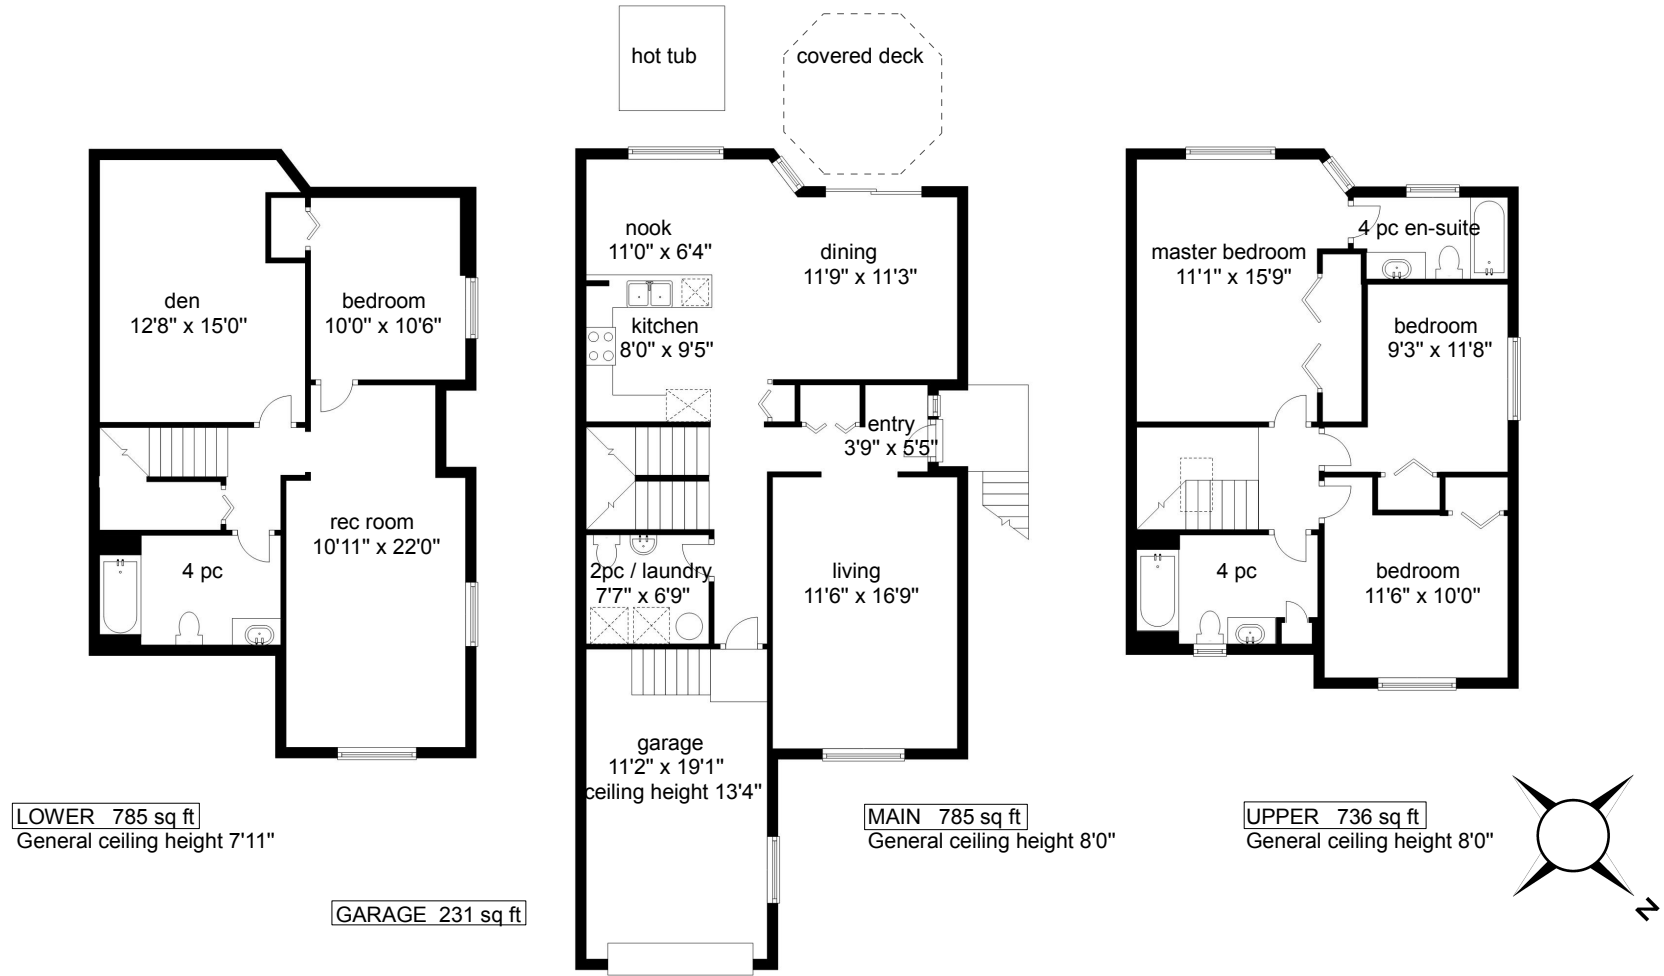

139B Malcolm Place, Courtenay

Approx finished floor area 2306 sq.ft

Floor plans detailed for Tracy Fogtmann RE/MAX Ocean Pacific 250-339-2021
 Measurements on the plans are intended for visual reference purposes only and should be verified