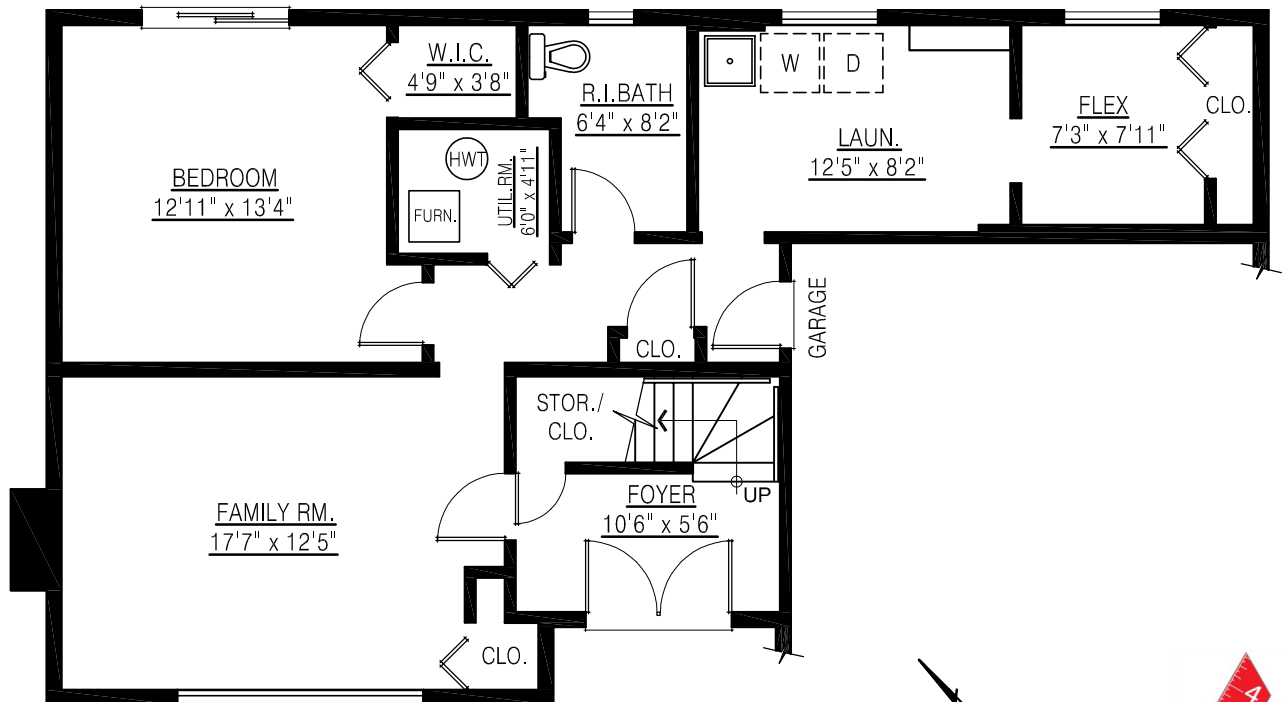

Helen Gambling  
 Personal Real Estate Corporation  
 604.230.7311  
 RE/MAX Lifestyles Realty  
 www.helengambling.com  
 asurebetinrealestate.com

19843 Wildwood Place  
Pitt Meadows, BC

Basement Floor: 937 sq. ft.  
 Main Floor: 1,316 sq. ft.  
 Total: 2,253 sq. ft.

MAIN FLOOR PLAN  
 FLOOR AREA: 1,316 sq.ft.

BASEMENT FLOOR PLAN  
 FLOOR AREA: 937 sq.ft.