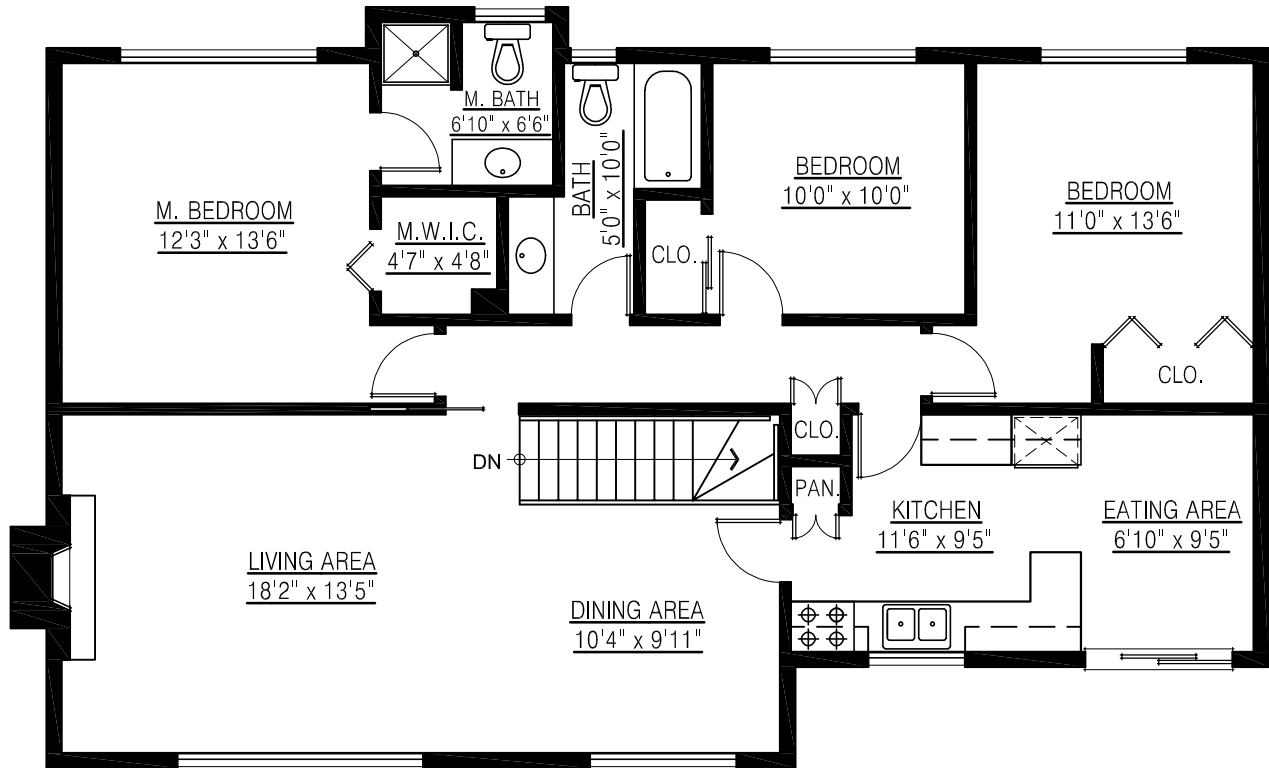

Helen Gambling  
 Personal Real Estate Corporation  
 604.230.7311  
 RE/MAX Lifestyles Realty  
 www.helengambling.com  
 asurebetinrealestate.com

19843 Wildwood Place  
Pitt Meadows, BC

Basement Floor: 937 sq. ft.  
 Main Floor: 1,316 sq. ft.  
 Total: 2,253 sq. ft.

MAIN FLOOR PLAN  
 FLOOR AREA: 1,316 sq.ft.

BASEMENT FLOOR PLAN  
 FLOOR AREA: 937 sq.ft.