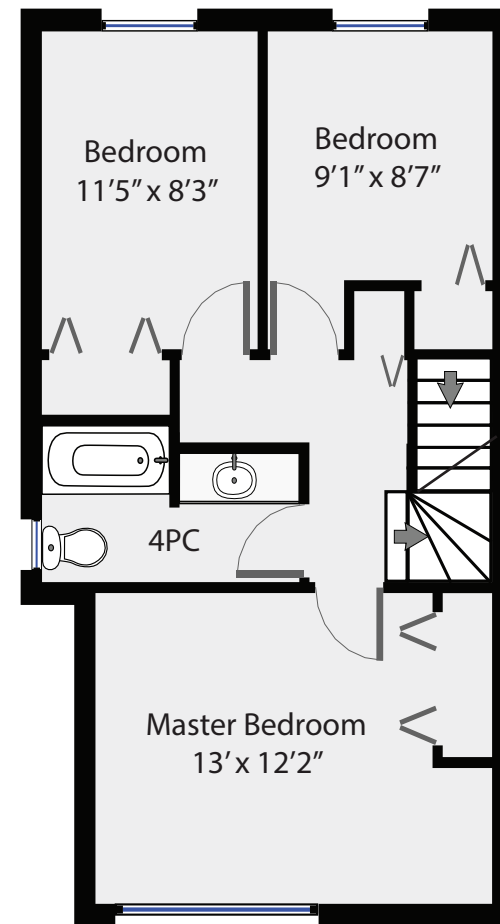

# 1920A Choquette Place

Total Square Footage 1,576 SQFT

Total Finished Square Footage 1,504 SQFT

Ground Floor  
512 SQFT

Main Floor  
512 SQFT

Upper Floor  
552 SQFT