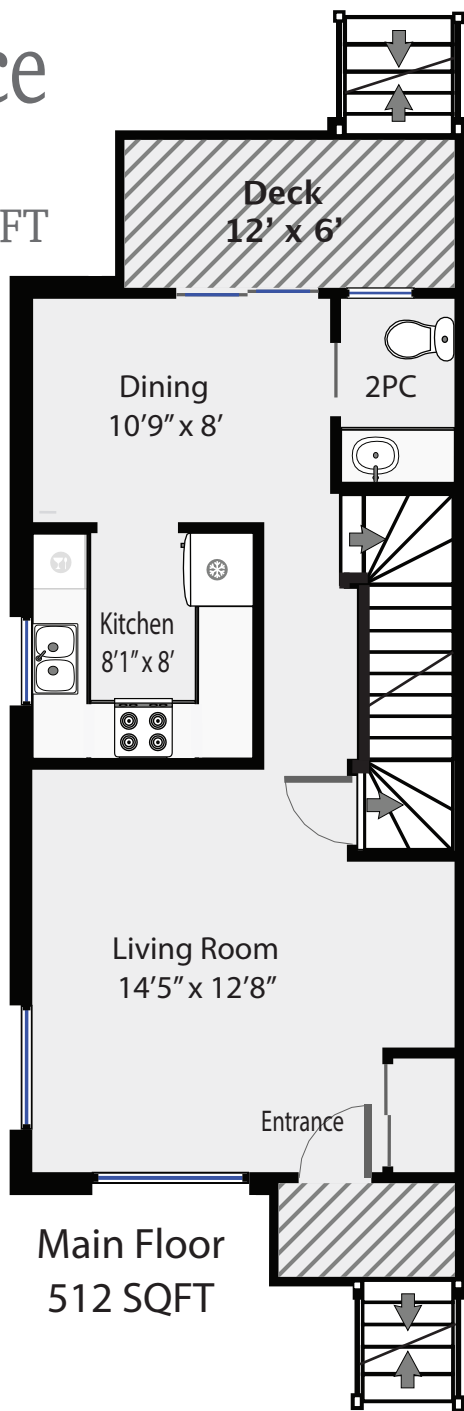

# 1920A Choquette Place

Total Square Footage 1,576 SQFT

Total Finished Square Footage 1,504 SQFT

Ground Floor  
512 SQFT

Main Floor  
512 SQFT

Upper Floor  
552 SQFT