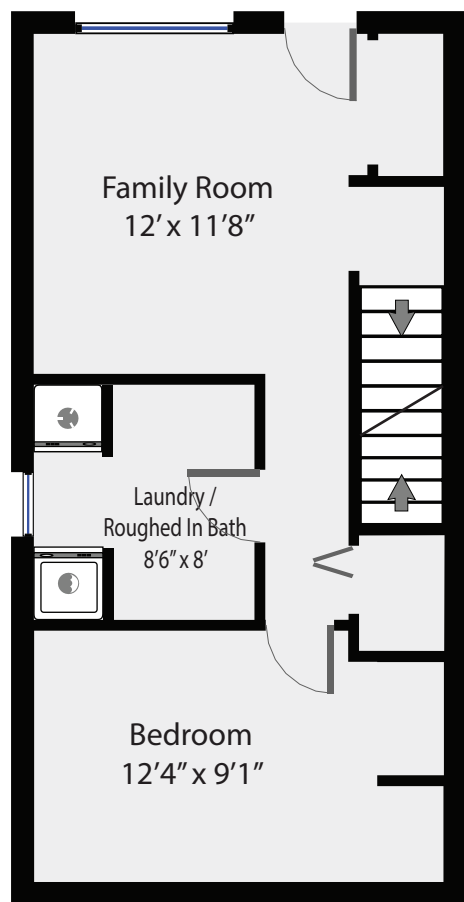

# 1920A Choquette Place

Total Square Footage 1,576 SQFT

Total Finished Square Footage 1,504 SQFT

Ground Floor  
512 SQFT

Main Floor  
512 SQFT

Upper Floor  
552 SQFT