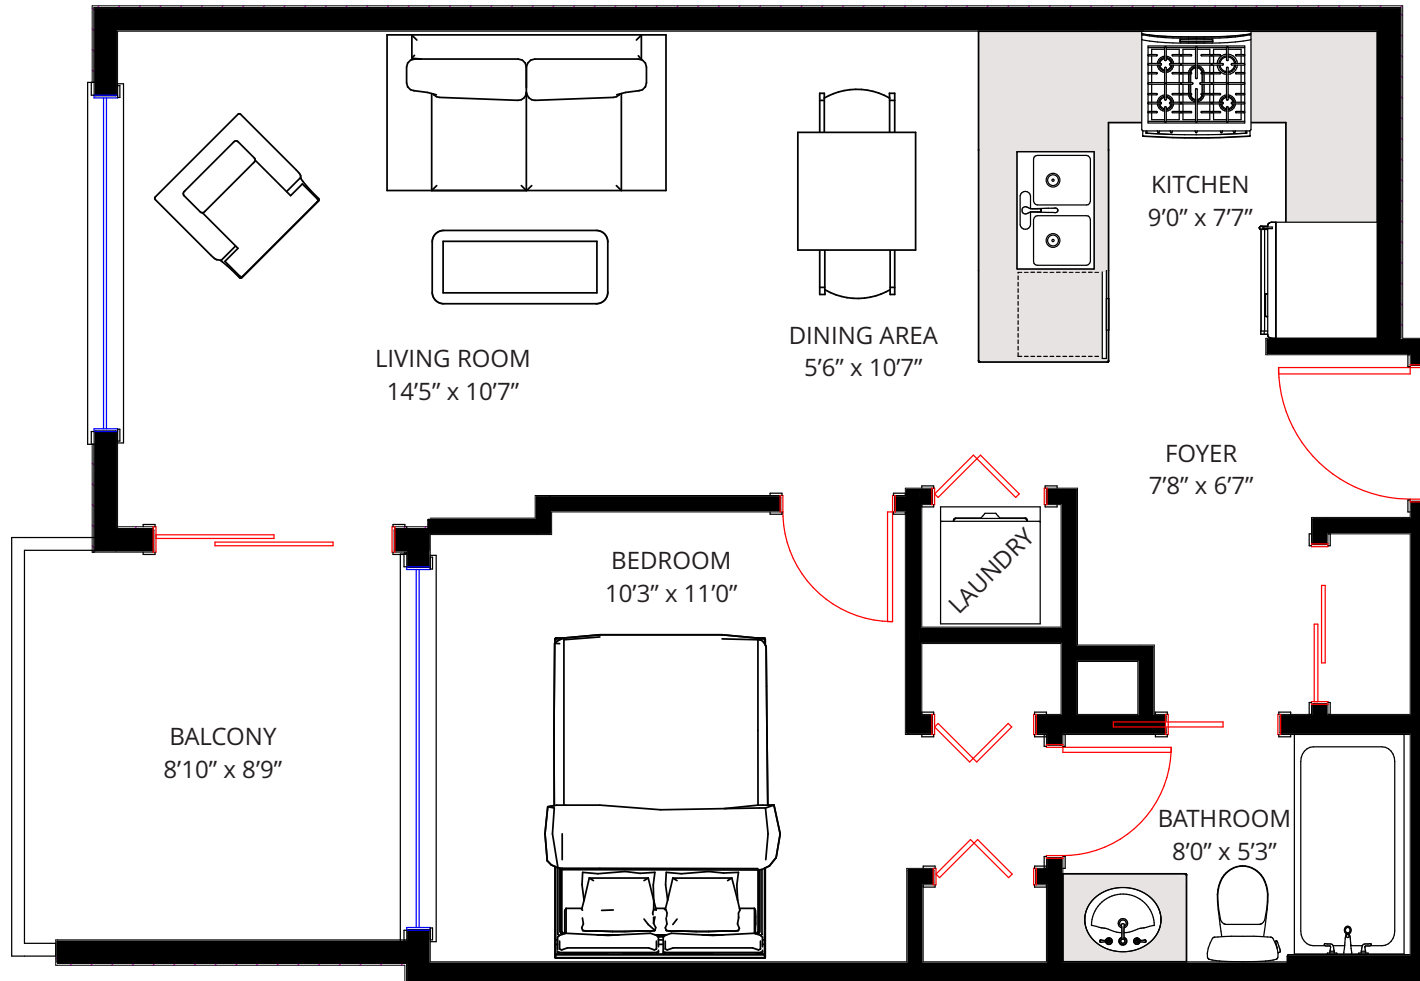

Carmen Leal

604.218.4846

carmen@carmenleal.ca

www.carmenleal.ca

1306-1 RENAISSANCE SQ

NEW WESTMINSTER

MAIN LEVEL: 608 sq ft

TOTAL: 608 sq ft

BALCONY: 88 sq ft

0m 1m 2m

1ft 5ft 10ft