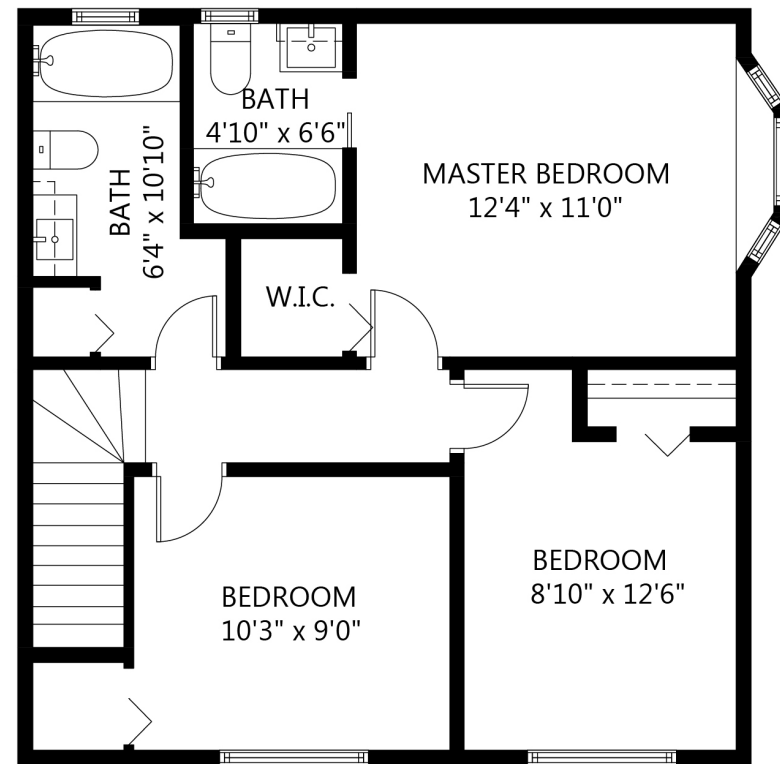

1147 Templeton Drive, Vancouver East, BC V5L 4N9

Main Area: 615 sq.ft.  
Upper Area: 584 sq.ft.  
Total Area: 1,199 sq.ft.

Ceiling Height: 7'11"

James Buonassisi  
Realtor®

M: 604-626-9734  
O: 604-833-1581