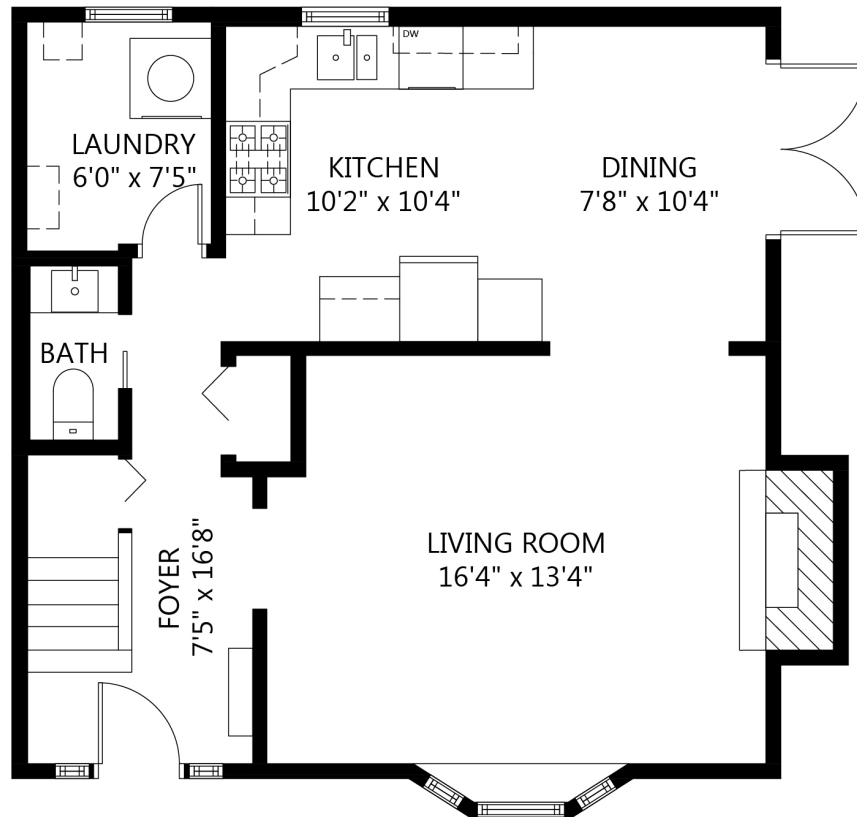

1147 Templeton Drive, Vancouver East, BC V5L 4N9

Main Area: 615 sq.ft.  
Upper Area: 584 sq.ft.  
Total Area: 1,199 sq.ft.

Ceiling Height: 7'11"

James Buonassisi  
Realtor®

M: 604-626-9734  
O: 604-833-1581