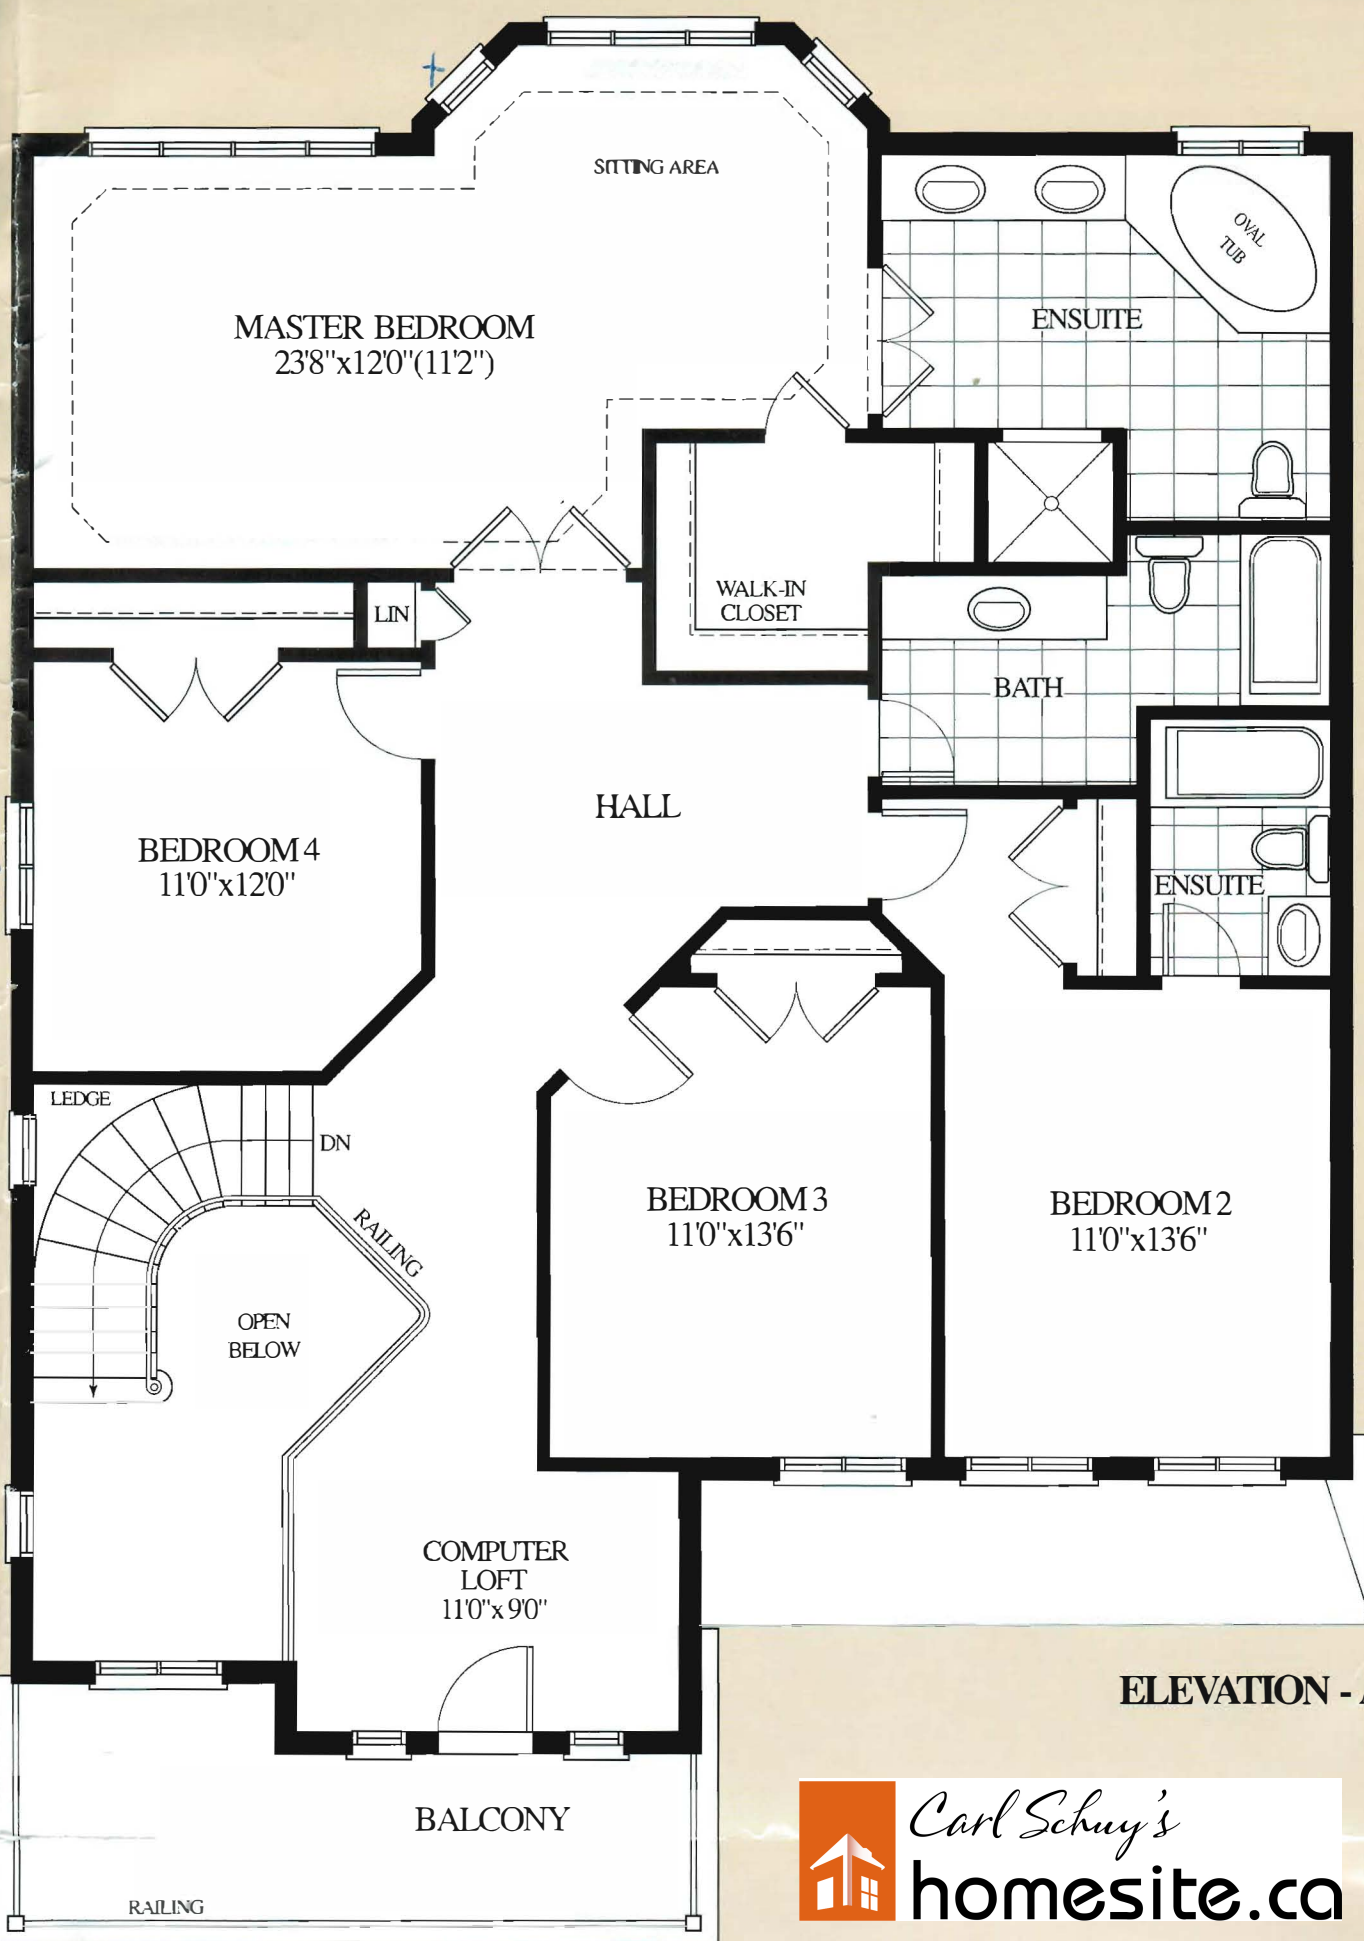

SLIDING DOOR
STEPS SUBJECT TO GRADE

DIV GAS
FIREPLACE

BREAKFAST
124" x 100"

FAMILY ROOM
130" x 150"

KITCHEN
124" x 100"

BREAKFAST BAR

DINING/LIVING ROOM
110" x 266"
(9 CEILING)

TUB W D

LAUNDRY

POWDER

DOOR WHERE
GRADE PERMITS
ADDITIONAL STEPS
MAY BE REQUIRED

36" HIGH WALL

CLOSET

CLOSET

GARAGE
184" x 200"

OPEN ABOVE

UP

HOME OFFICE
110" x 120"

MAIN LEVEL

COVERED
PORCH

ELEVATION - A

Carl Schuy's
homesite.ca